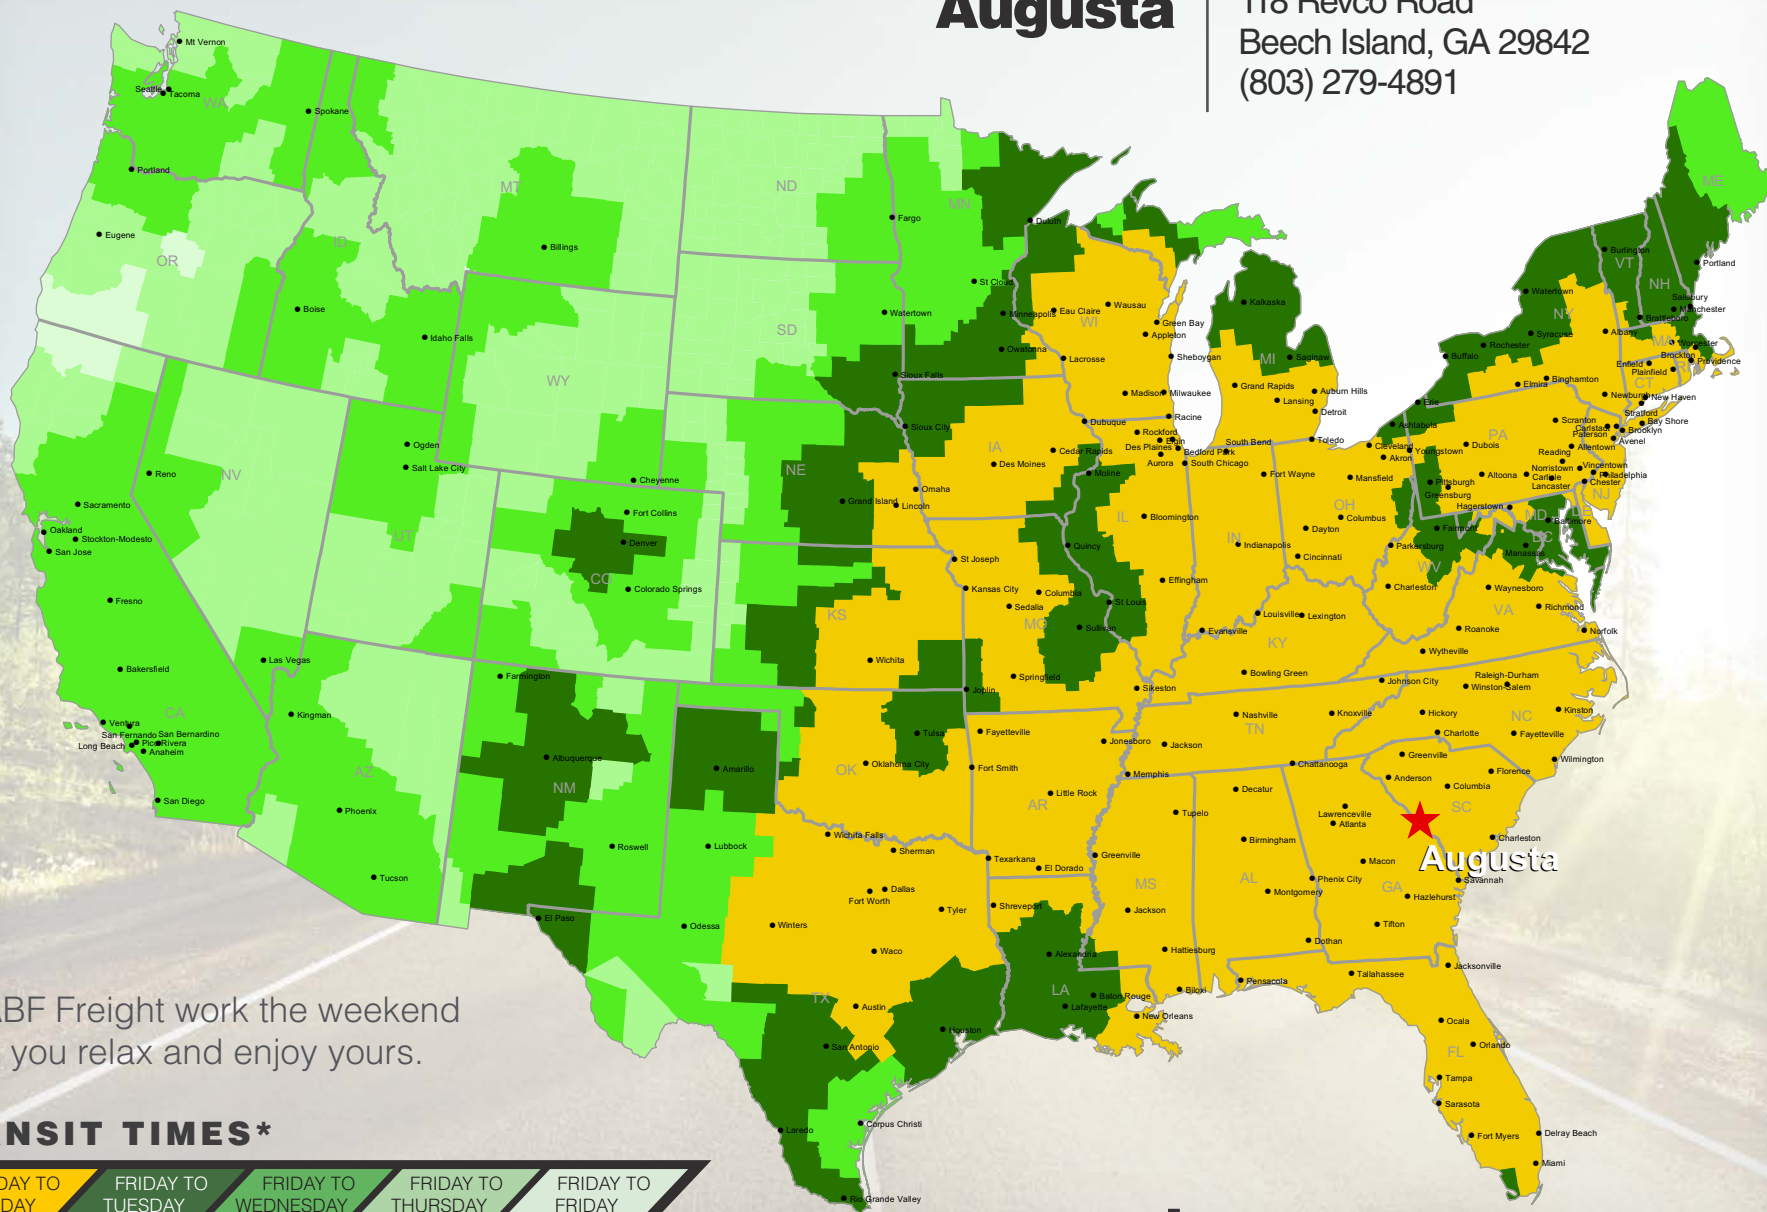

Augusta

118 Revco Road
Beech Island, GA 29842
(803) 279-4891

Let ABF Freight work the weekend while you relax and enjoy yours.

TRANSIT TIMES*

*Map graphically represents outbound transit times to service centers and is for illustrative purposes only. For a specific transit request, visit arcb.com or contact your account manager.