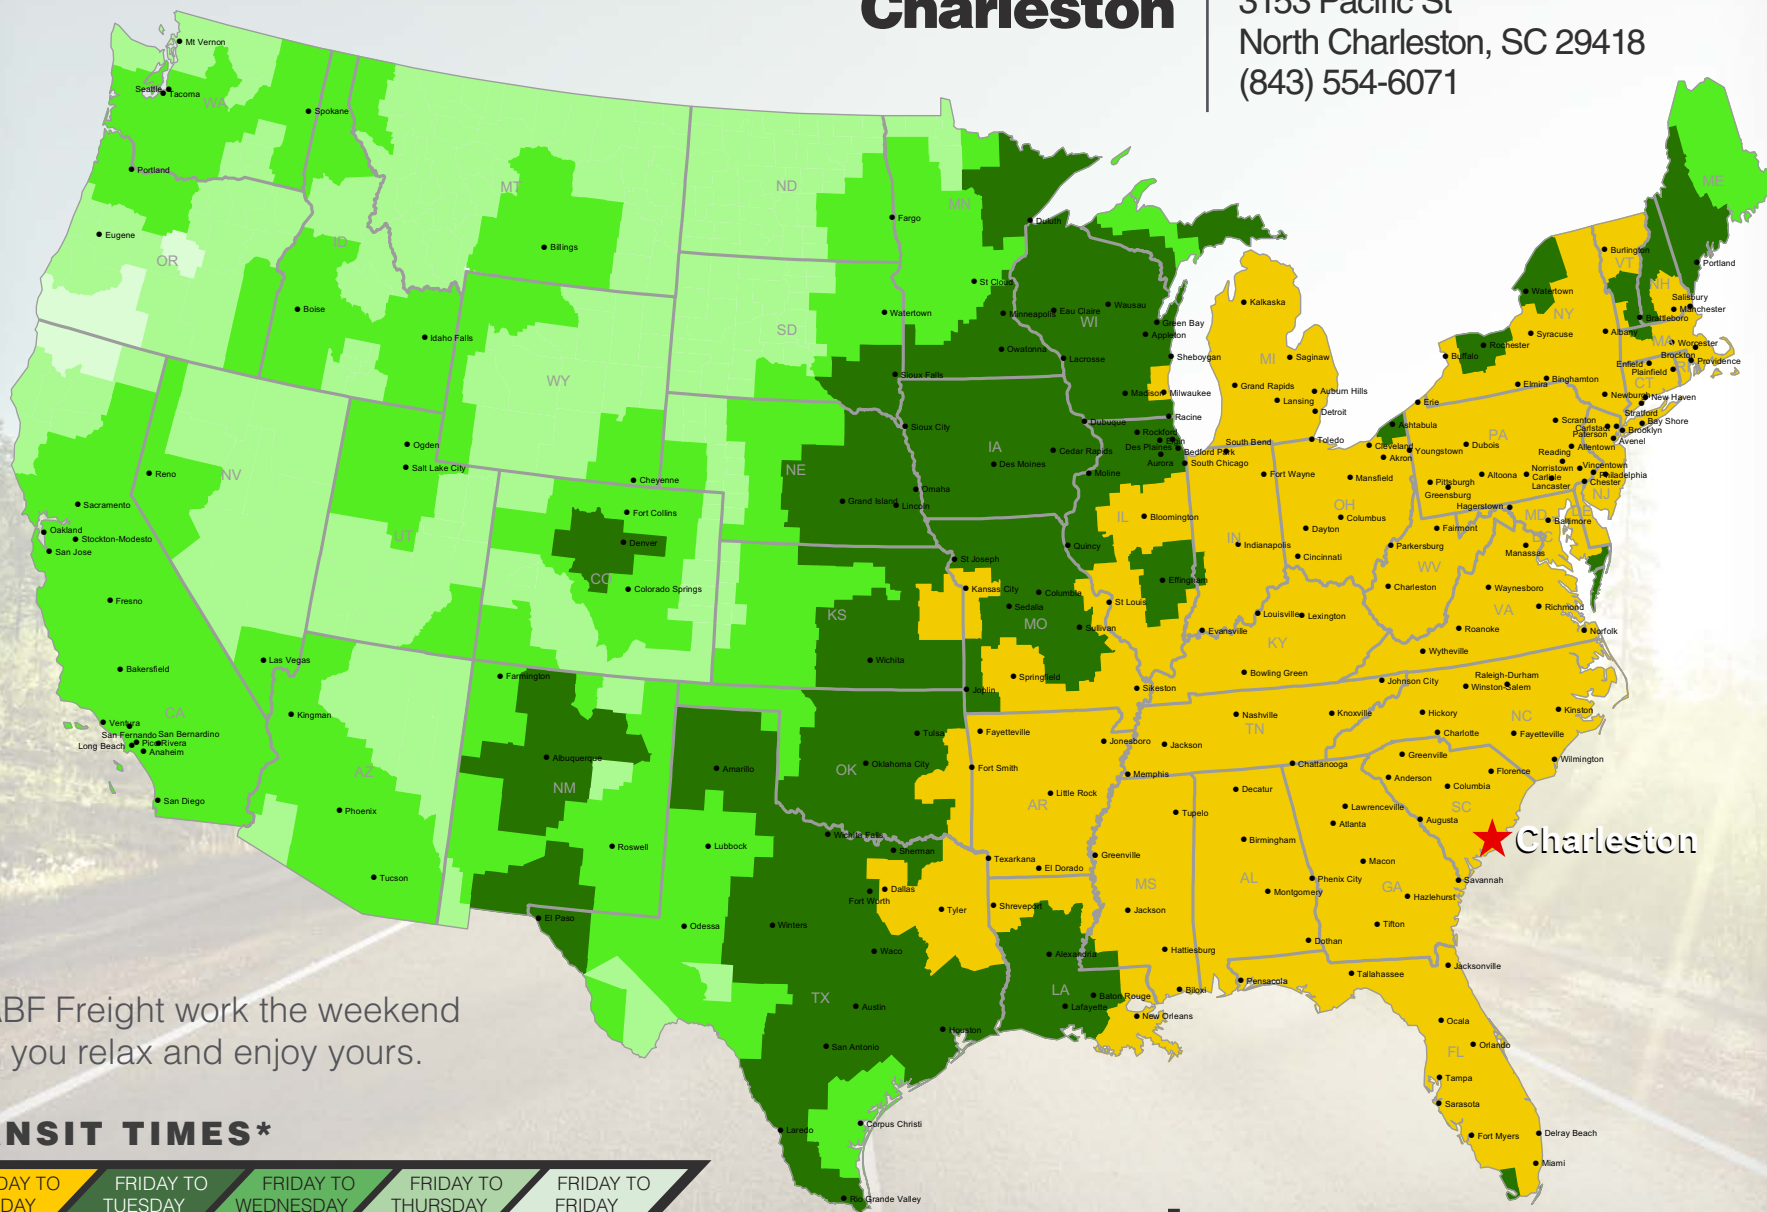

Charleston

3153 Pacific St
 North Charleston, SC 29418
 (843) 554-6071

Let ABF Freight work the weekend while you relax and enjoy yours.

TRANSIT TIMES*

| | | | | |
|------------------|-------------------|---------------------|--------------------|------------------|
| FRIDAY TO MONDAY | FRIDAY TO TUESDAY | FRIDAY TO WEDNESDAY | FRIDAY TO THURSDAY | FRIDAY TO FRIDAY |
|------------------|-------------------|---------------------|--------------------|------------------|

*Map graphically represents outbound transit times to service centers and is for illustrative purposes only. For a specific transit request, visit arcb.com or contact your account manager.

arcb.com

022018-058