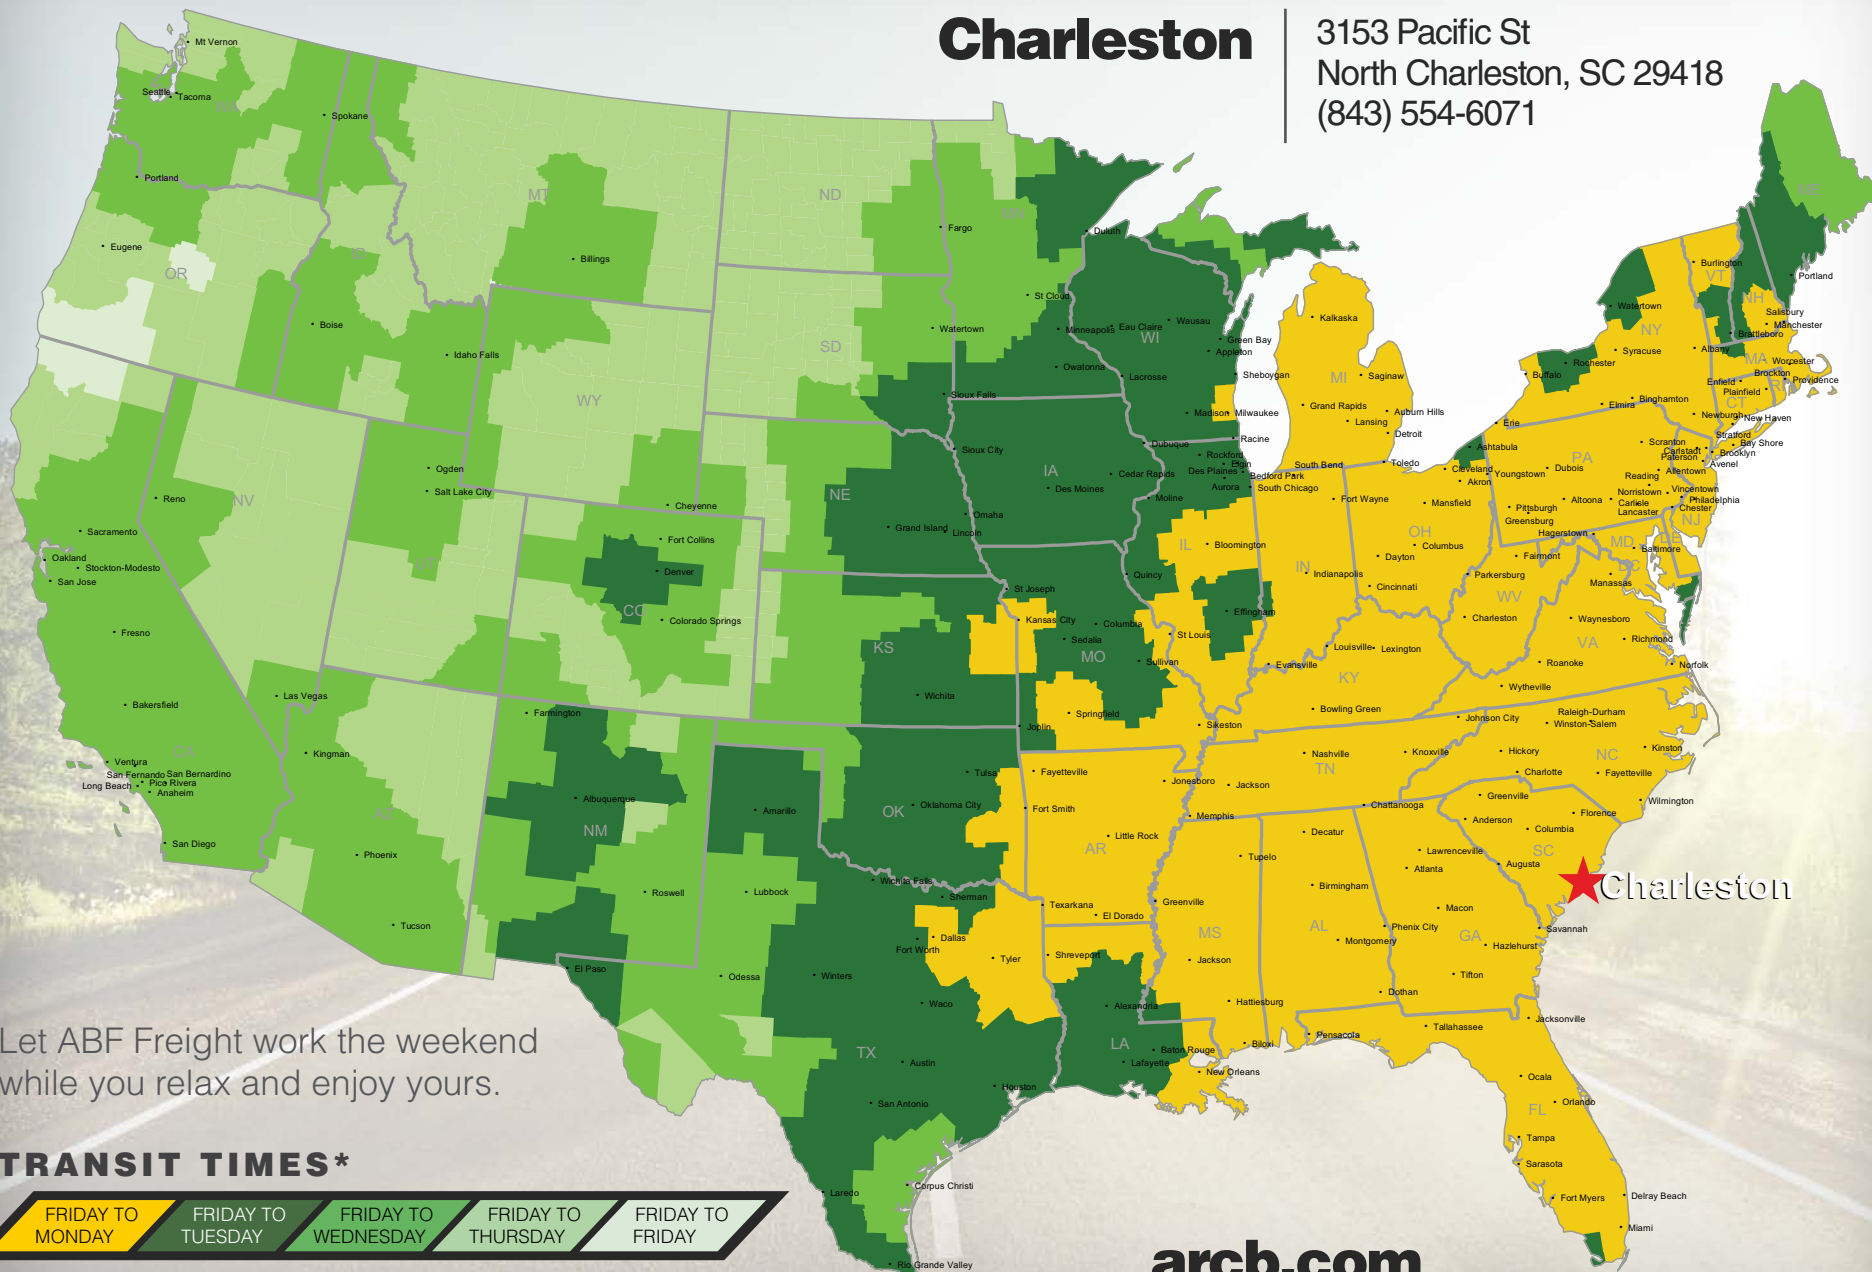

Charleston

3153 Pacific St
North Charleston, SC 29418
(843) 554-6071

Let ABF Freight work the weekend while you relax and enjoy yours.

TRANSIT TIMES*

*Map graphically represents outbound transit times to service centers and is for illustrative purposes only. For a specific transit request, visit arcb.com or contact your account manager.