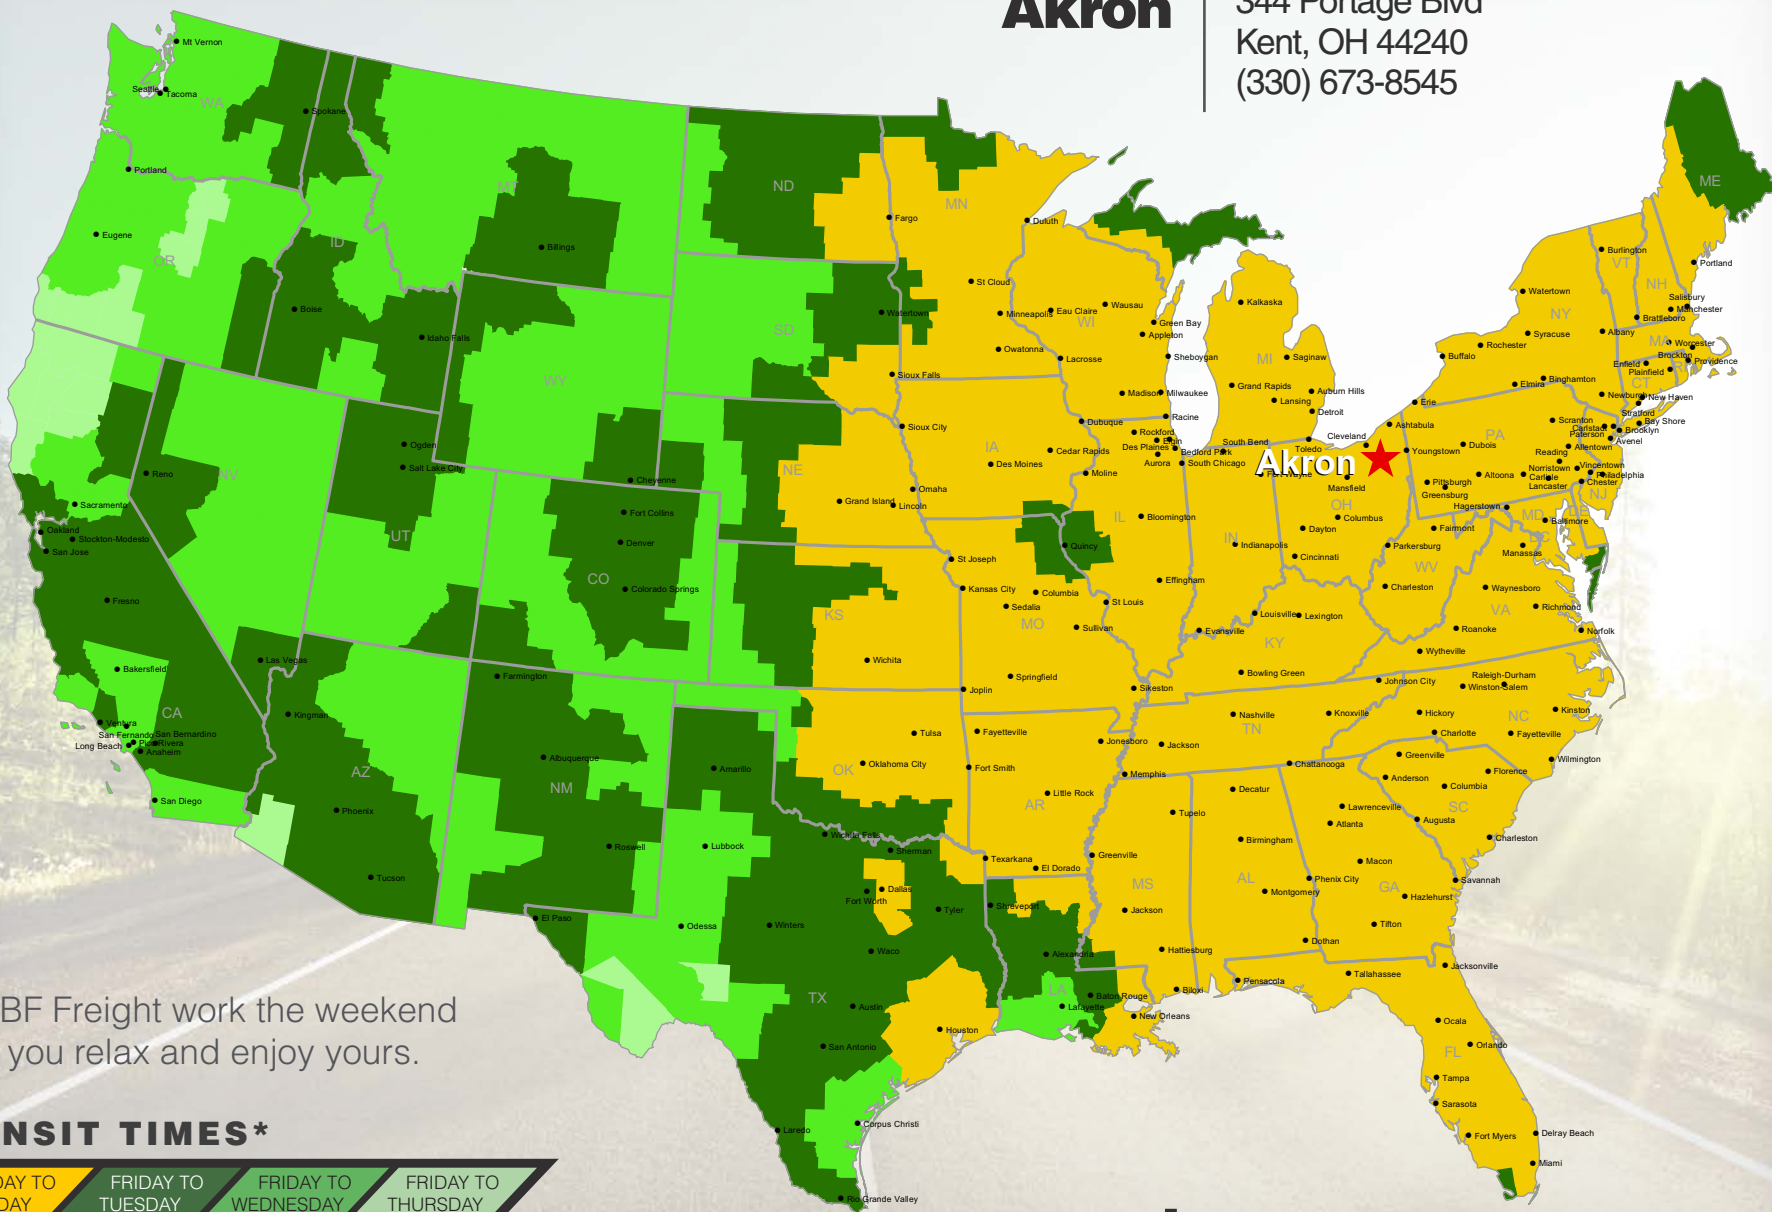

## Akron

344 Portage Blvd  
Kent, OH 44240  
(330) 673-8545

Let ABF Freight work the weekend while you relax and enjoy yours.

### TRANSIT TIMES\*

FRIDAY TO MONDAY

FRIDAY TO TUESDAY

FRIDAY TO WEDNESDAY

FRIDAY TO THURSDAY

\*Map graphically represents outbound transit times to service centers and is for illustrative purposes only. For a specific transit request, visit [arcb.com](http://arcb.com) or contact your account manager.