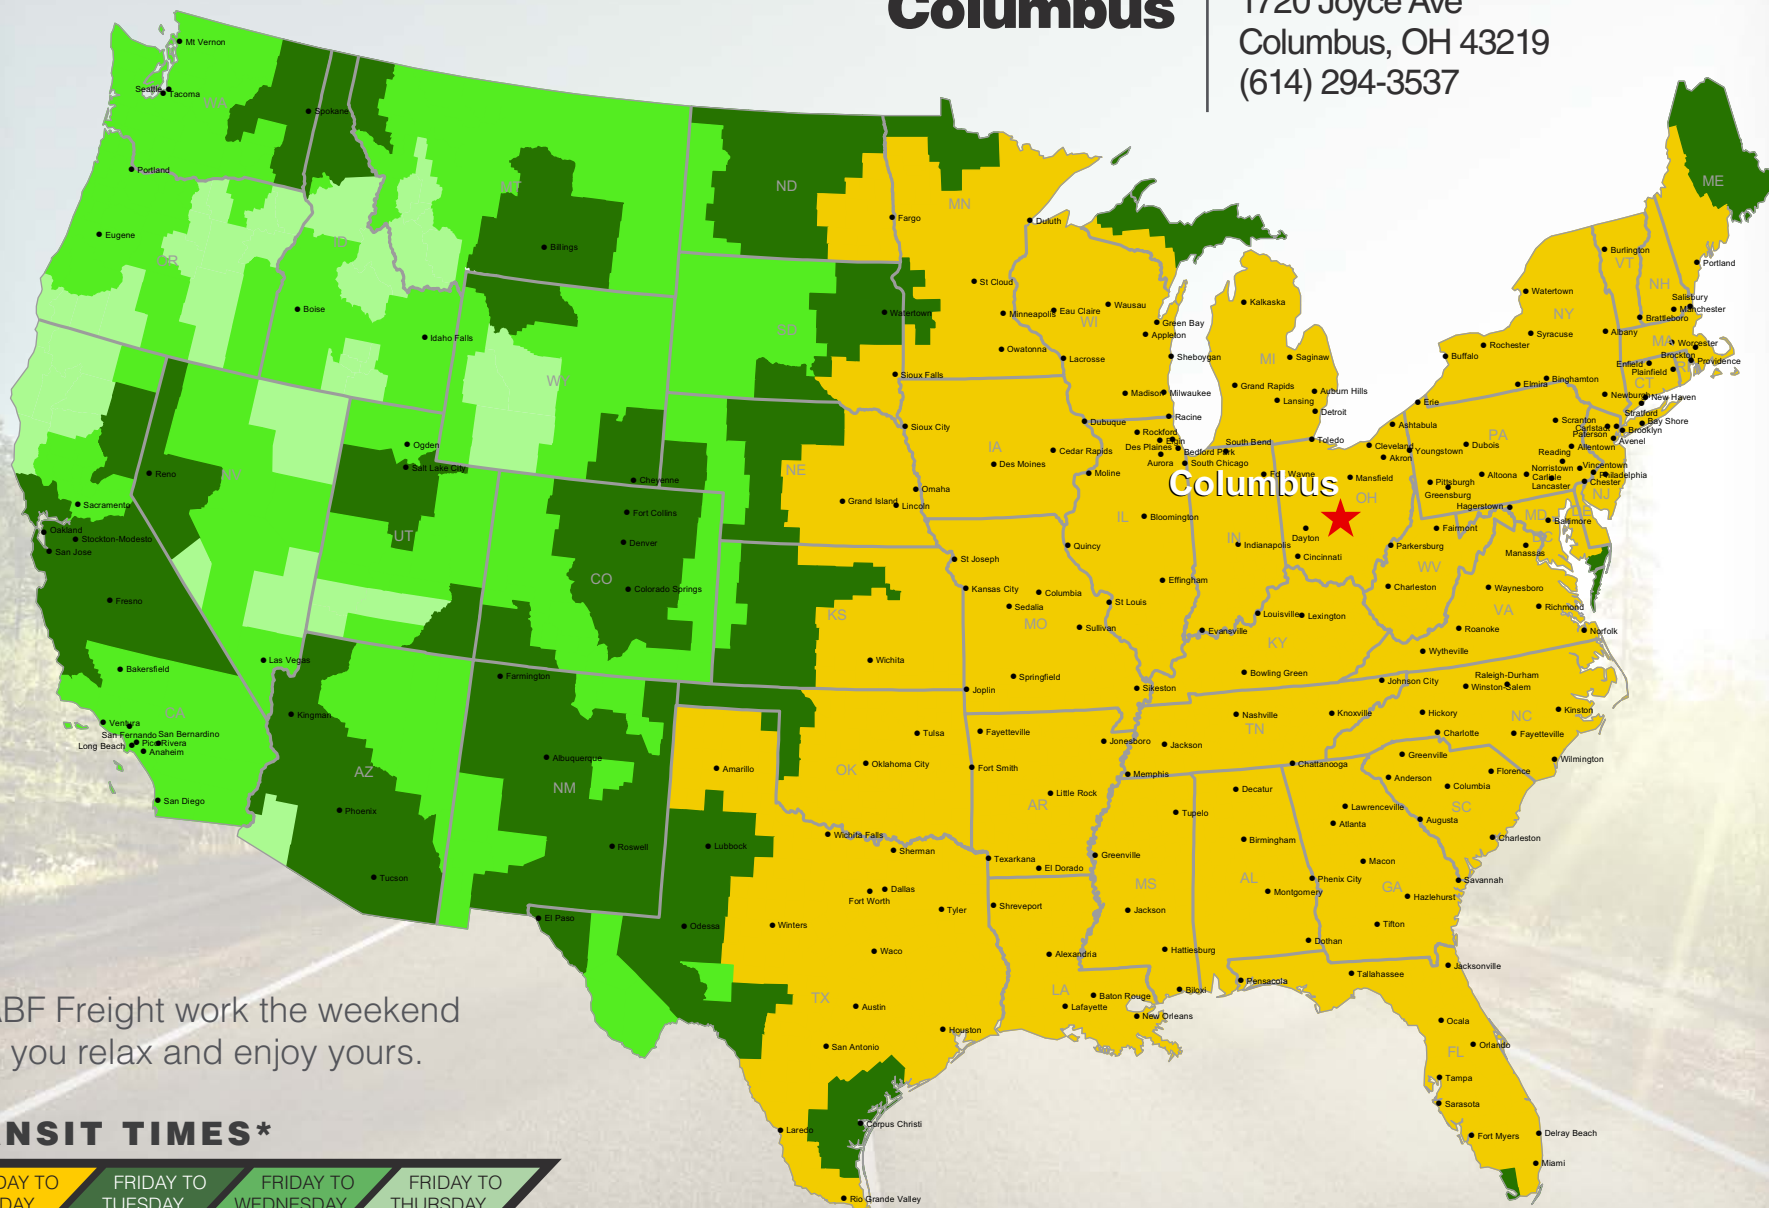

Columbus

1720 Joyce Ave
Columbus, OH 43219
(614) 294-3537

Let ABF Freight work the weekend while you relax and enjoy yours.

TRANSIT TIMES*

FRIDAY TO MONDAY

FRIDAY TO TUESDAY

FRIDAY TO WEDNESDAY

FRIDAY TO THURSDAY

*Map graphically represents outbound transit times to service centers and is for illustrative purposes only. For a specific transit request, visit arcb.com or contact your account manager.

arcb.com

022018-063