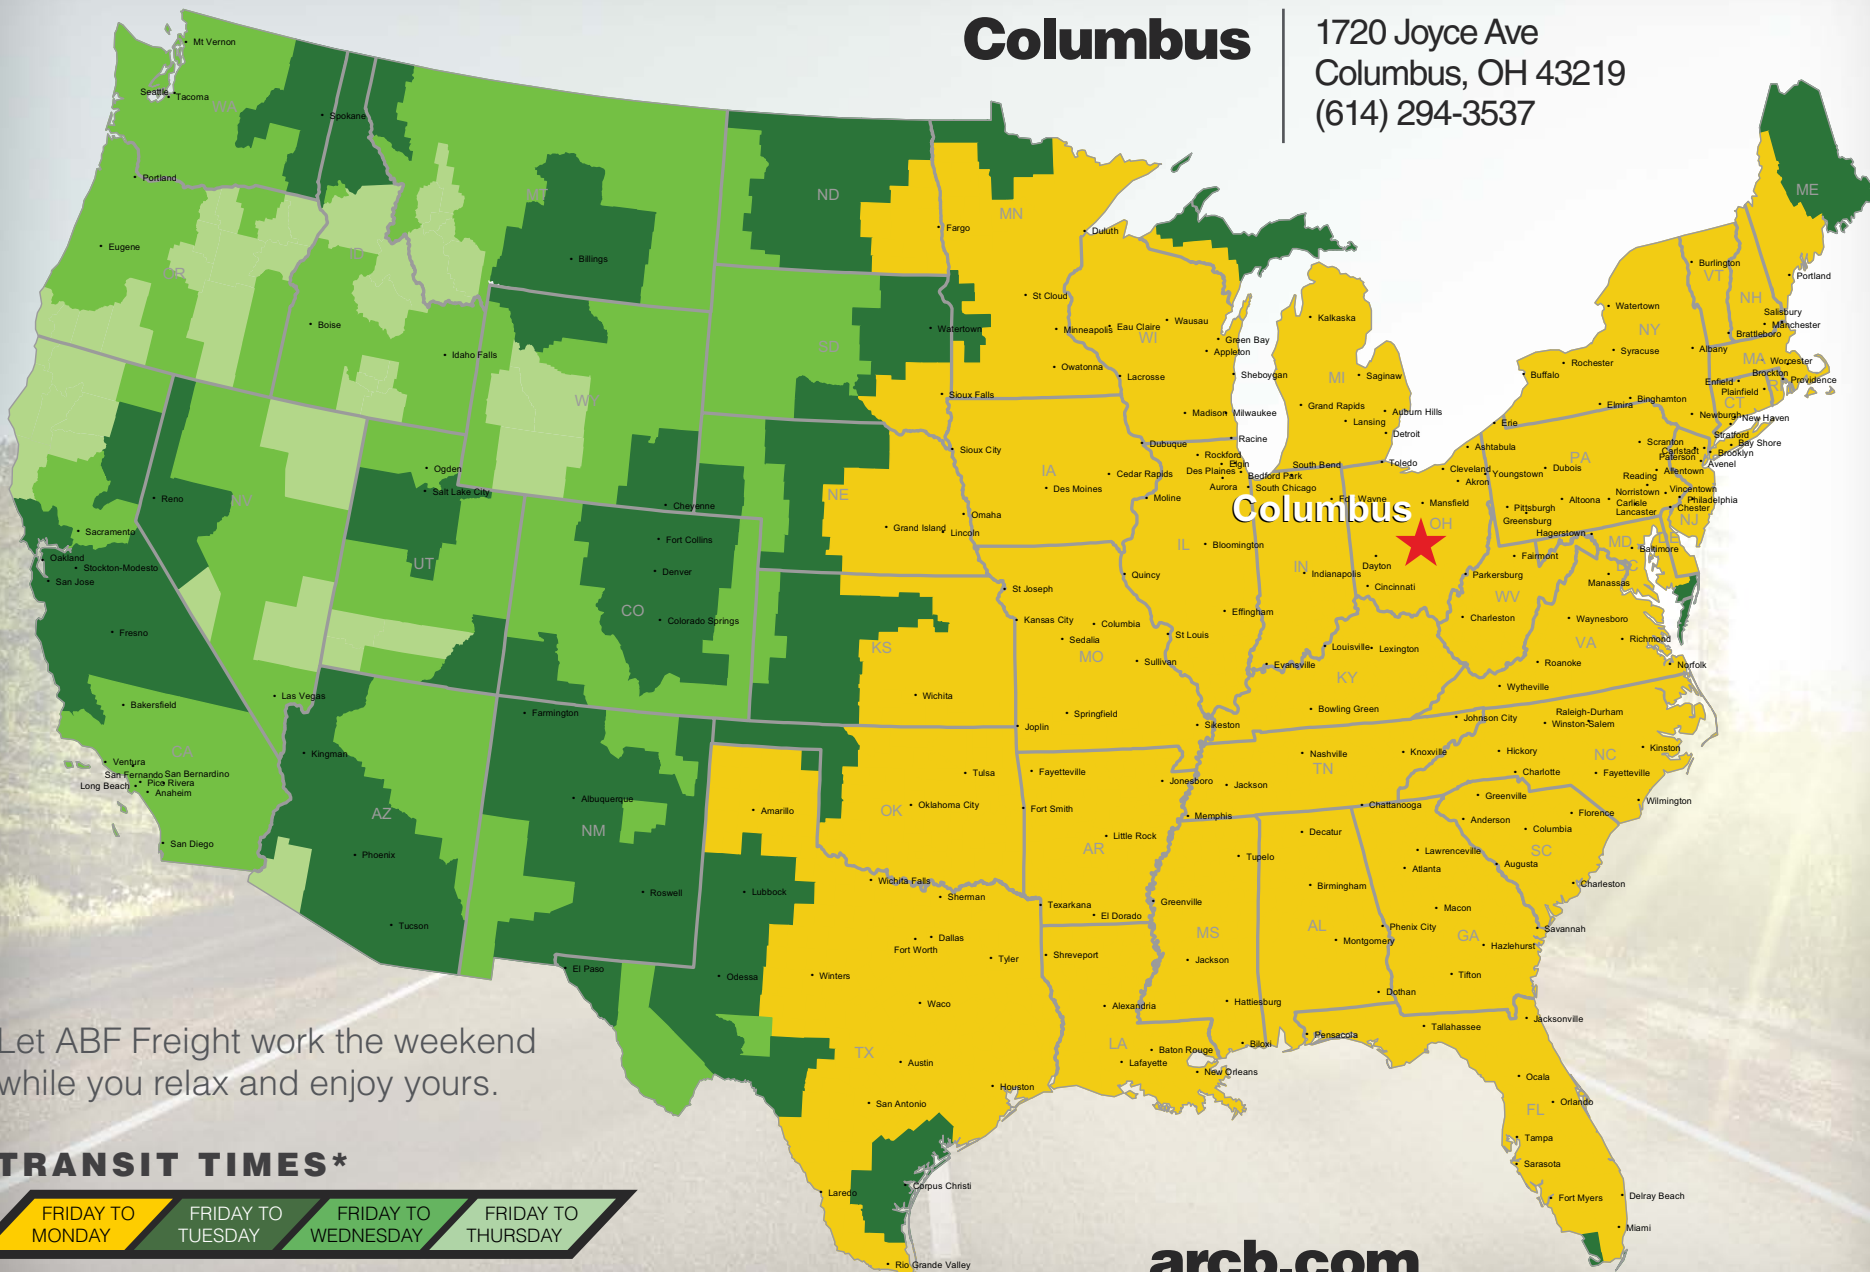

Columbus

1720 Joyce Ave
Columbus, OH 43219
(614) 294-3537

Let ABF Freight work the weekend while you relax and enjoy yours.

TRANSIT TIMES*

FRIDAY TO MONDAY

FRIDAY TO TUESDAY

FRIDAY TO WEDNESDAY

FRIDAY TO THURSDAY

*Map graphically represents outbound transit times to service centers and is for illustrative purposes only. For a specific transit request, visit arcb.com or contact your account manager.

arcb.com

022018-063