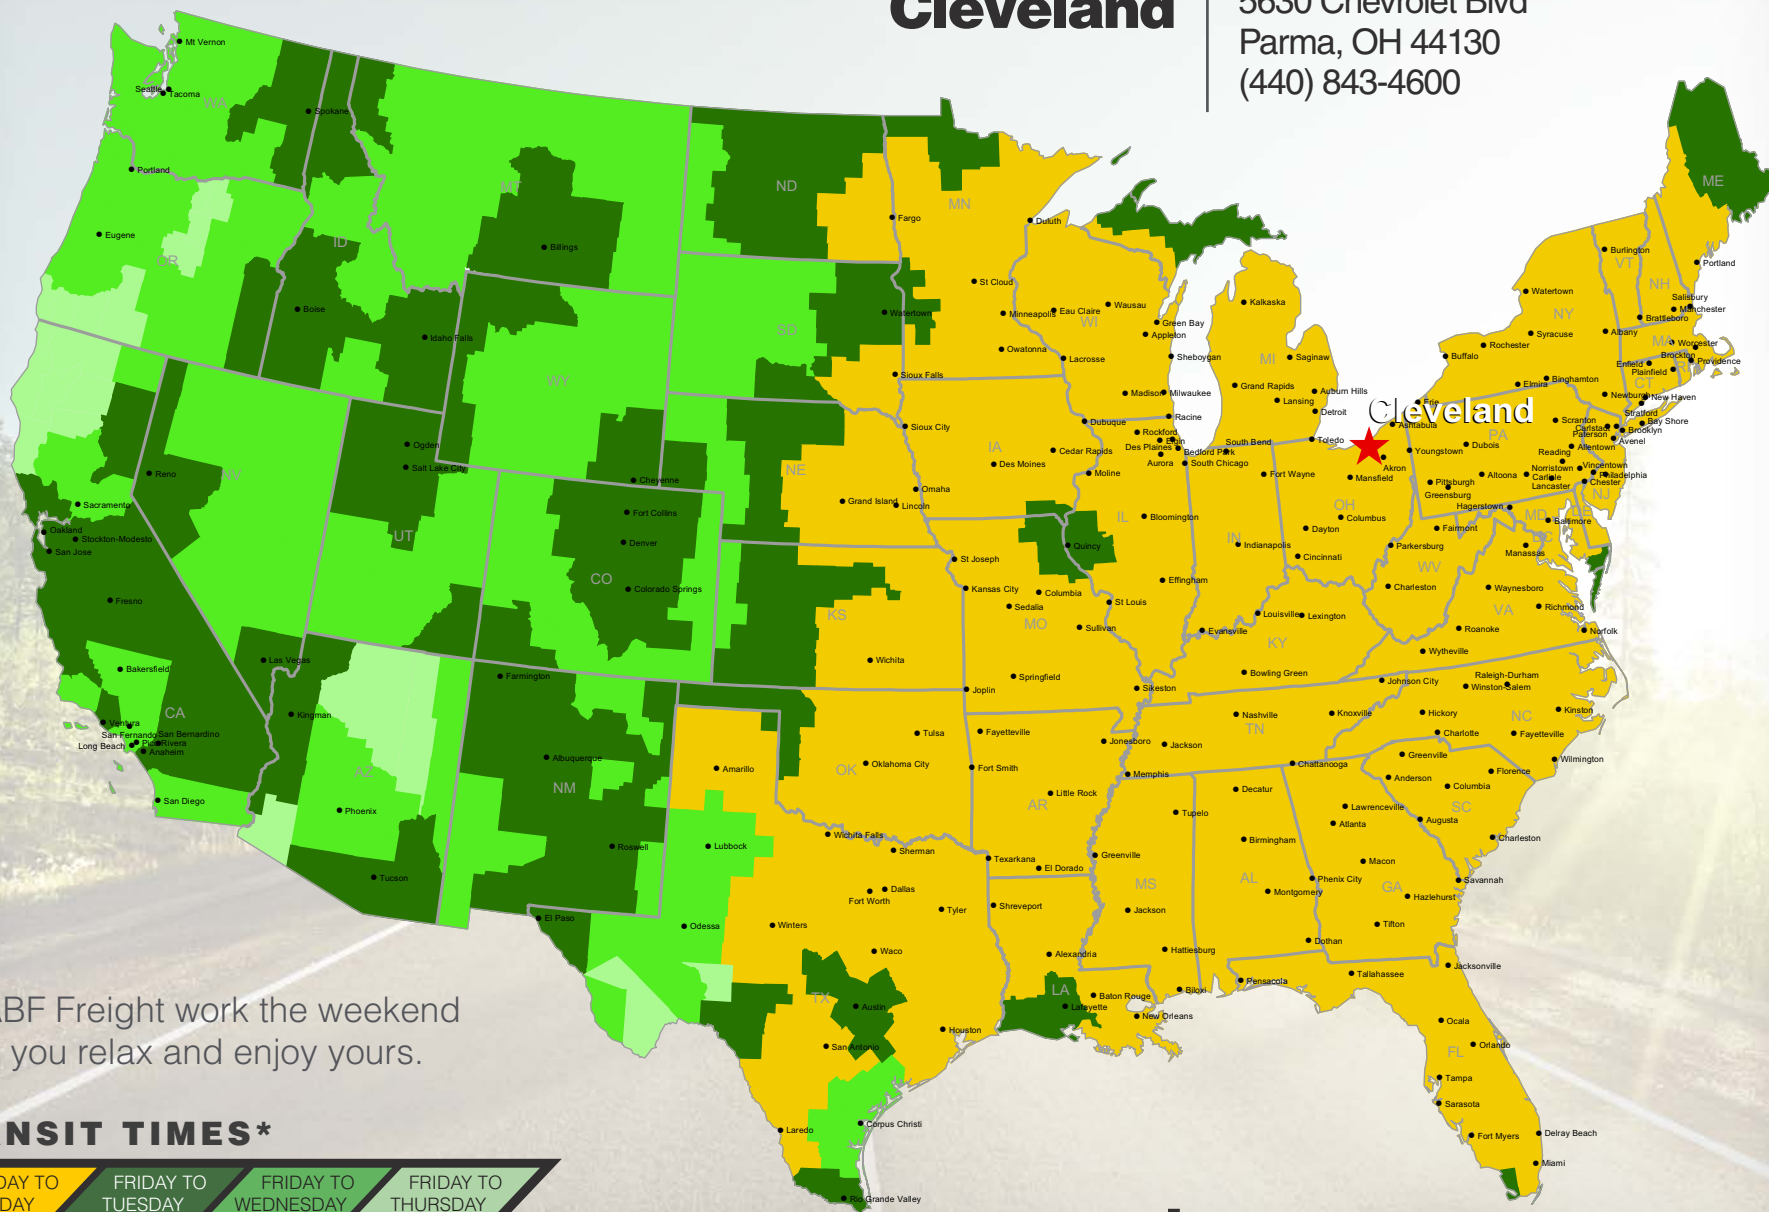

Cleveland

5630 Chevrolet Blvd
Parma, OH 44130
(440) 843-4600

Let ABF Freight work the weekend while you relax and enjoy yours.

TRANSIT TIMES*

FRIDAY TO MONDAY

FRIDAY TO TUESDAY

FRIDAY TO WEDNESDAY

FRIDAY TO THURSDAY

*Map graphically represents outbound transit times to service centers and is for illustrative purposes only. For a specific transit request, visit arcb.com or contact your account manager.

arcb.com

022018-065