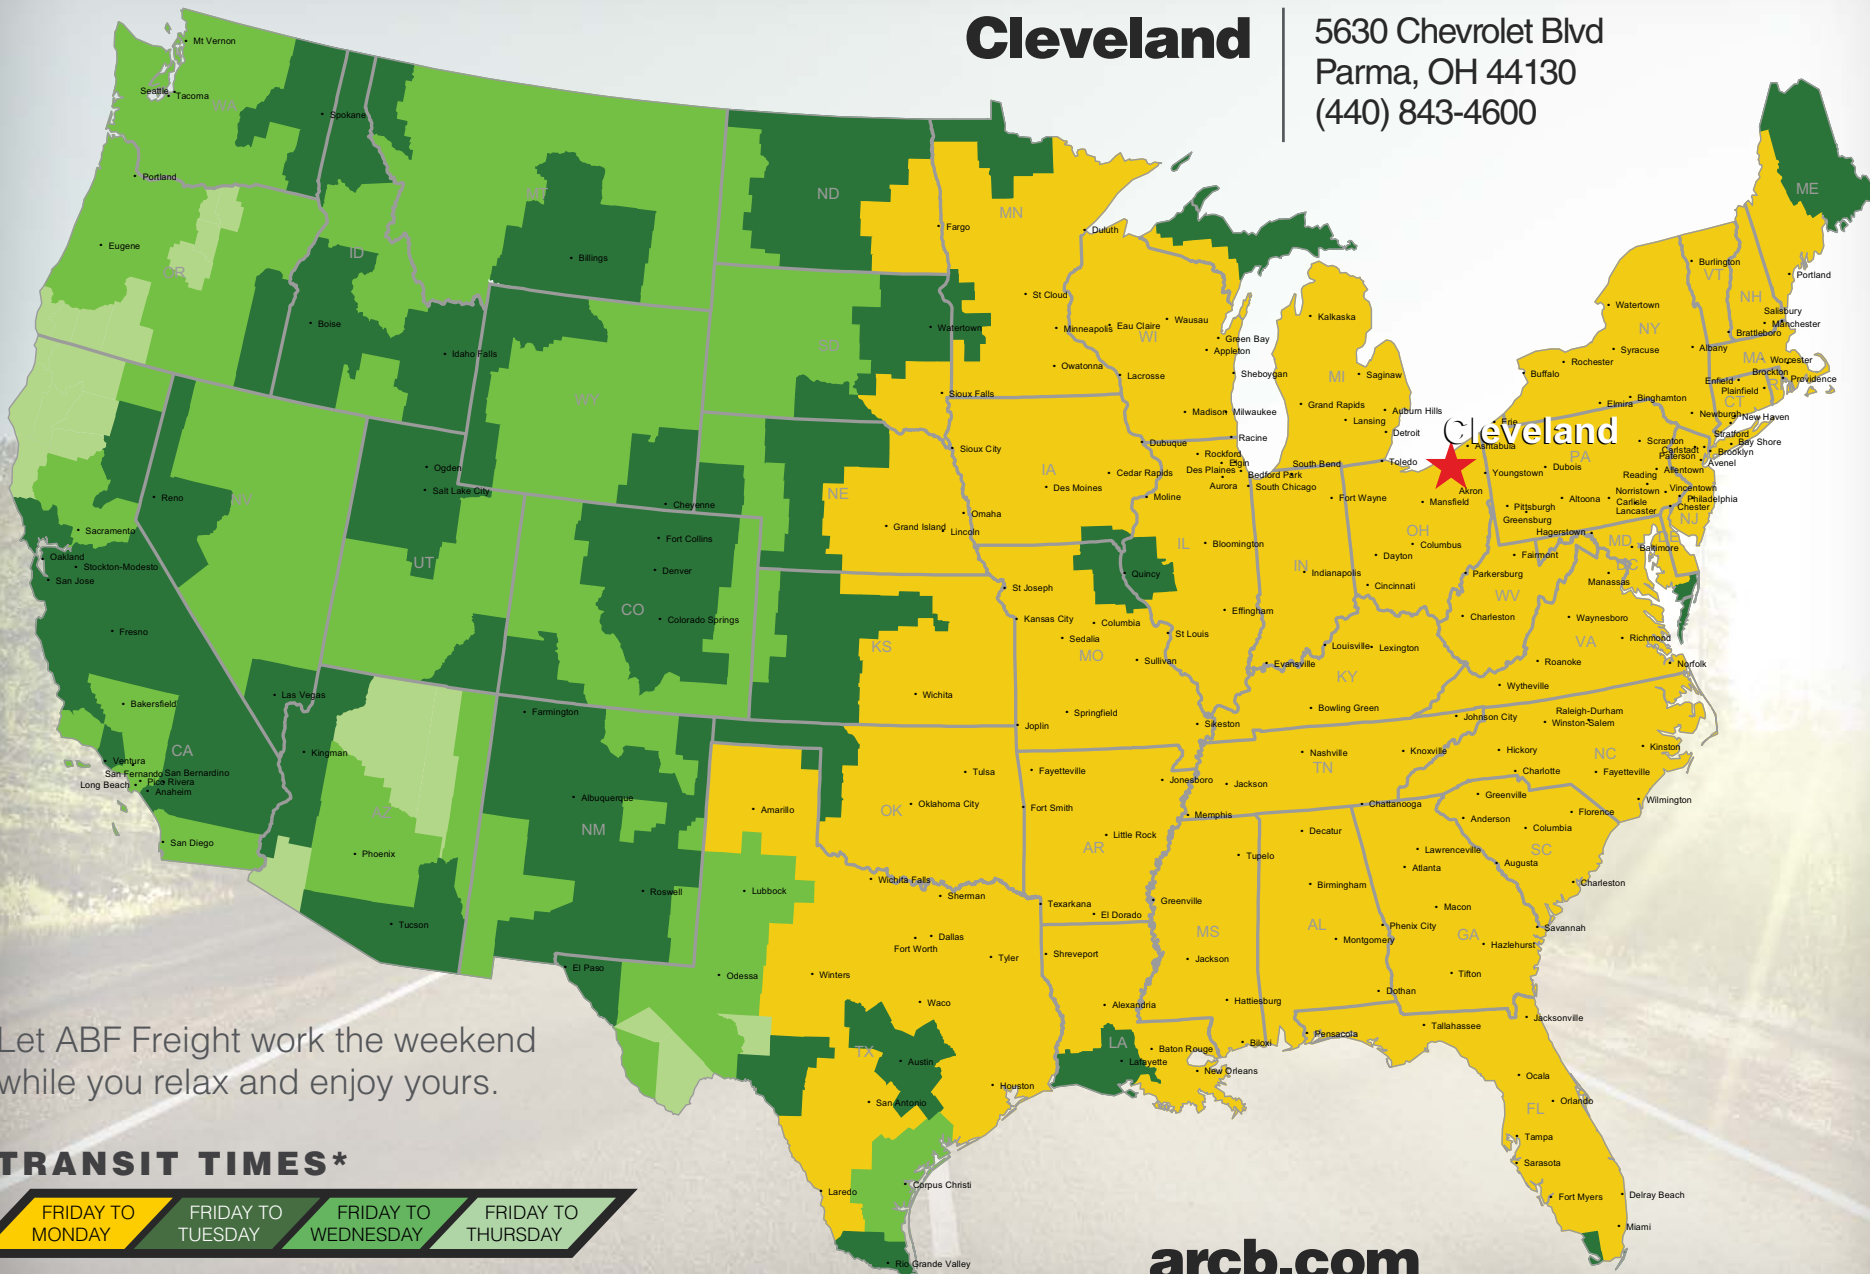

Cleveland

5630 Chevrolet Blvd
Parma, OH 44130
(440) 843-4600

Let ABF Freight work the weekend while you relax and enjoy yours.

TRANSIT TIMES*

FRIDAY TO MONDAY	FRIDAY TO TUESDAY	FRIDAY TO WEDNESDAY	FRIDAY TO THURSDAY
------------------	-------------------	---------------------	--------------------

*Map graphically represents outbound transit times to service centers and is for illustrative purposes only. For a specific transit request, visit arcb.com or contact your account manager.

arcb.com

022018-065