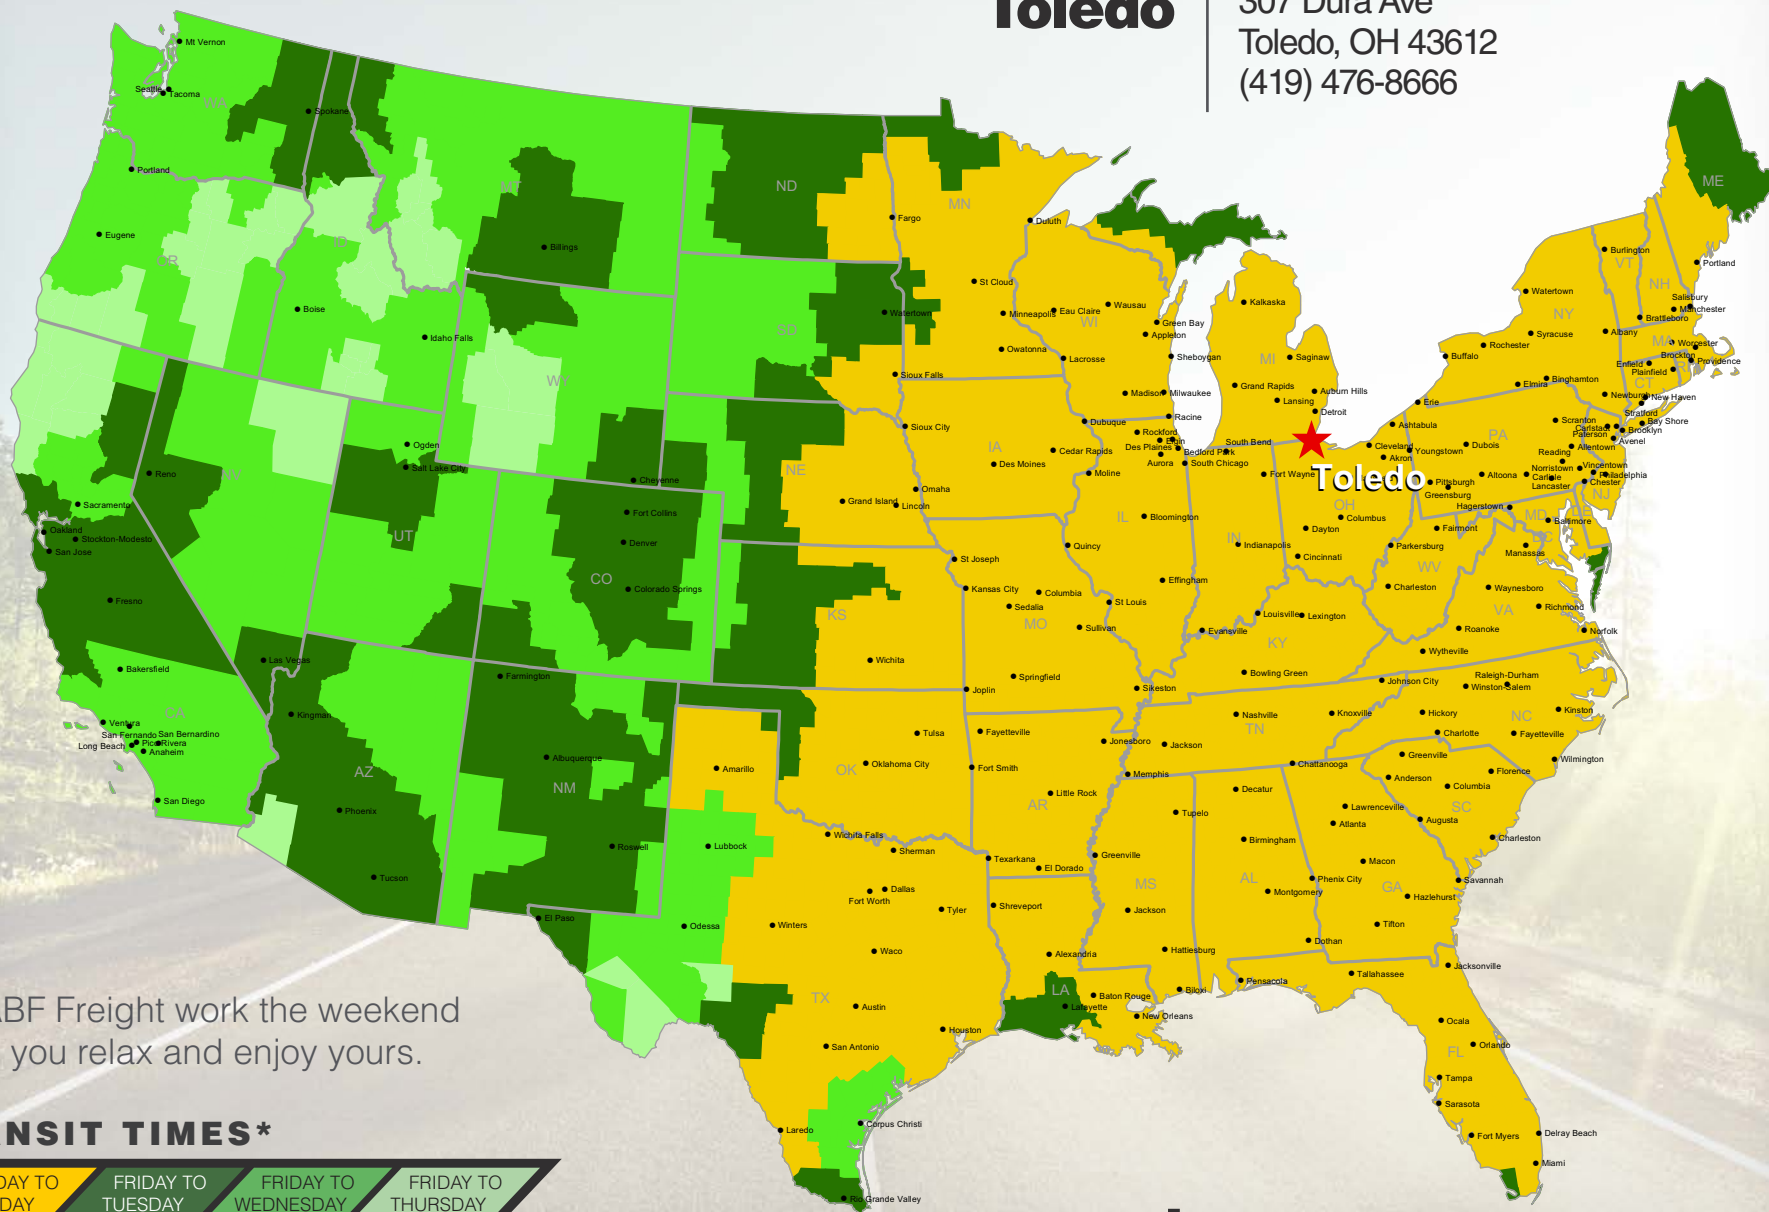

Toledo

307 Dura Ave
Toledo, OH 43612
(419) 476-8666

Let ABF Freight work the weekend while you relax and enjoy yours.

TRANSIT TIMES*

FRIDAY TO MONDAY

FRIDAY TO TUESDAY

FRIDAY TO WEDNESDAY

FRIDAY TO THURSDAY

*Map graphically represents outbound transit times to service centers and is for illustrative purposes only. For a specific transit request, visit arcb.com or contact your account manager.

arcb.com

022018-066