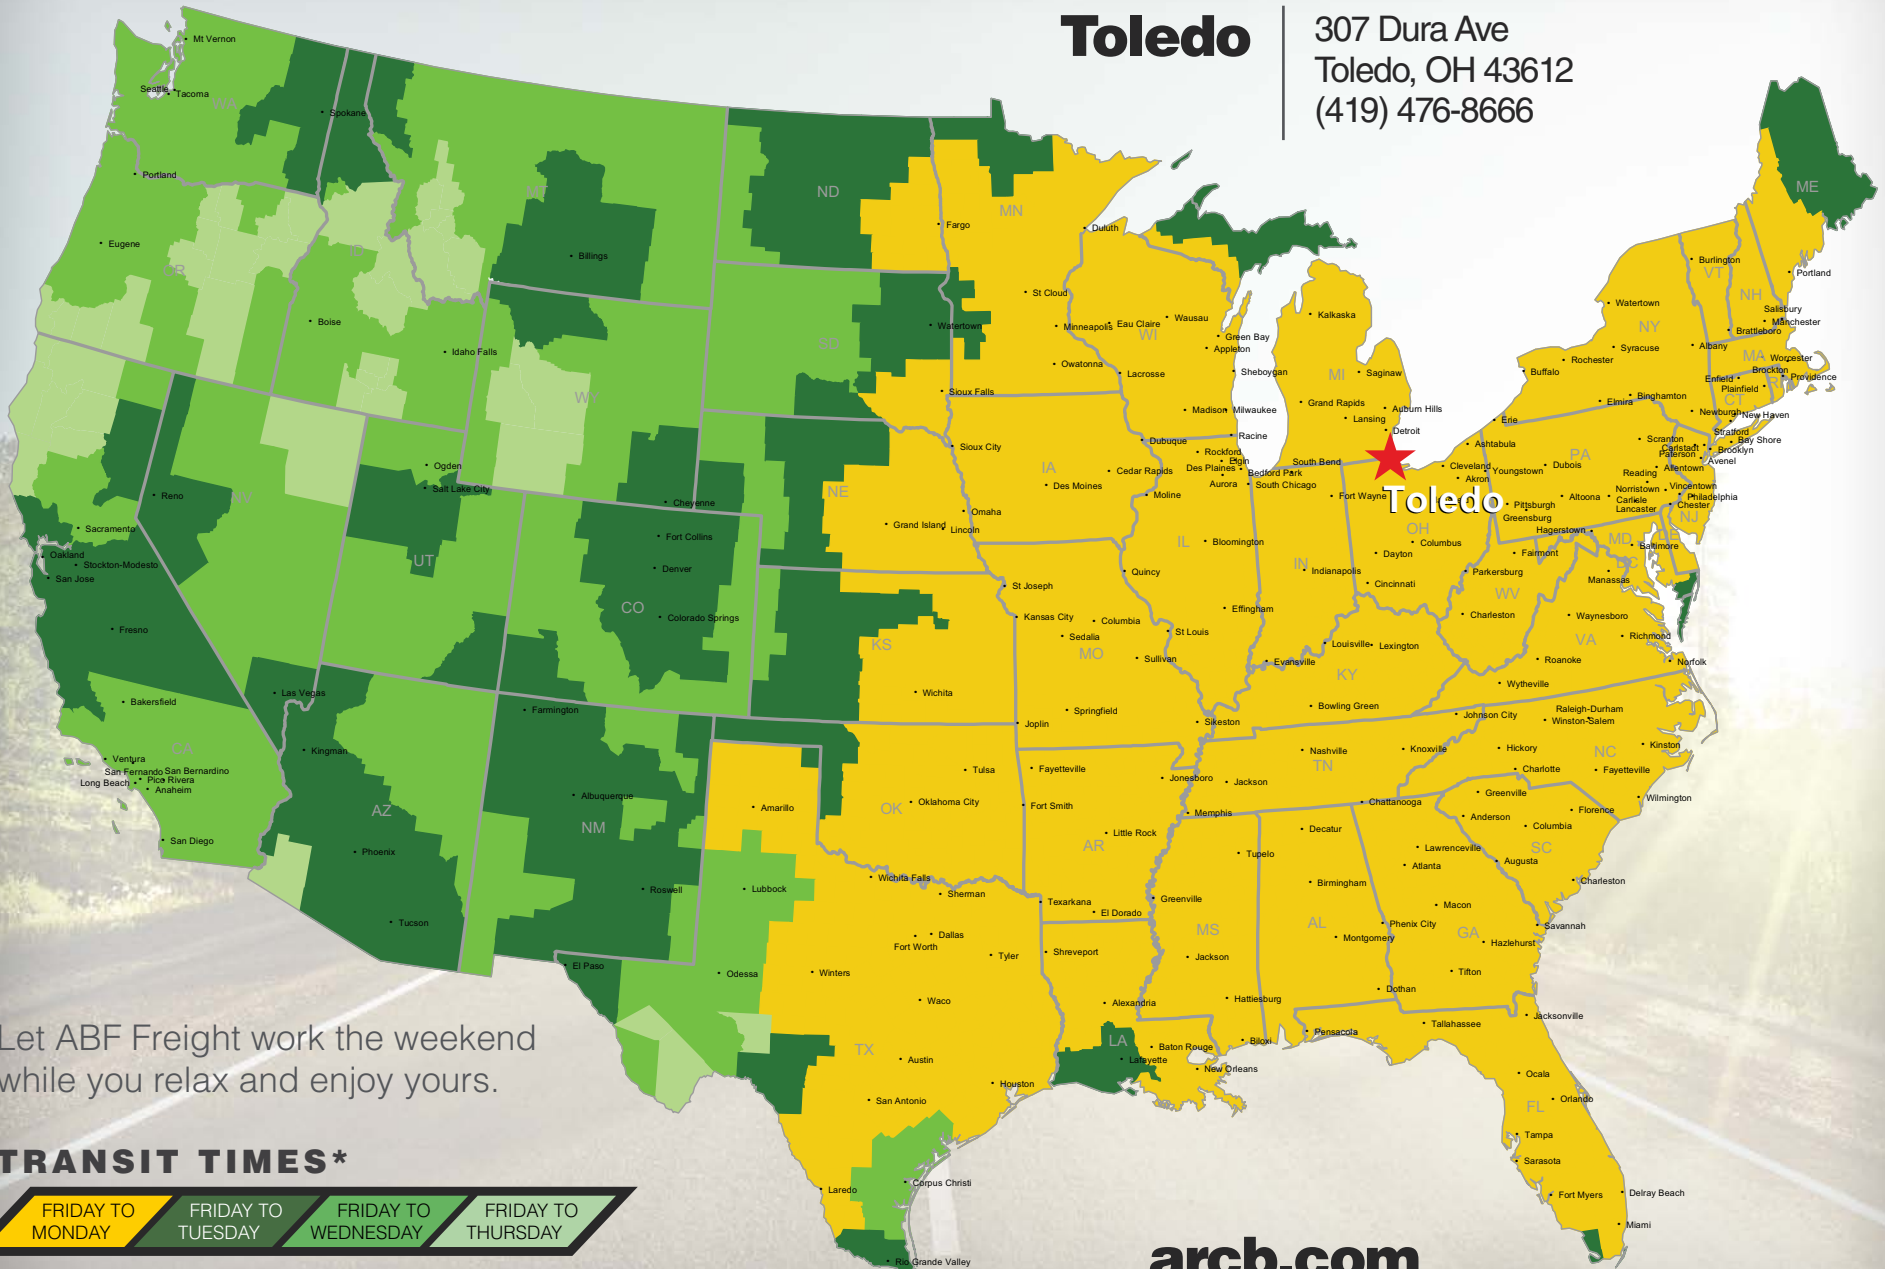

Toledo

307 Dura Ave
Toledo, OH 43612
(419) 476-8666

Let ABF Freight work the weekend while you relax and enjoy yours.

TRANSIT TIMES*

FRIDAY TO MONDAY

FRIDAY TO TUESDAY

FRIDAY TO WEDNESDAY

FRIDAY TO THURSDAY

*Map graphically represents outbound transit times to service centers and is for illustrative purposes only. For a specific transit request, visit arcb.com or contact your account manager.

arcb.com

022018-066