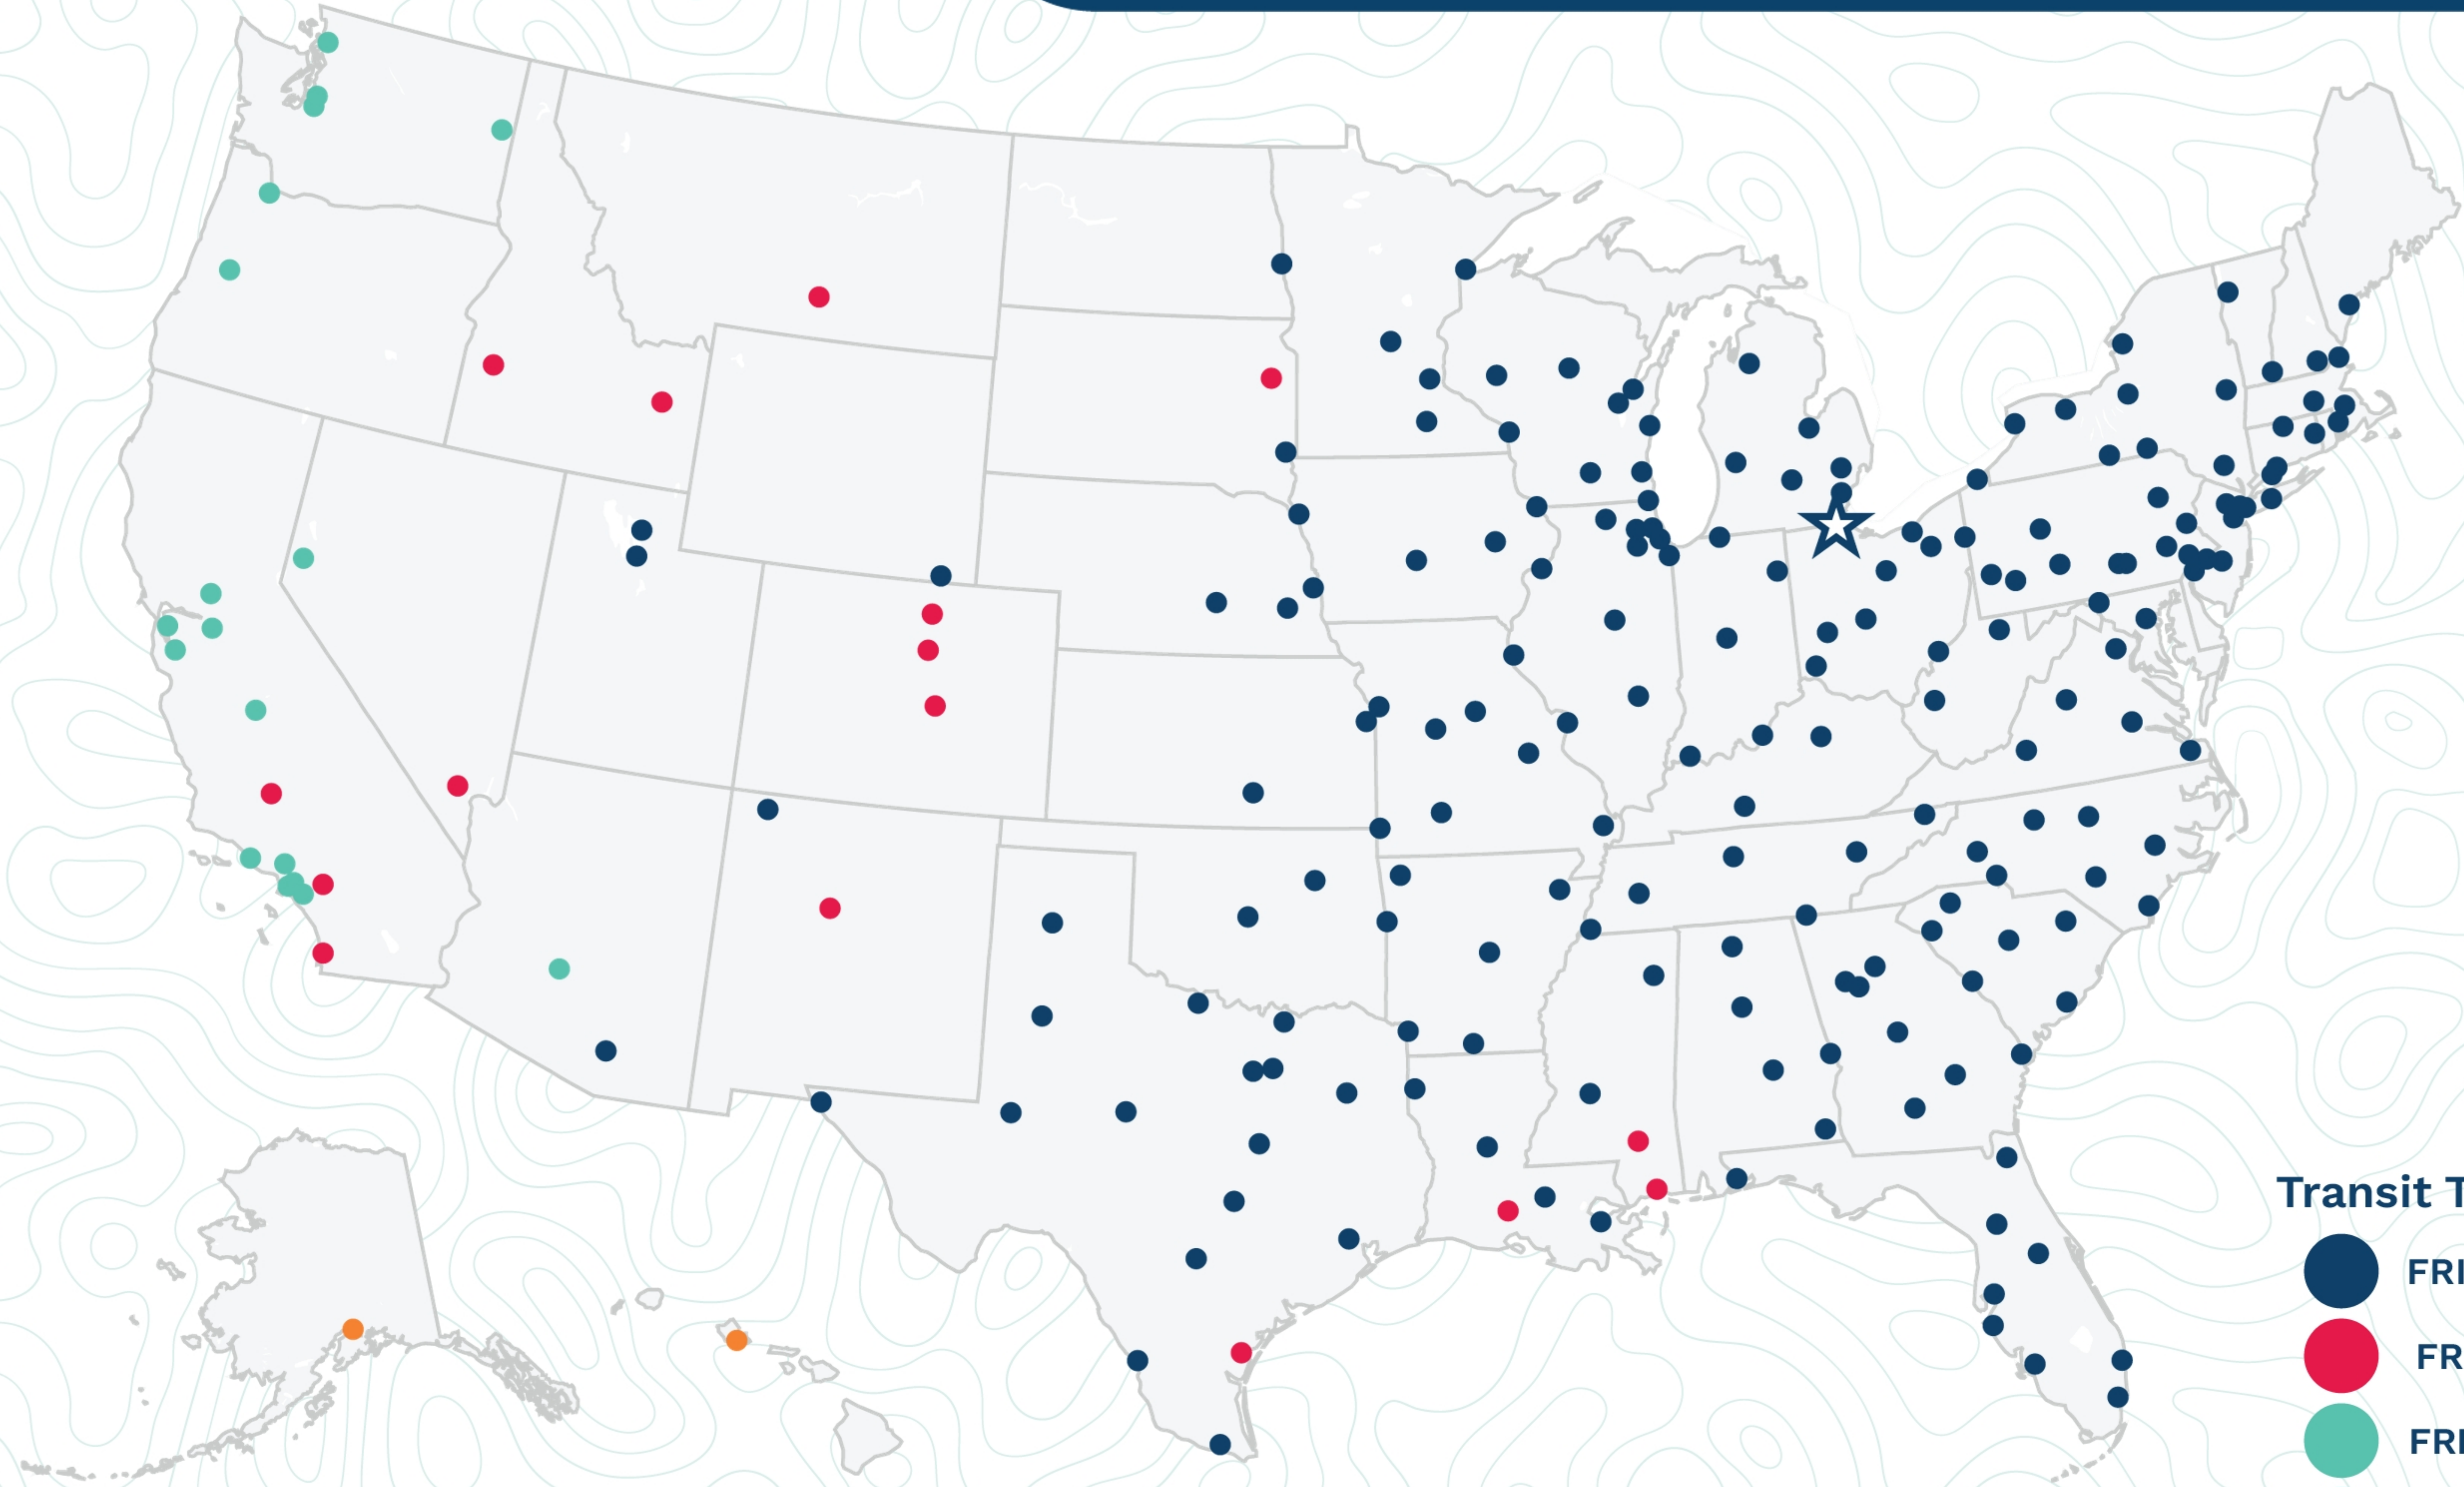

Toledo

307 Dura Ave
Toledo, OH 43612
(419) 476-8666

Transit Times*

- FRI-MON
- FRI-TUE
- FRI-WED
- FRI-THU
- FRI-FRI
- 1 WEEK +

*Map graphically represents outbound transit times to service centers and is for illustrative purposes only.