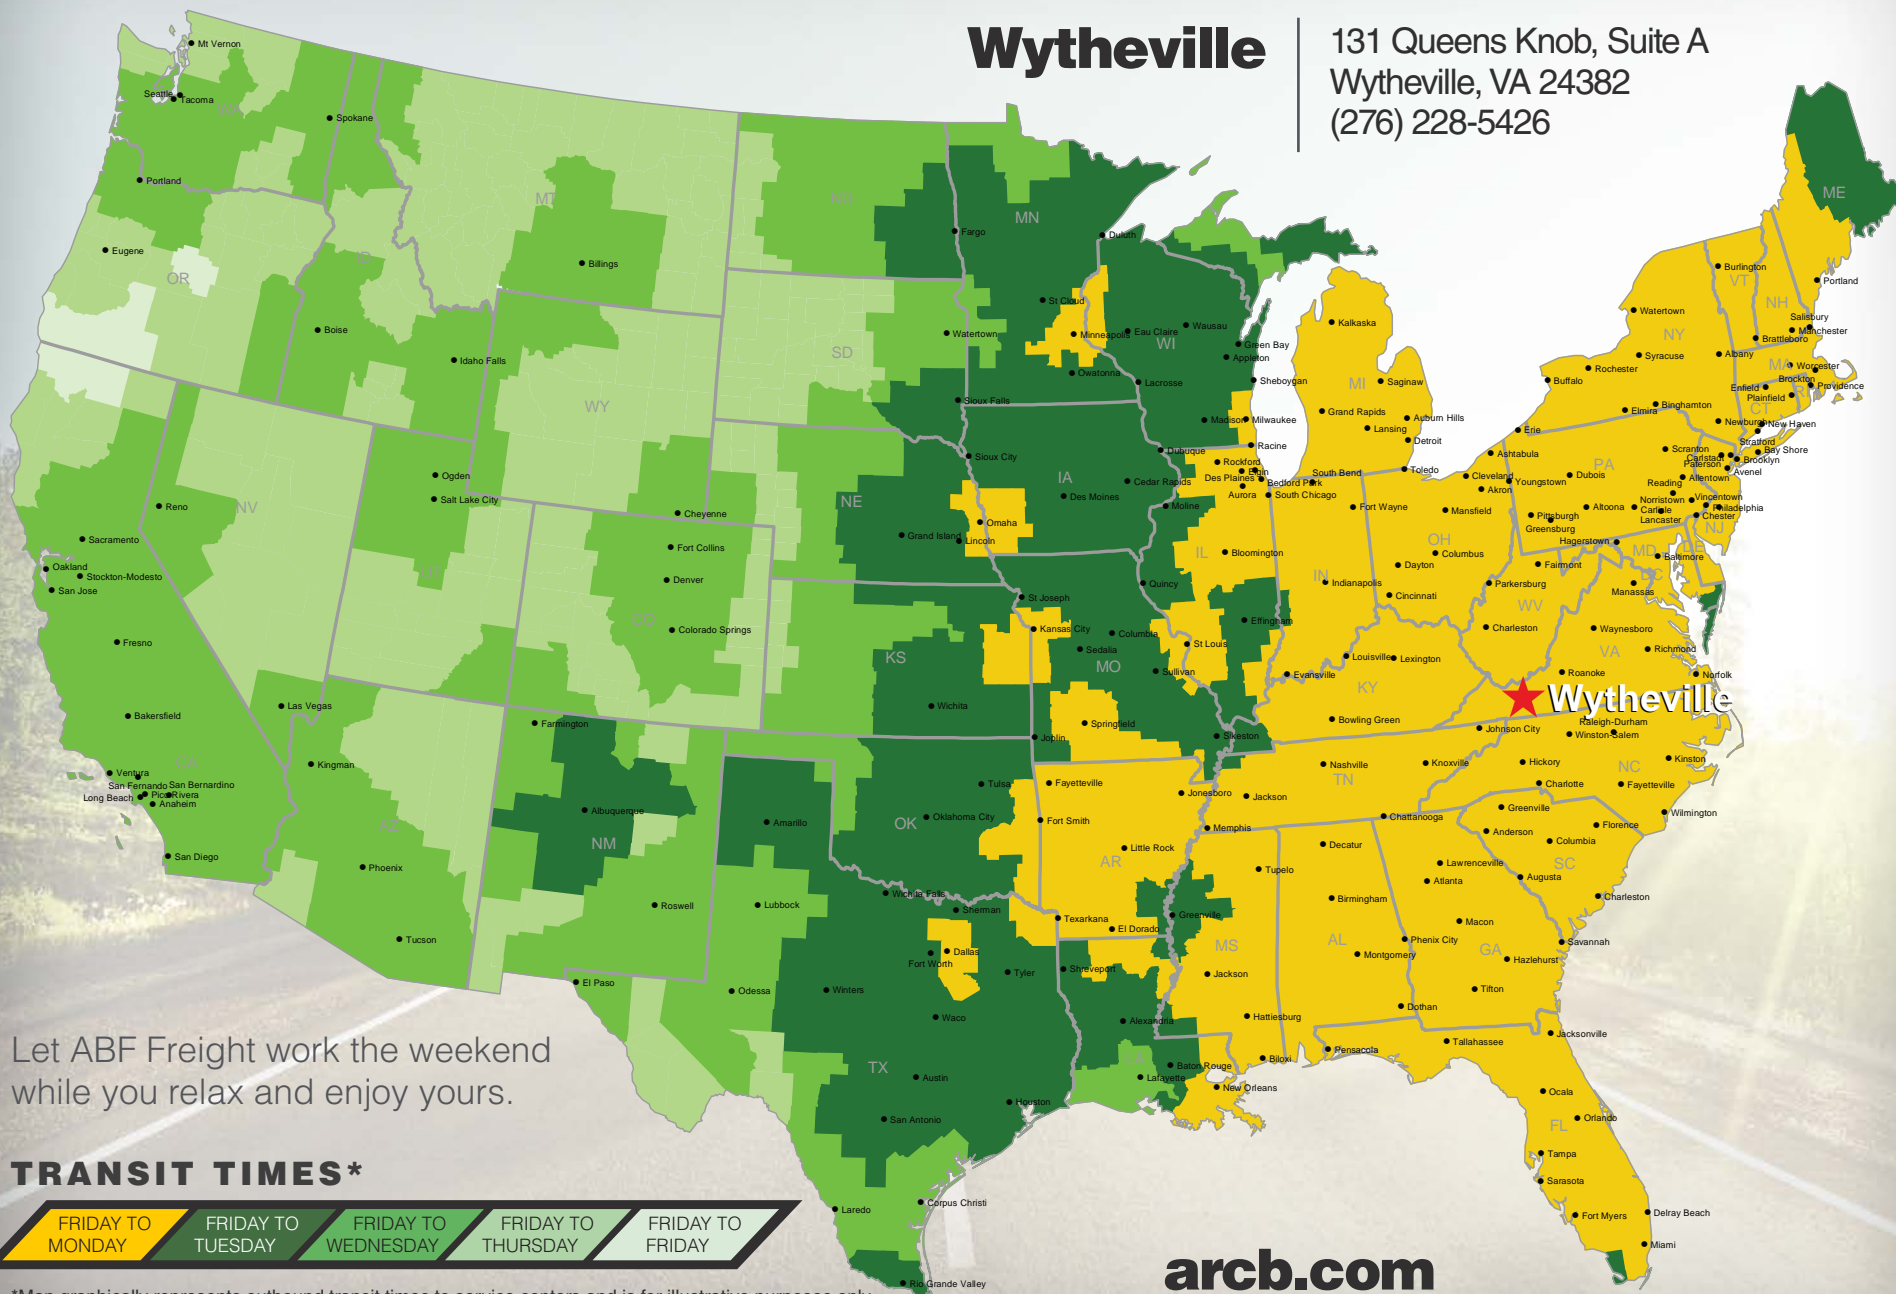

Wytheville

131 Queens Knob, Suite A
 Wytheville, VA 24382
 (276) 228-5426

Let ABF Freight work the weekend while you relax and enjoy yours.

TRANSIT TIMES*

*Map graphically represents outbound transit times to service centers and is for illustrative purposes only. For a specific transit request, visit arcb.com or contact your account manager.

arcb.com

022018-068