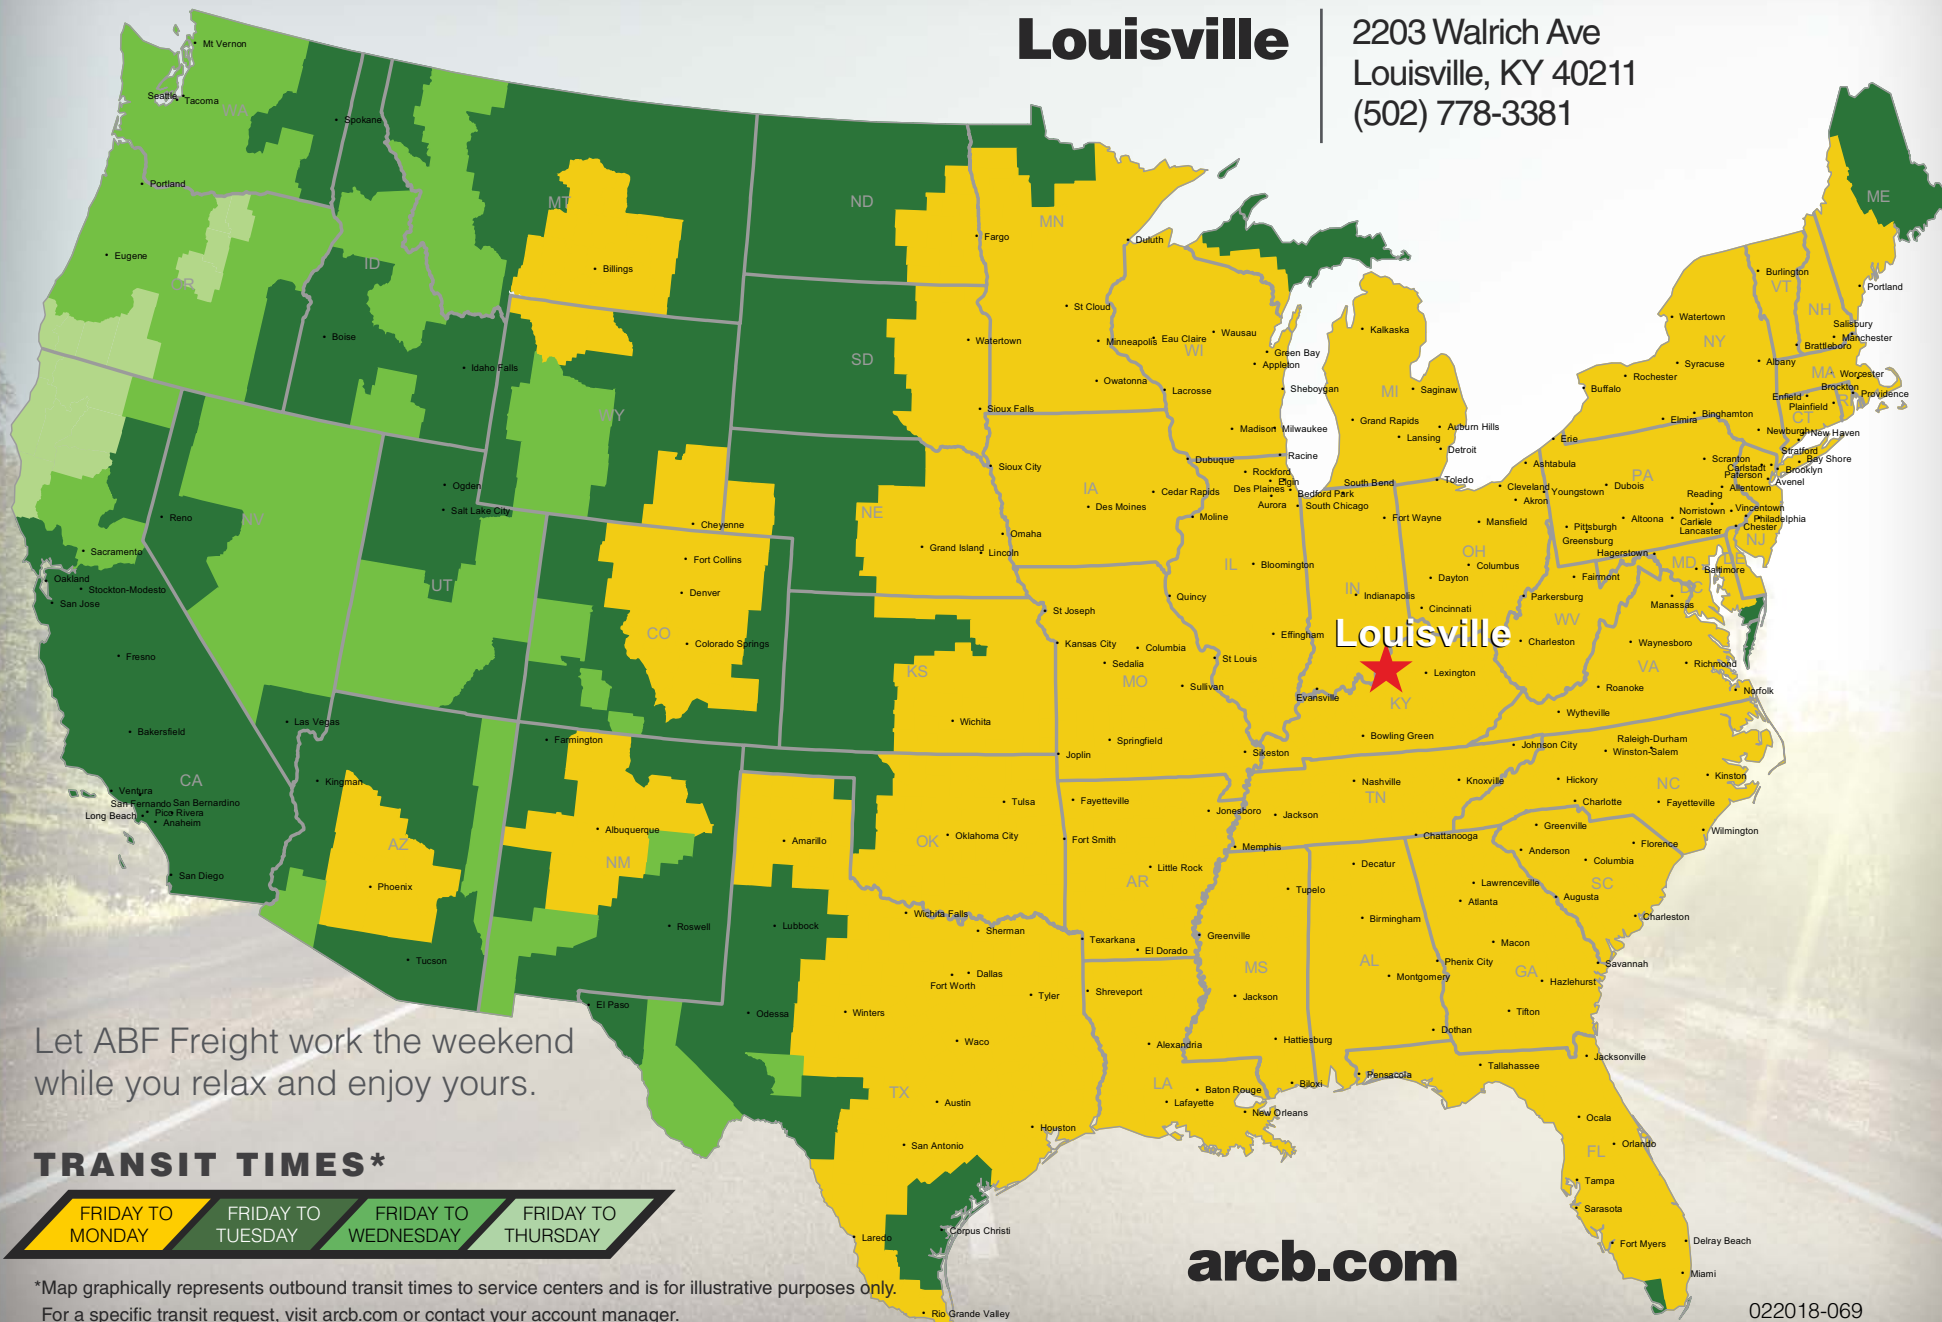

### Louisville

2203 Walrich Ave  
Louisville, KY 40211  
(502) 778-3381

Let ABF Freight work the weekend while you relax and enjoy yours.

### TRANSIT TIMES\*

FRIDAY TO MONDAY	FRIDAY TO TUESDAY	FRIDAY TO WEDNESDAY	FRIDAY TO THURSDAY
------------------	-------------------	---------------------	--------------------

[arcb.com](http://arcb.com)

\*Map graphically represents outbound transit times to service centers and is for illustrative purposes only. For a specific transit request, visit [arcb.com](http://arcb.com) or contact your account manager.