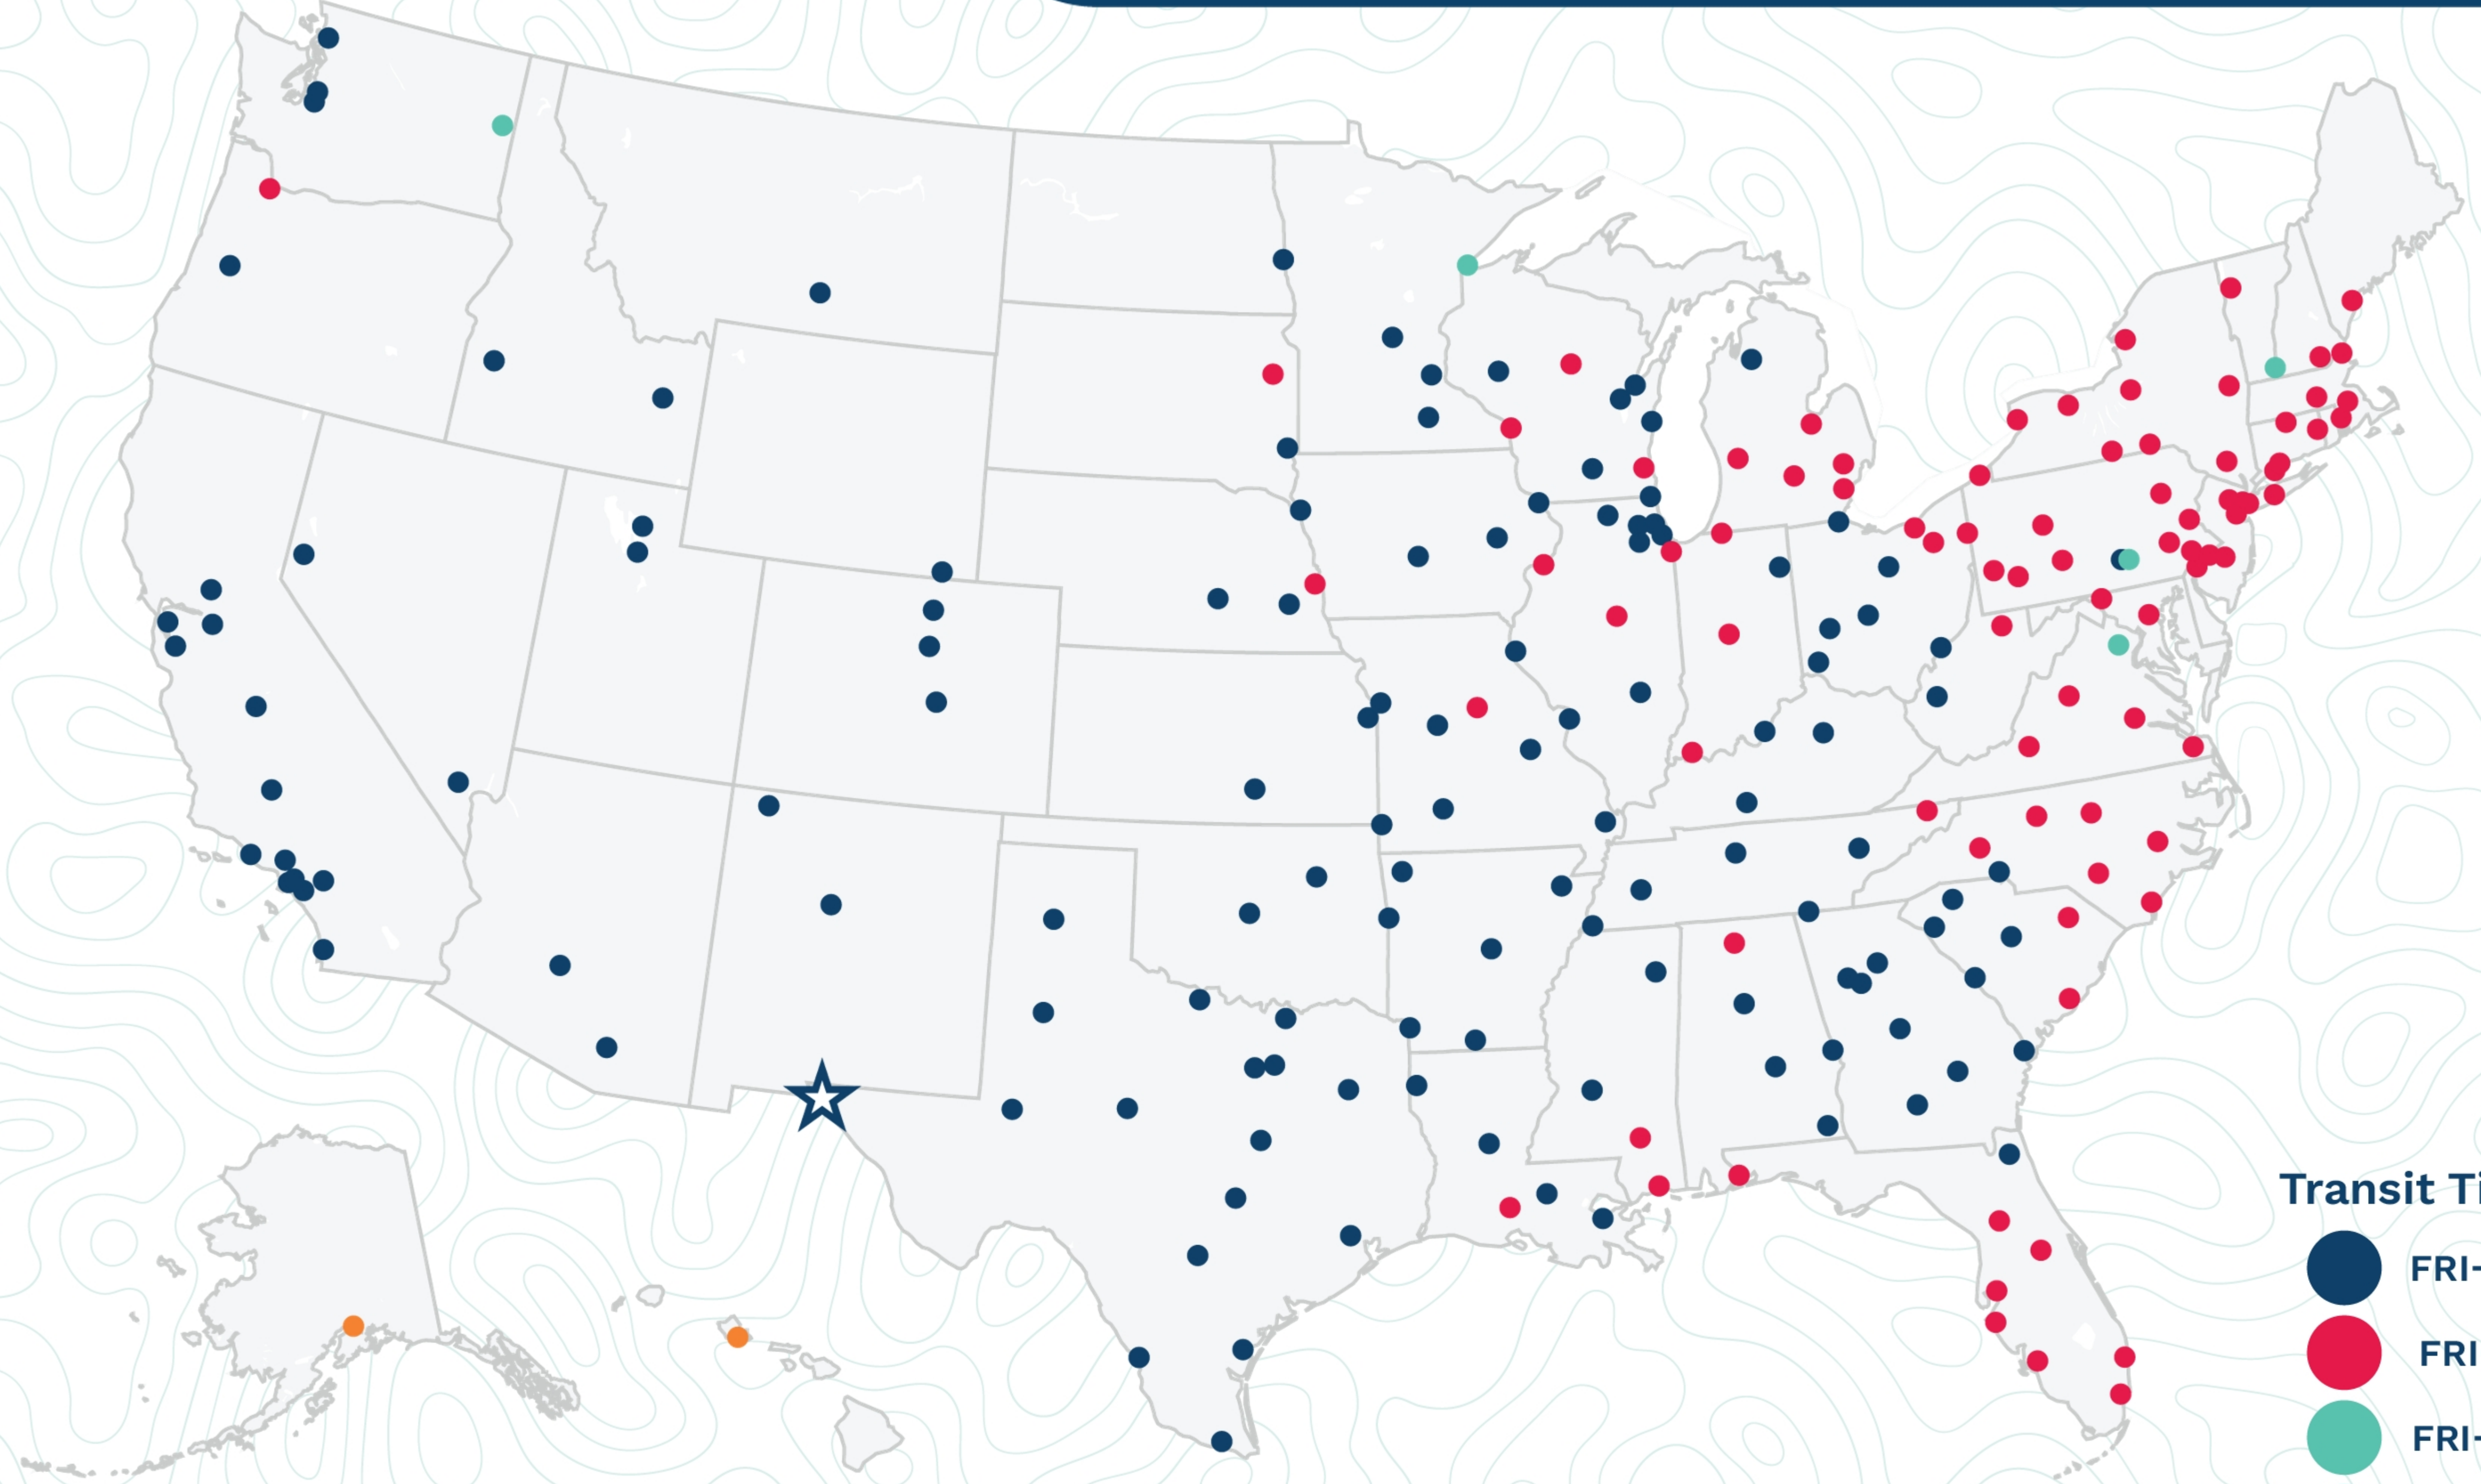

El Paso

1321 Gail Borden Pl
El Paso, TX 79935
(915) 591-4421

Transit Times*

- FRI-MON
- FRI-TUE
- FRI-WED
- FRI-THU
- FRI-FRI
- 1 WEEK +

*Map graphically represents outbound transit times to service centers and is for illustrative purposes only.