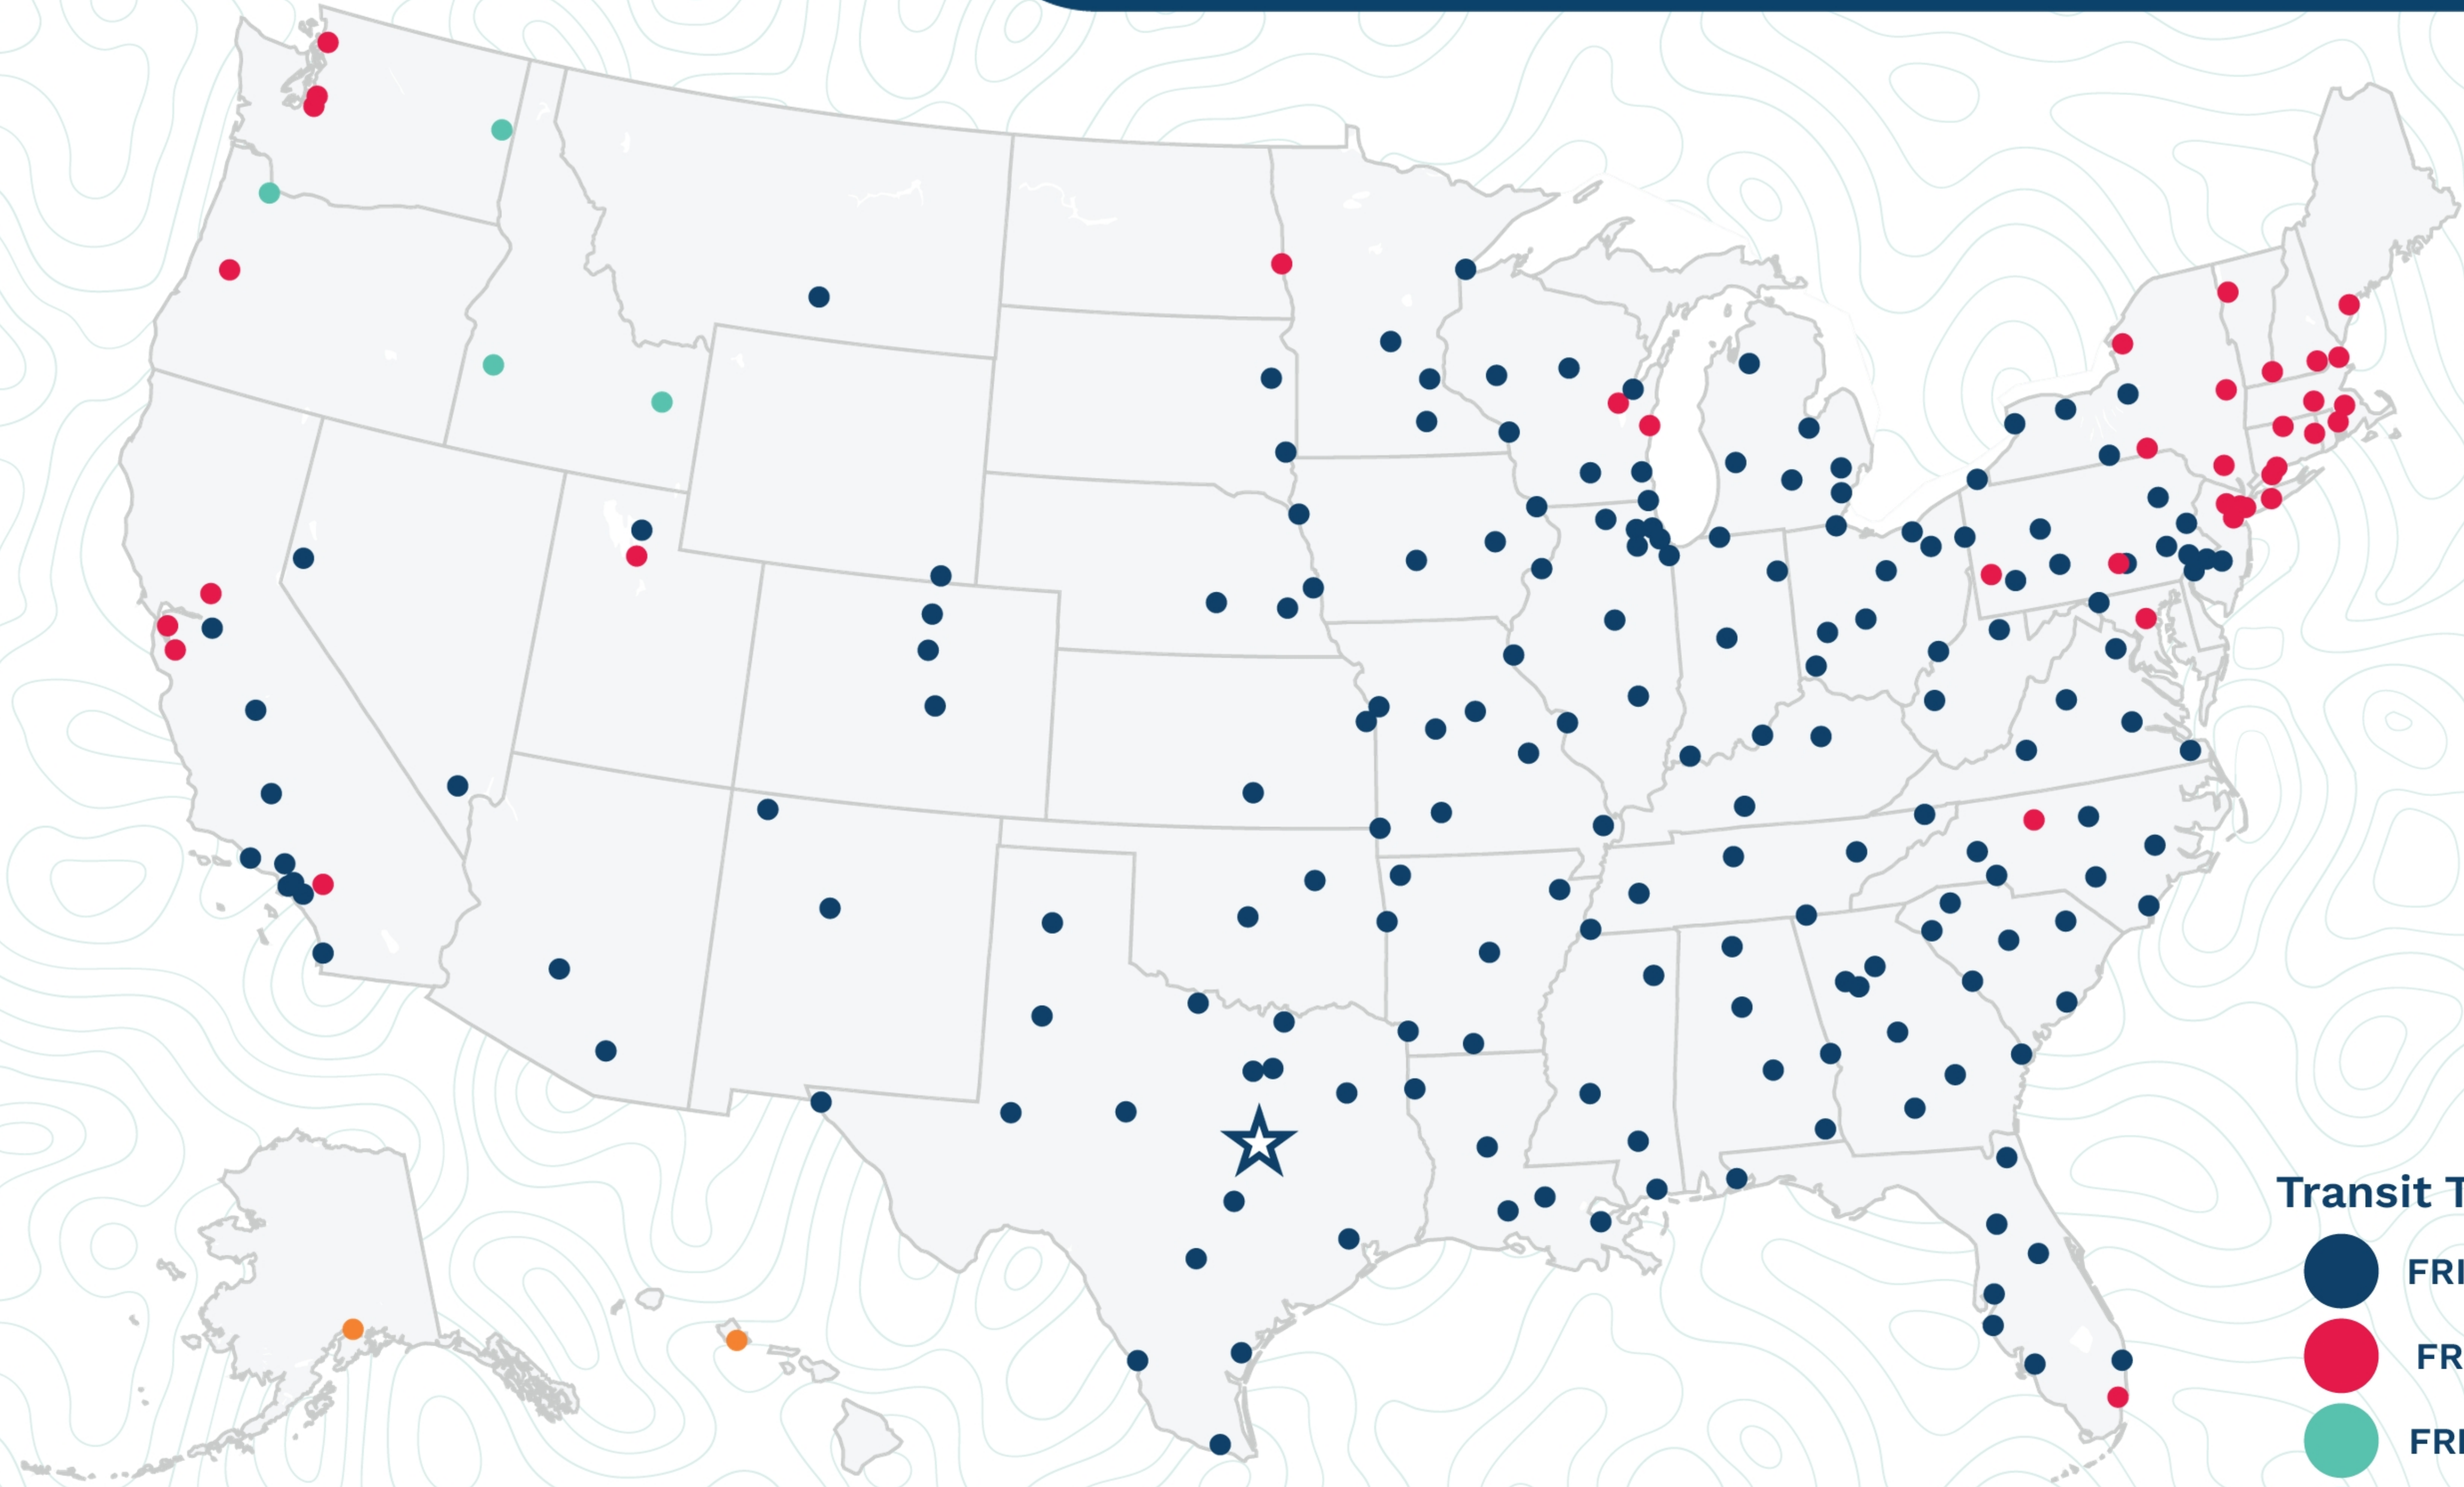

Waco

6102 S Interstate 35
Waco, TX 76706
(254) 666-1007

Transit Times*

- FRI-MON
- FRI-TUE
- FRI-WED
- FRI-THU
- FRI-FRI
- 1 WEEK +

*Map graphically represents outbound transit times to service centers and is for illustrative purposes only.