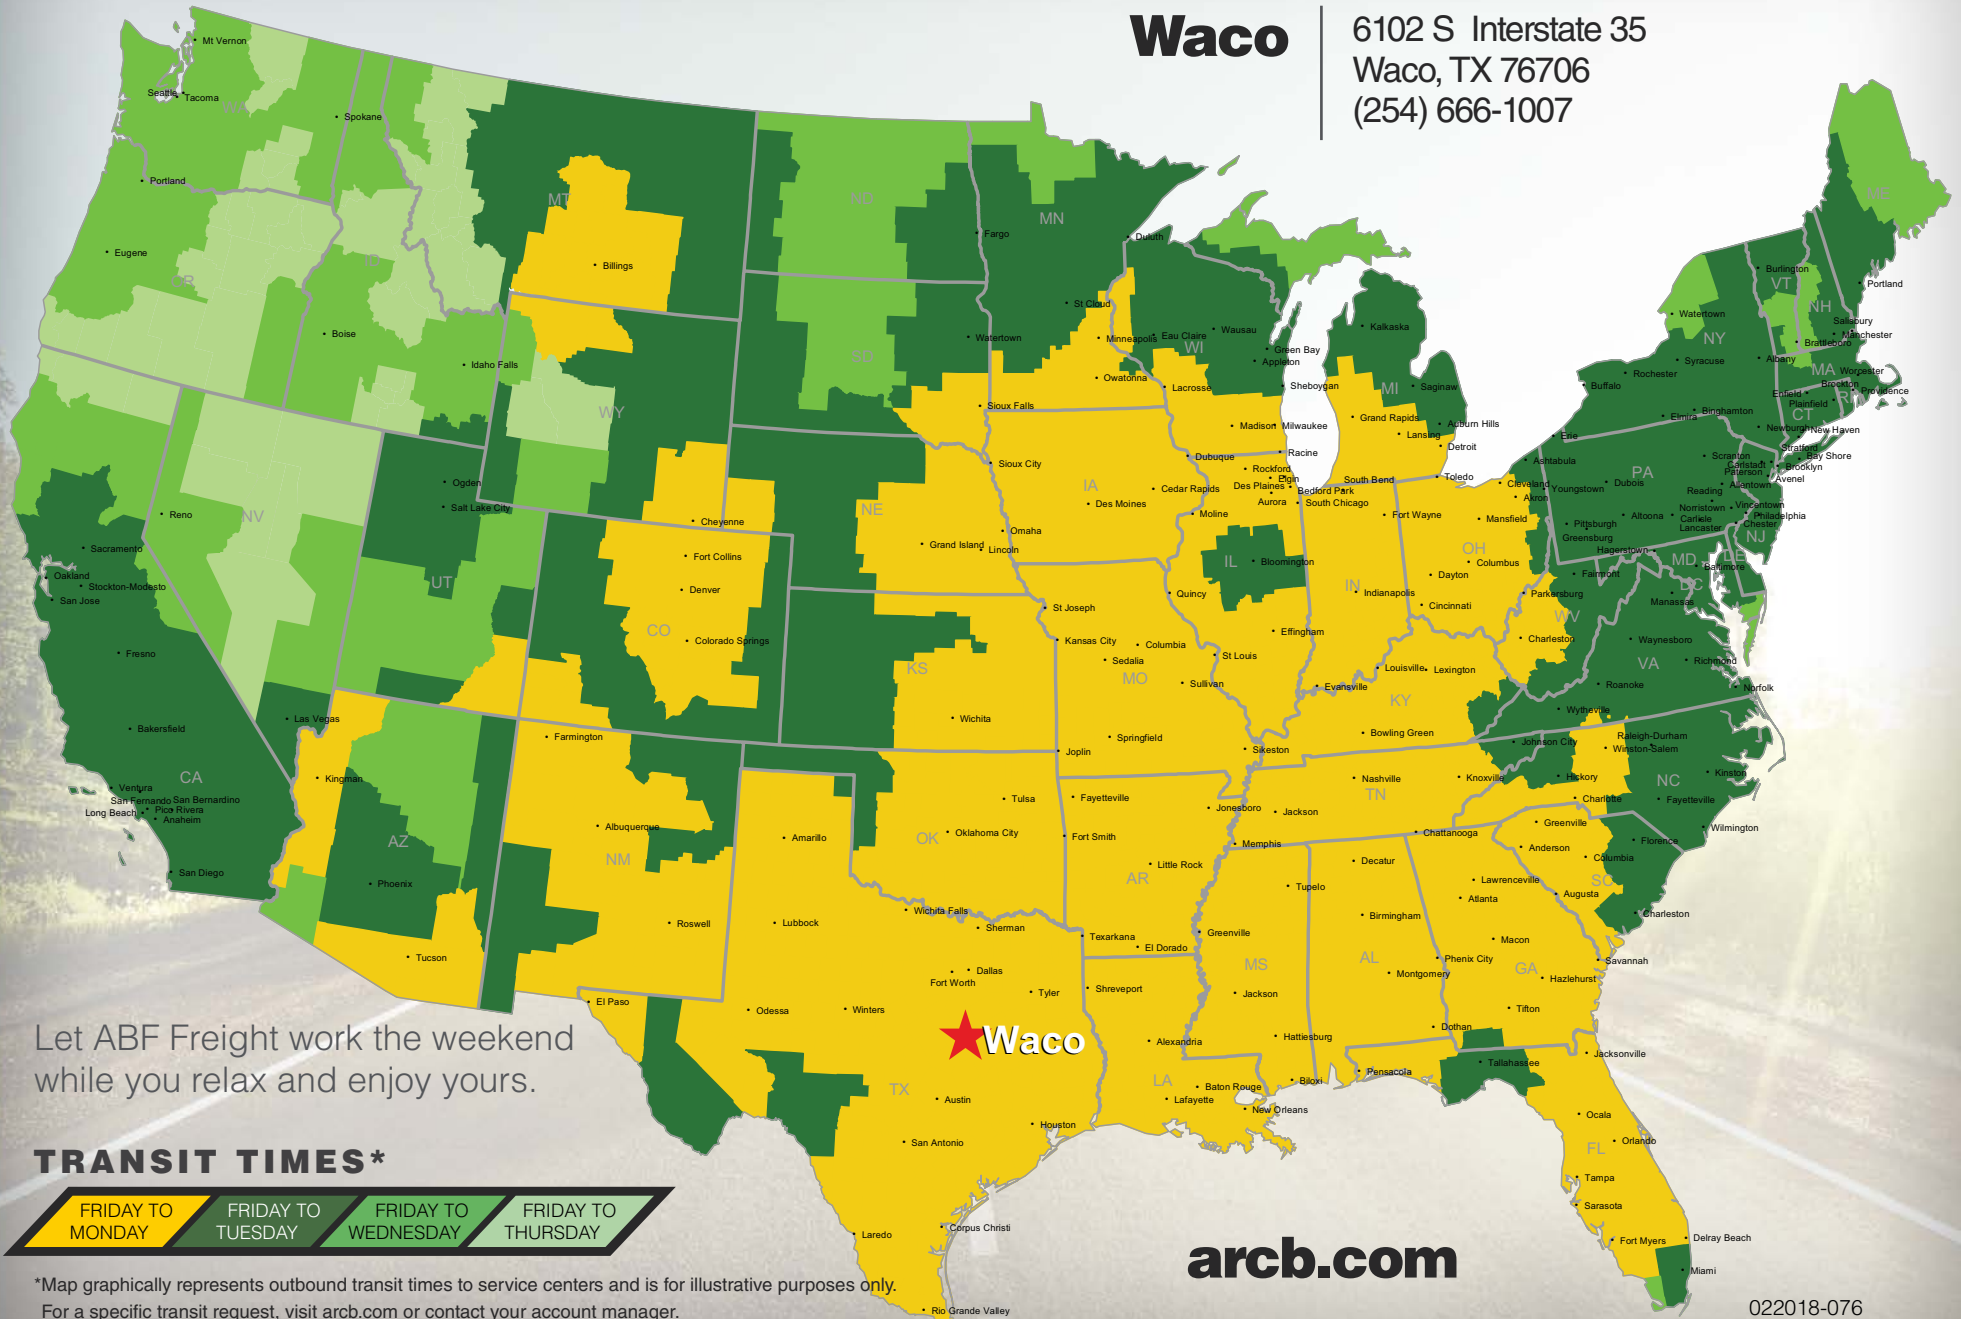

Waco

6102 S Interstate 35
Waco, TX 76706
(254) 666-1007

Let ABF Freight work the weekend while you relax and enjoy yours.

TRANSIT TIMES*

FRIDAY TO MONDAY	FRIDAY TO TUESDAY	FRIDAY TO WEDNESDAY	FRIDAY TO THURSDAY
------------------	-------------------	---------------------	--------------------

*Map graphically represents outbound transit times to service centers and is for illustrative purposes only. For a specific transit request, visit arcb.com or contact your account manager.

arcb.com

022018-076