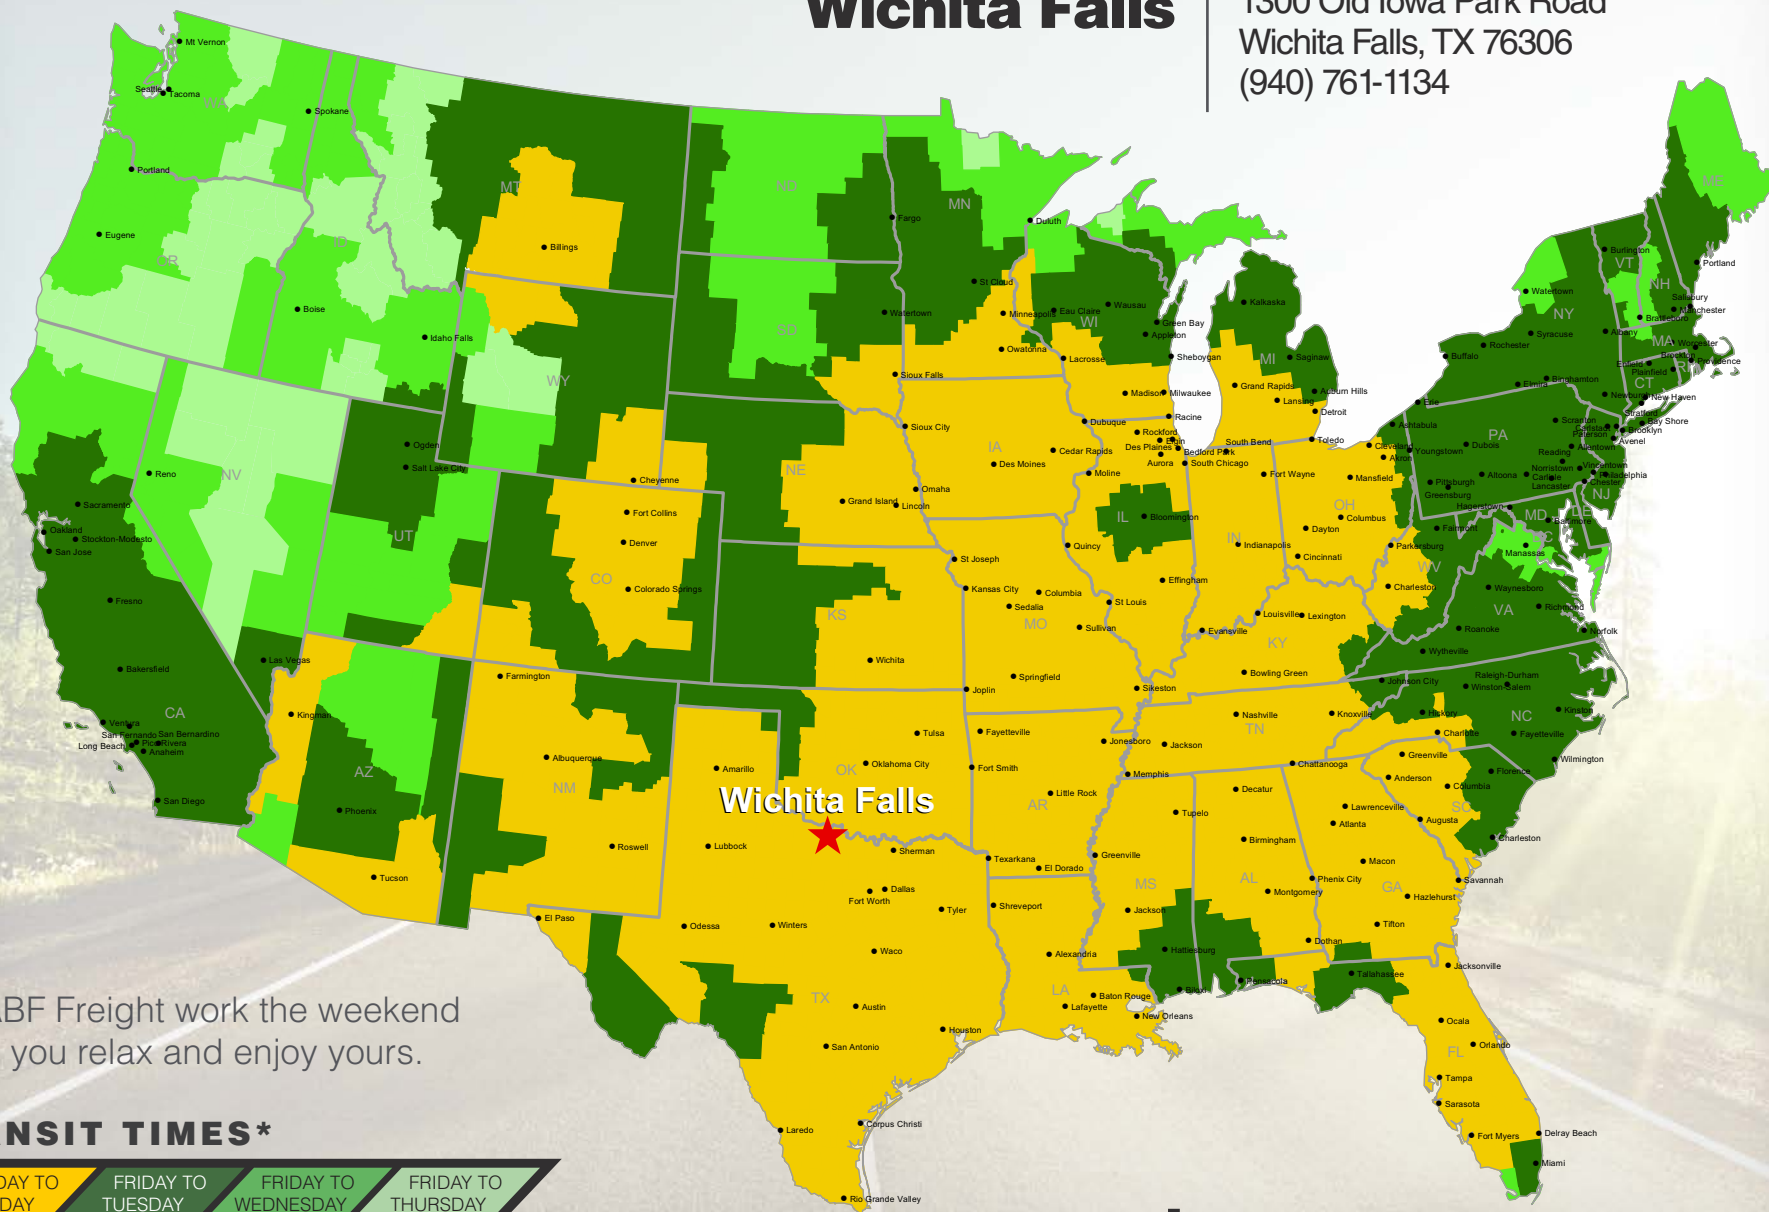

## Wichita Falls

1300 Old Iowa Park Road  
Wichita Falls, TX 76306  
(940) 761-1134

Wichita Falls

Let ABF Freight work the weekend while you relax and enjoy yours.

### TRANSIT TIMES\*

FRIDAY TO MONDAY

FRIDAY TO TUESDAY

FRIDAY TO WEDNESDAY

FRIDAY TO THURSDAY

\*Map graphically represents outbound transit times to service centers and is for illustrative purposes only. For a specific transit request, visit [arcb.com](http://arcb.com) or contact your account manager.