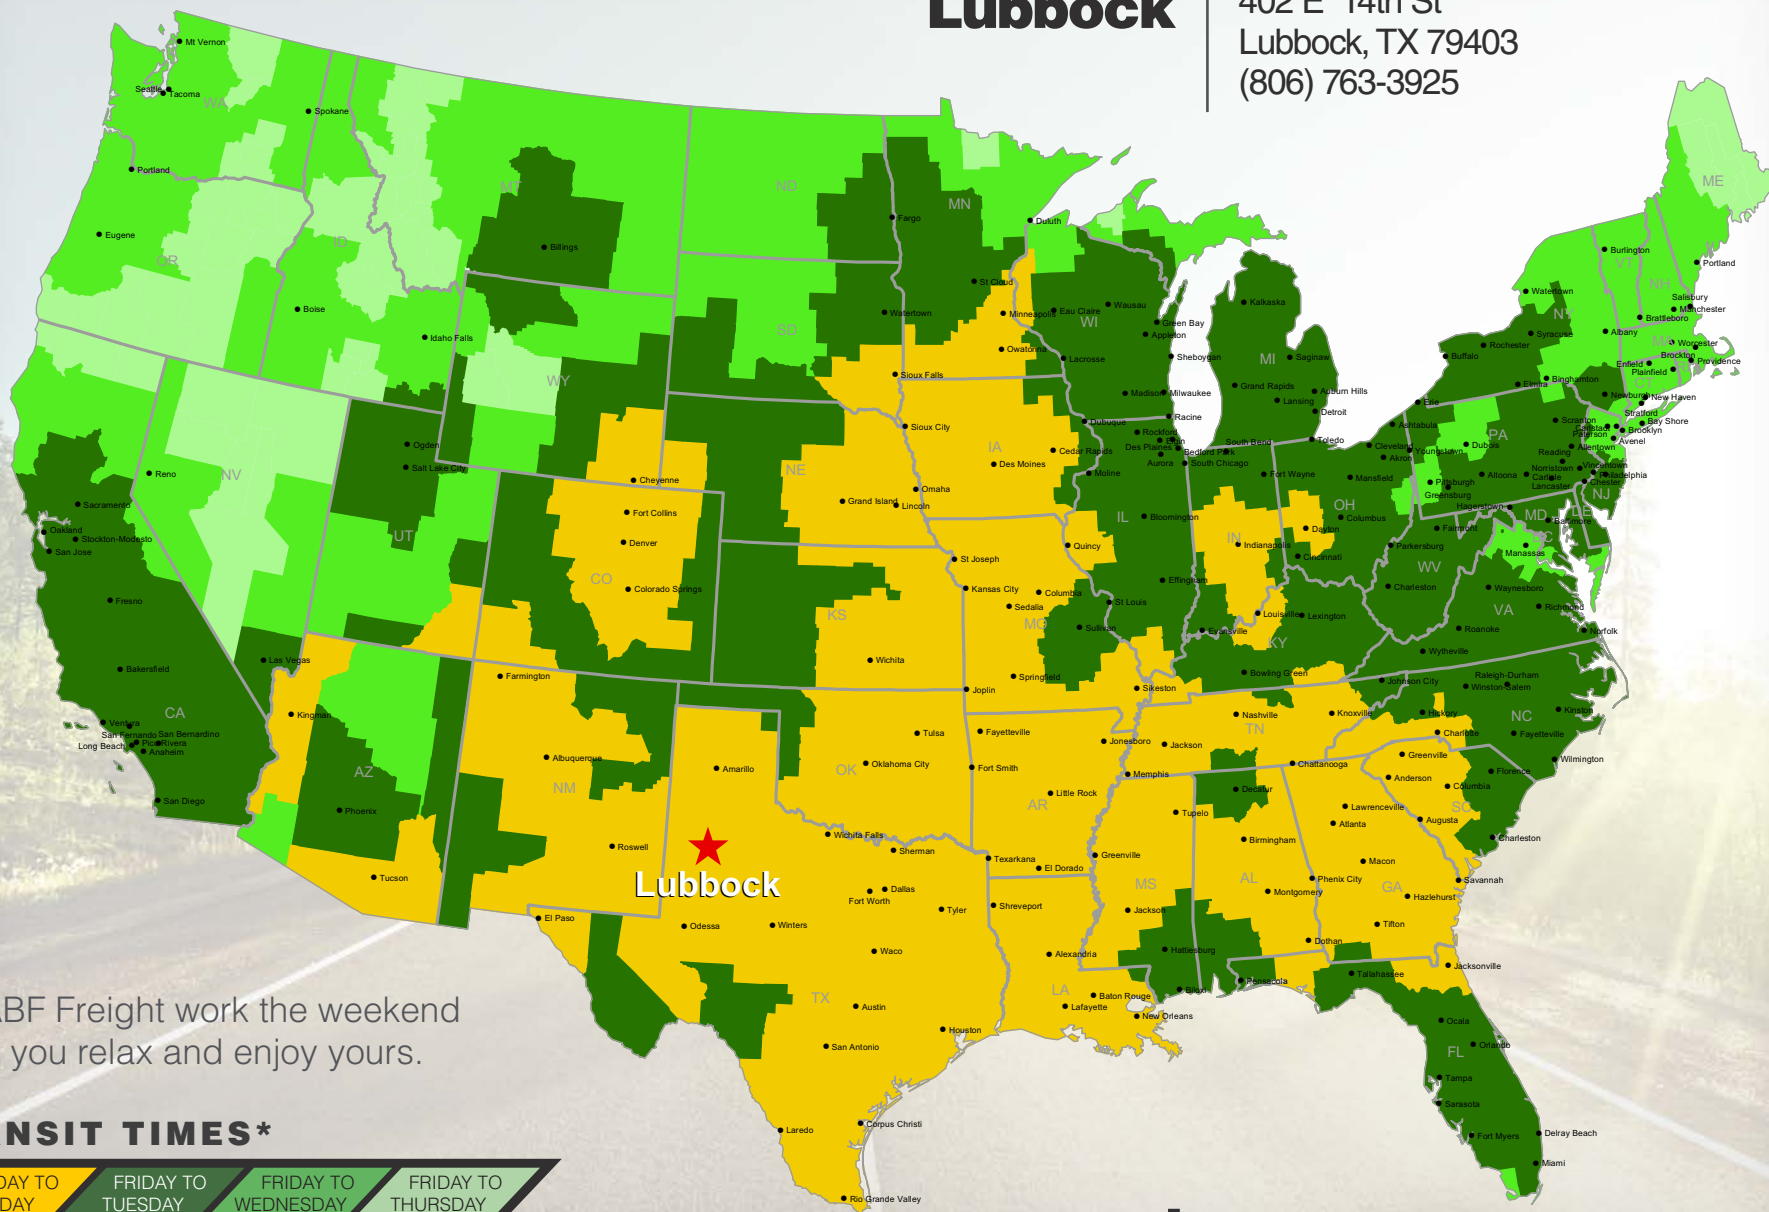

Lubbock

402 E 14th St
Lubbock, TX 79403
(806) 763-3925

Let ABF Freight work the weekend while you relax and enjoy yours.

TRANSIT TIMES*

FRIDAY TO MONDAY

FRIDAY TO TUESDAY

FRIDAY TO WEDNESDAY

FRIDAY TO THURSDAY

*Map graphically represents outbound transit times to service centers and is for illustrative purposes only. For a specific transit request, visit arcb.com or contact your account manager.

arcb.com

022018-078