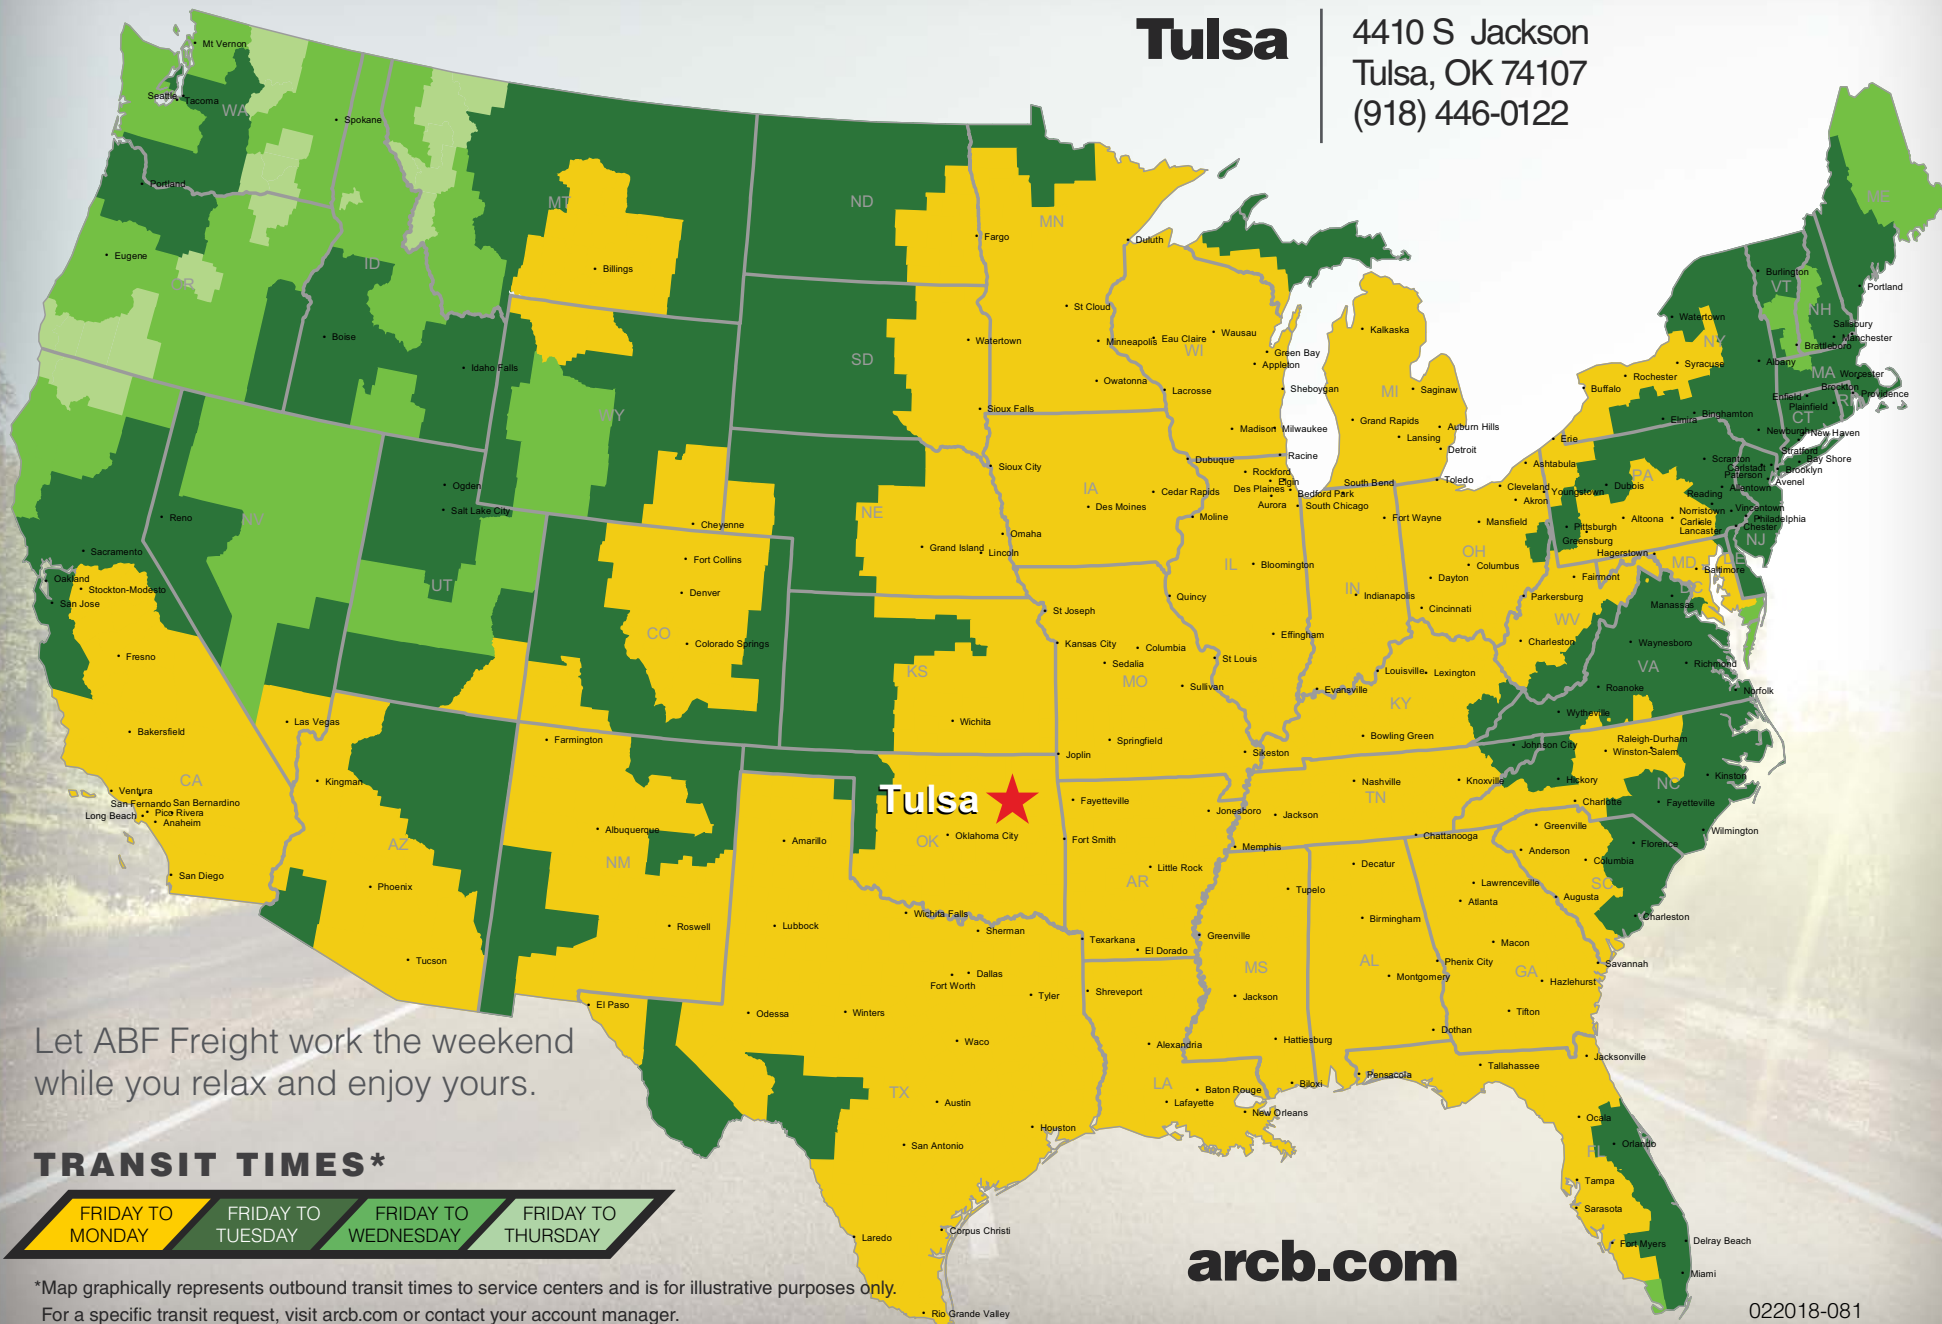

Tulsa

4410 S Jackson
Tulsa, OK 74107
(918) 446-0122

Let ABF Freight work the weekend while you relax and enjoy yours.

TRANSIT TIMES*

FRIDAY TO MONDAY	FRIDAY TO TUESDAY	FRIDAY TO WEDNESDAY	FRIDAY TO THURSDAY
------------------	-------------------	---------------------	--------------------

*Map graphically represents outbound transit times to service centers and is for illustrative purposes only. For a specific transit request, visit arcb.com or contact your account manager.

arcb.com

022018-081