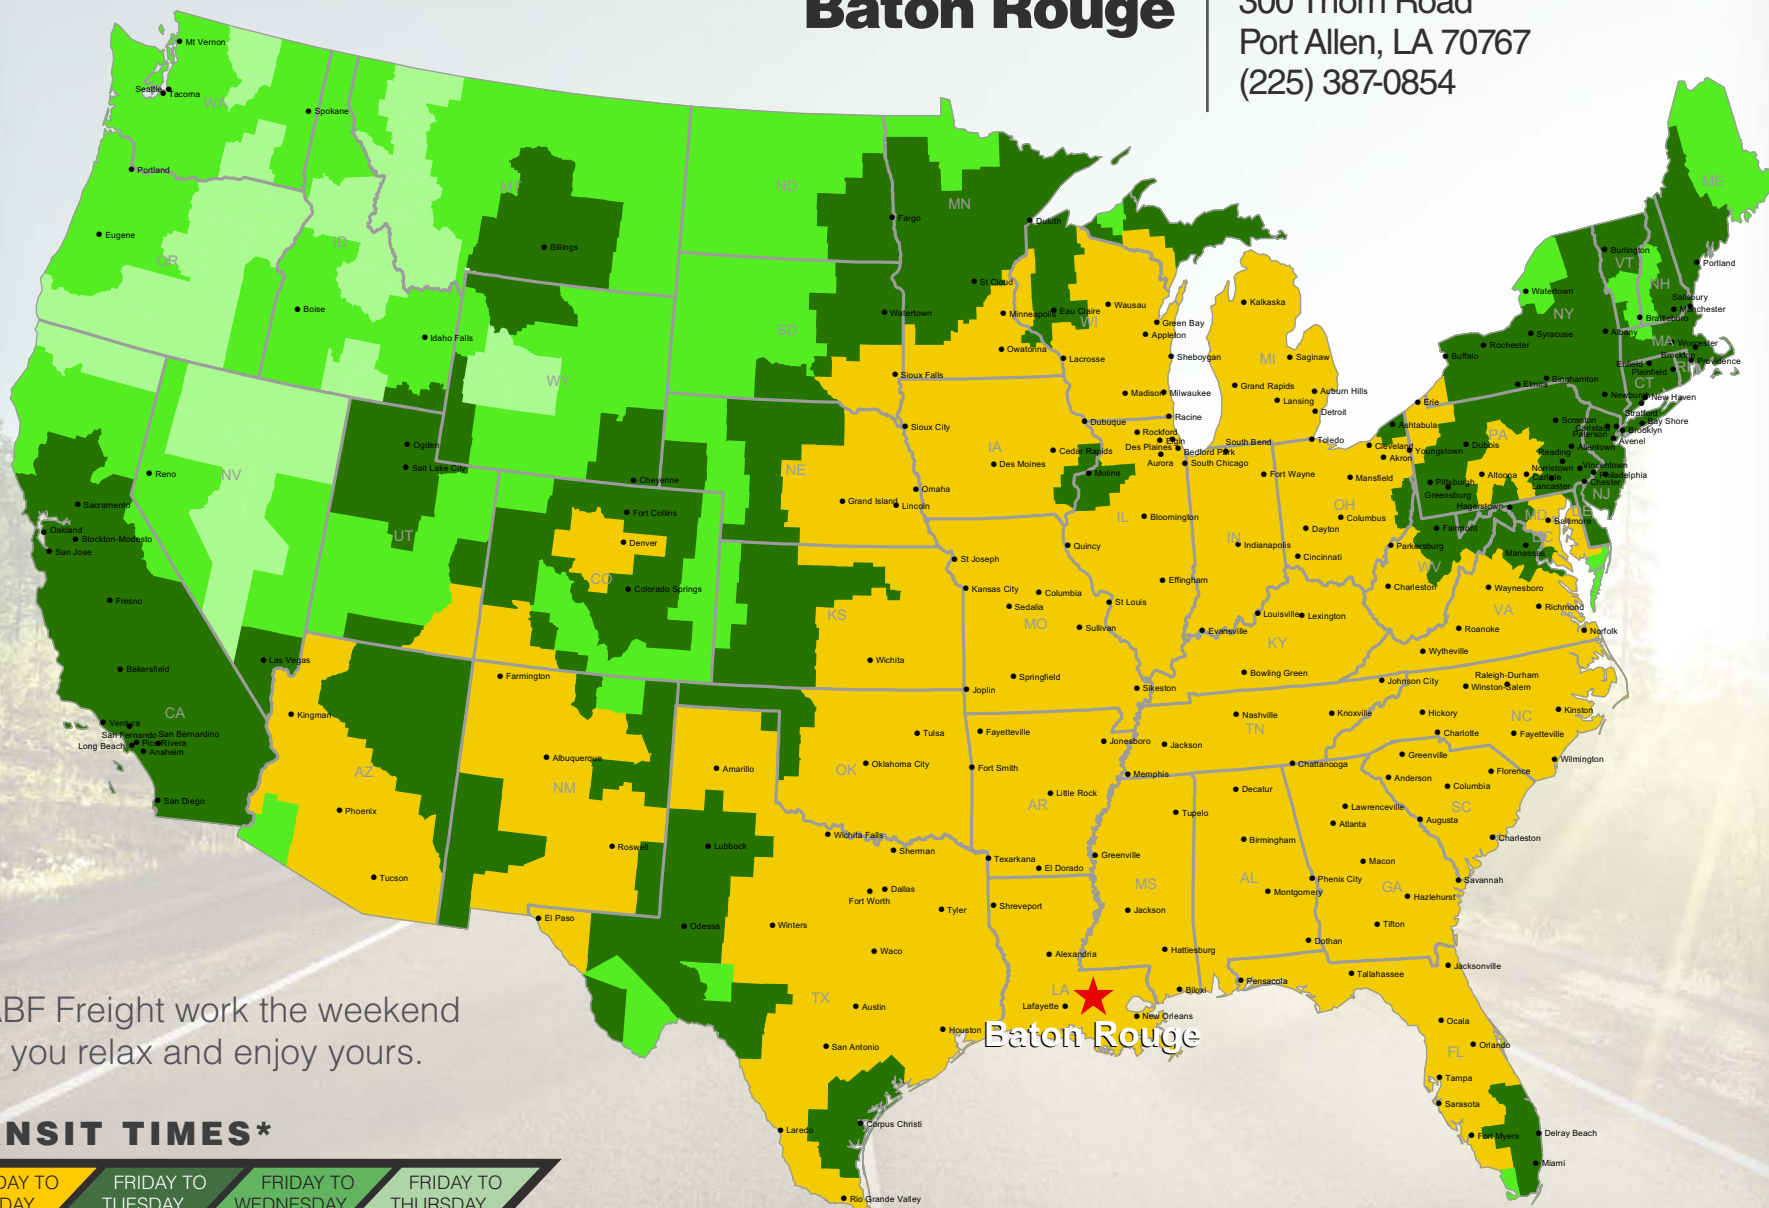

## Baton Rouge

300 Thorn Road  
 Port Allen, LA 70767  
 (225) 387-0854

Let ABF Freight work the weekend while you relax and enjoy yours.

### TRANSIT TIMES\*

FRIDAY TO MONDAY

FRIDAY TO TUESDAY

FRIDAY TO WEDNESDAY

FRIDAY TO THURSDAY

\*Map graphically represents outbound transit times to service centers and is for illustrative purposes only. For a specific transit request, visit [arcb.com](http://arcb.com) or contact your account manager.