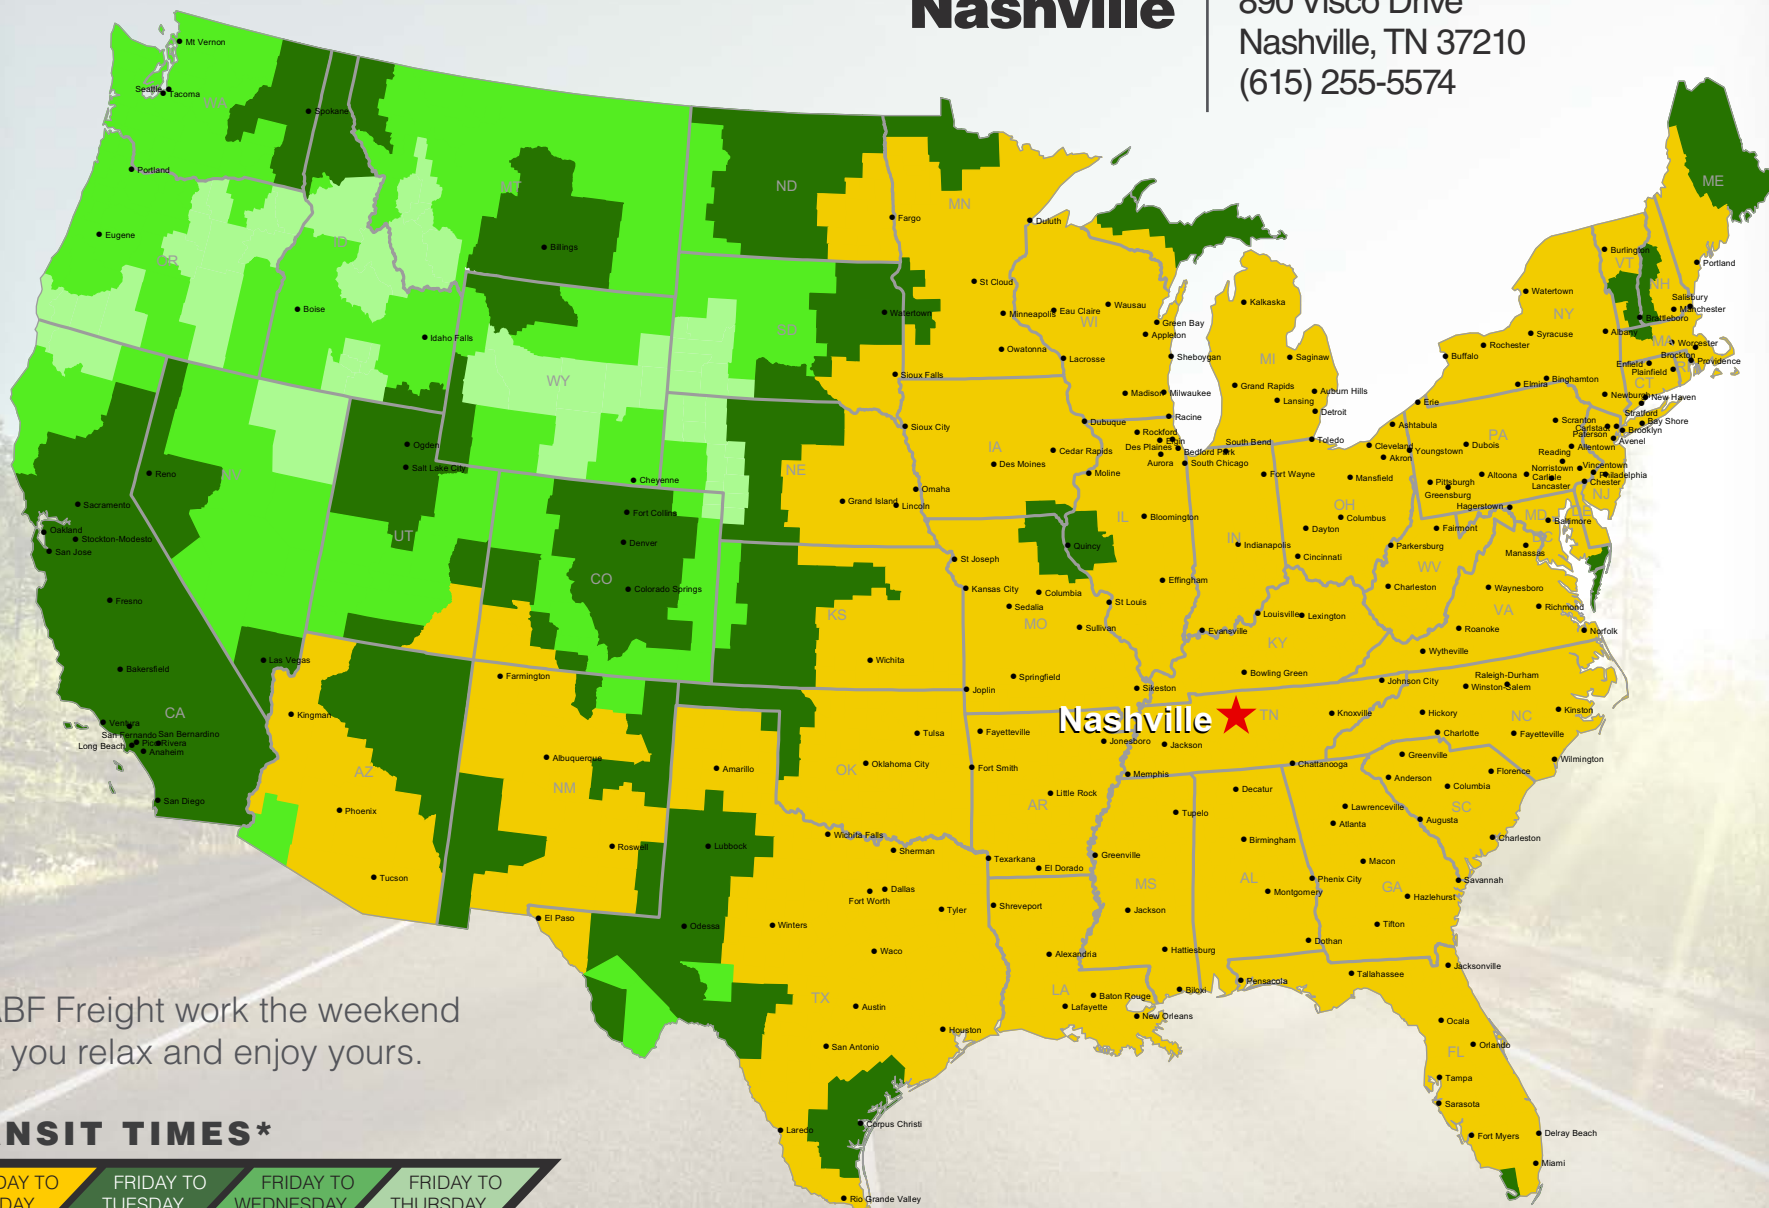

Nashville

890 Visco Drive
Nashville, TN 37210
(615) 255-5574

Let ABF Freight work the weekend while you relax and enjoy yours.

TRANSIT TIMES*

FRIDAY TO MONDAY

FRIDAY TO TUESDAY

FRIDAY TO WEDNESDAY

FRIDAY TO THURSDAY

*Map graphically represents outbound transit times to service centers and is for illustrative purposes only. For a specific transit request, visit arcb.com or contact your account manager.

arcb.com

022018-094