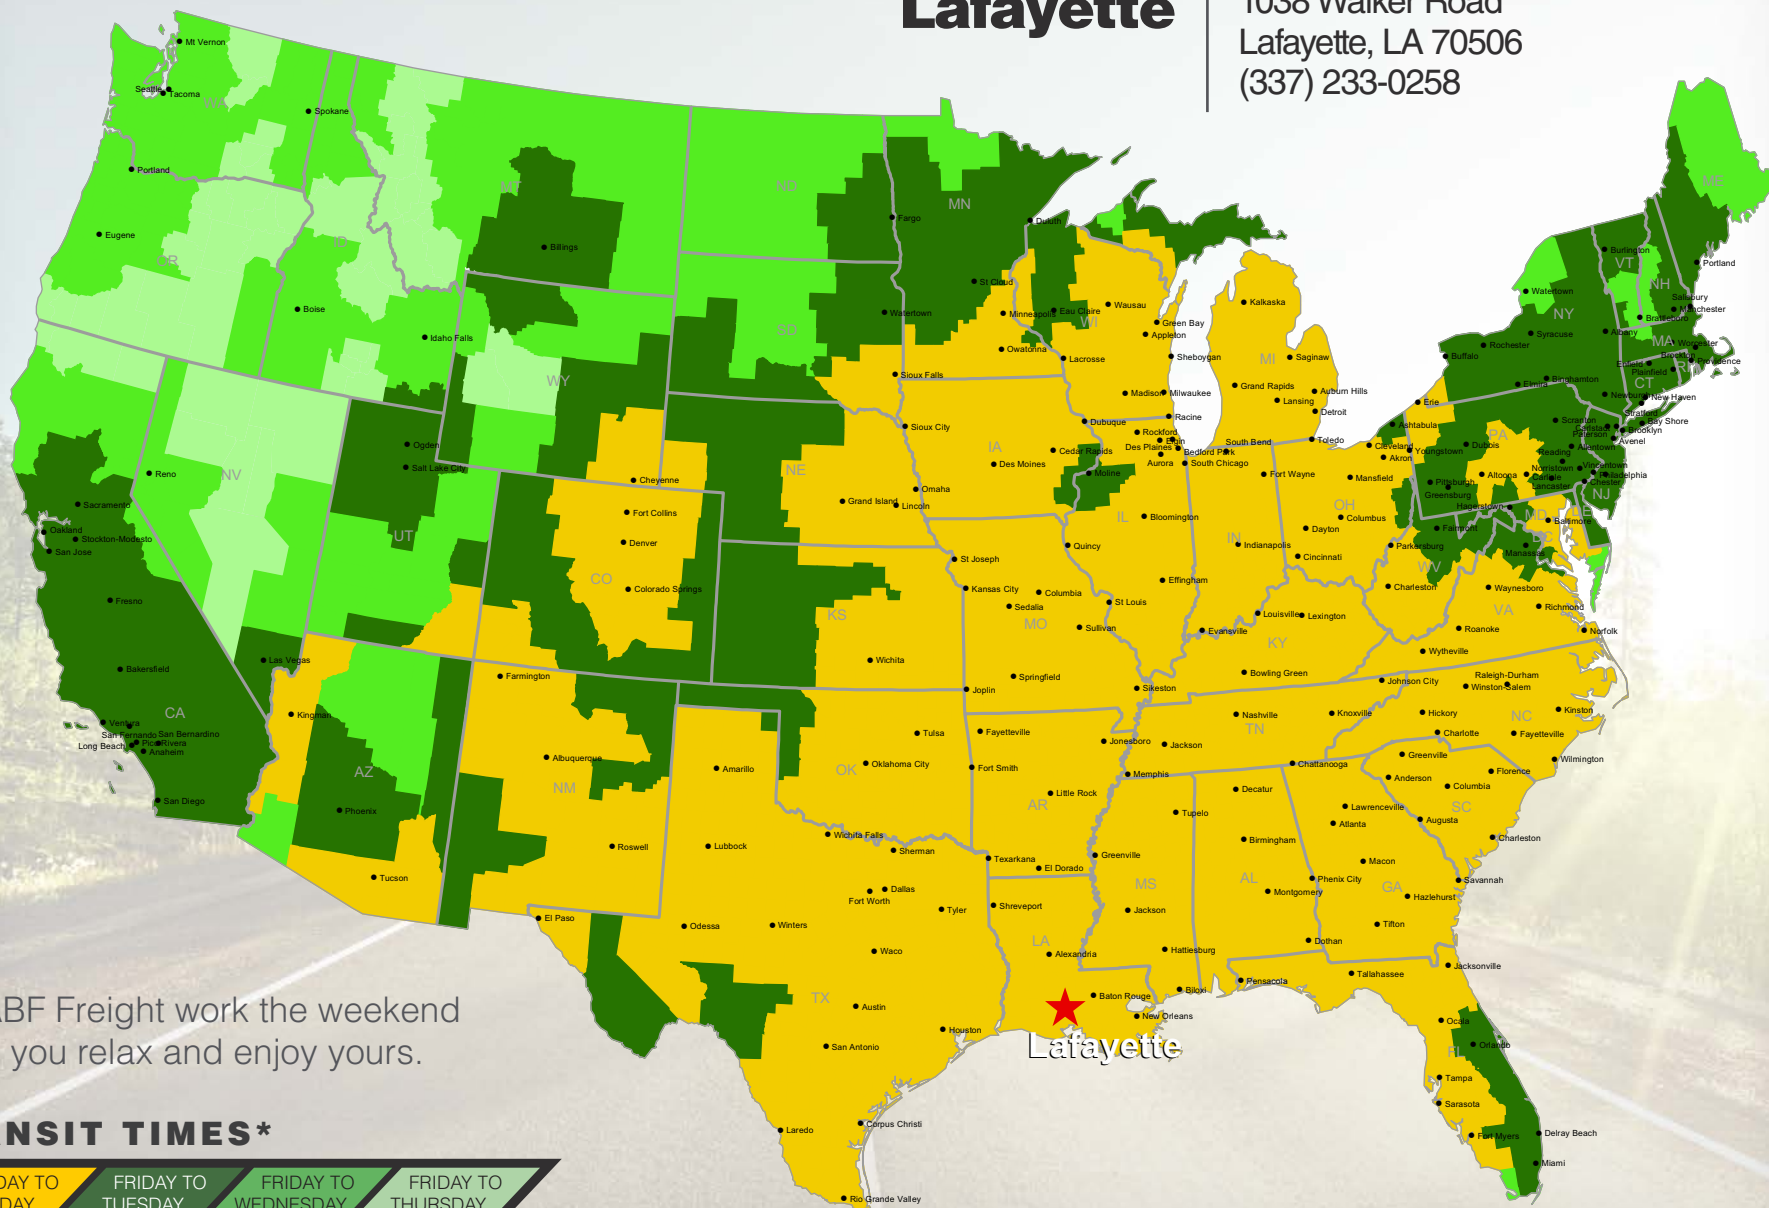

Lafayette

1038 Walker Road
Lafayette, LA 70506
(337) 233-0258

Let ABF Freight work the weekend while you relax and enjoy yours.

TRANSIT TIMES*

FRIDAY TO MONDAY

FRIDAY TO TUESDAY

FRIDAY TO WEDNESDAY

FRIDAY TO THURSDAY

*Map graphically represents outbound transit times to service centers and is for illustrative purposes only. For a specific transit request, visit arcb.com or contact your account manager.

arcb.com

022018-098