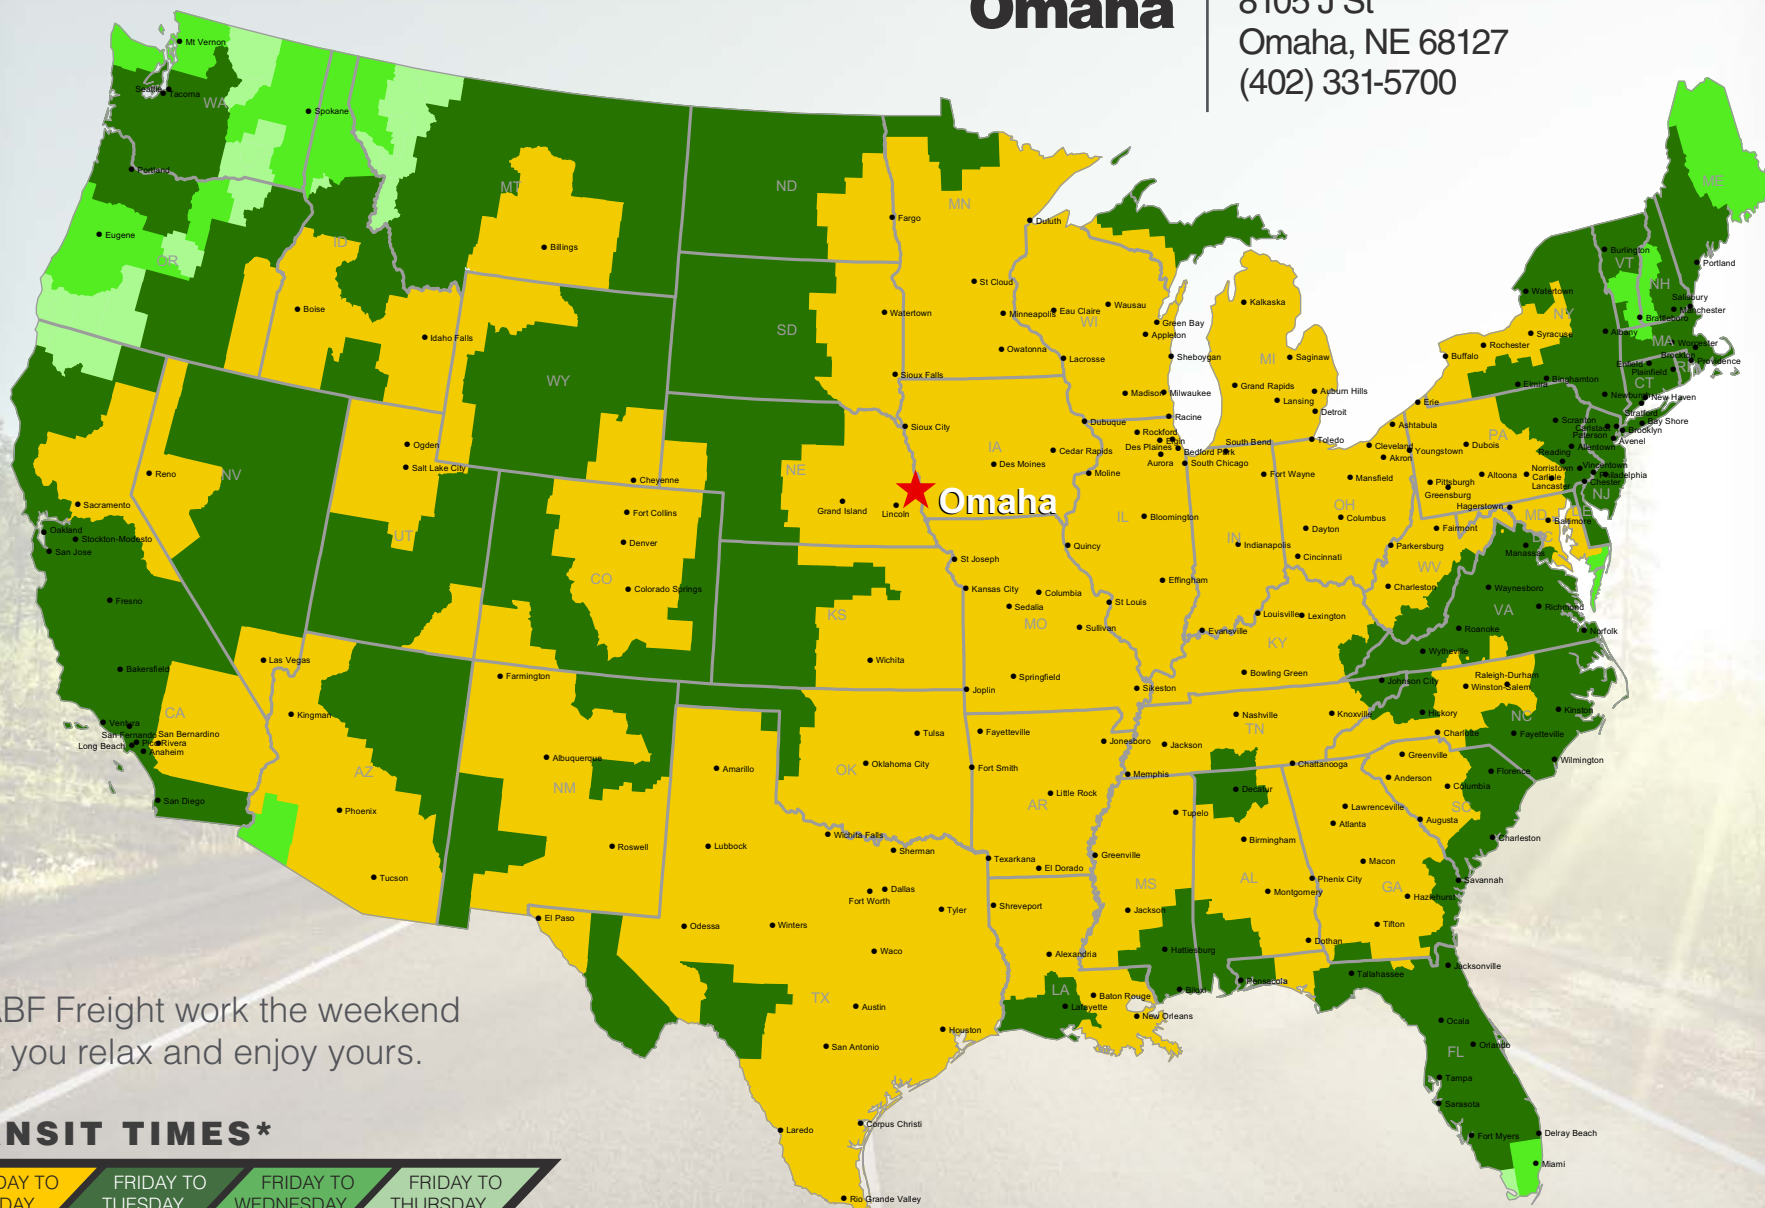

Omaha

8105 J St
Omaha, NE 68127
(402) 331-5700

Let ABF Freight work the weekend while you relax and enjoy yours.

TRANSIT TIMES*

FRIDAY TO MONDAY

FRIDAY TO TUESDAY

FRIDAY TO WEDNESDAY

FRIDAY TO THURSDAY

*Map graphically represents outbound transit times to service centers and is for illustrative purposes only. For a specific transit request, visit arcb.com or contact your account manager.

arcb.com

022018-100