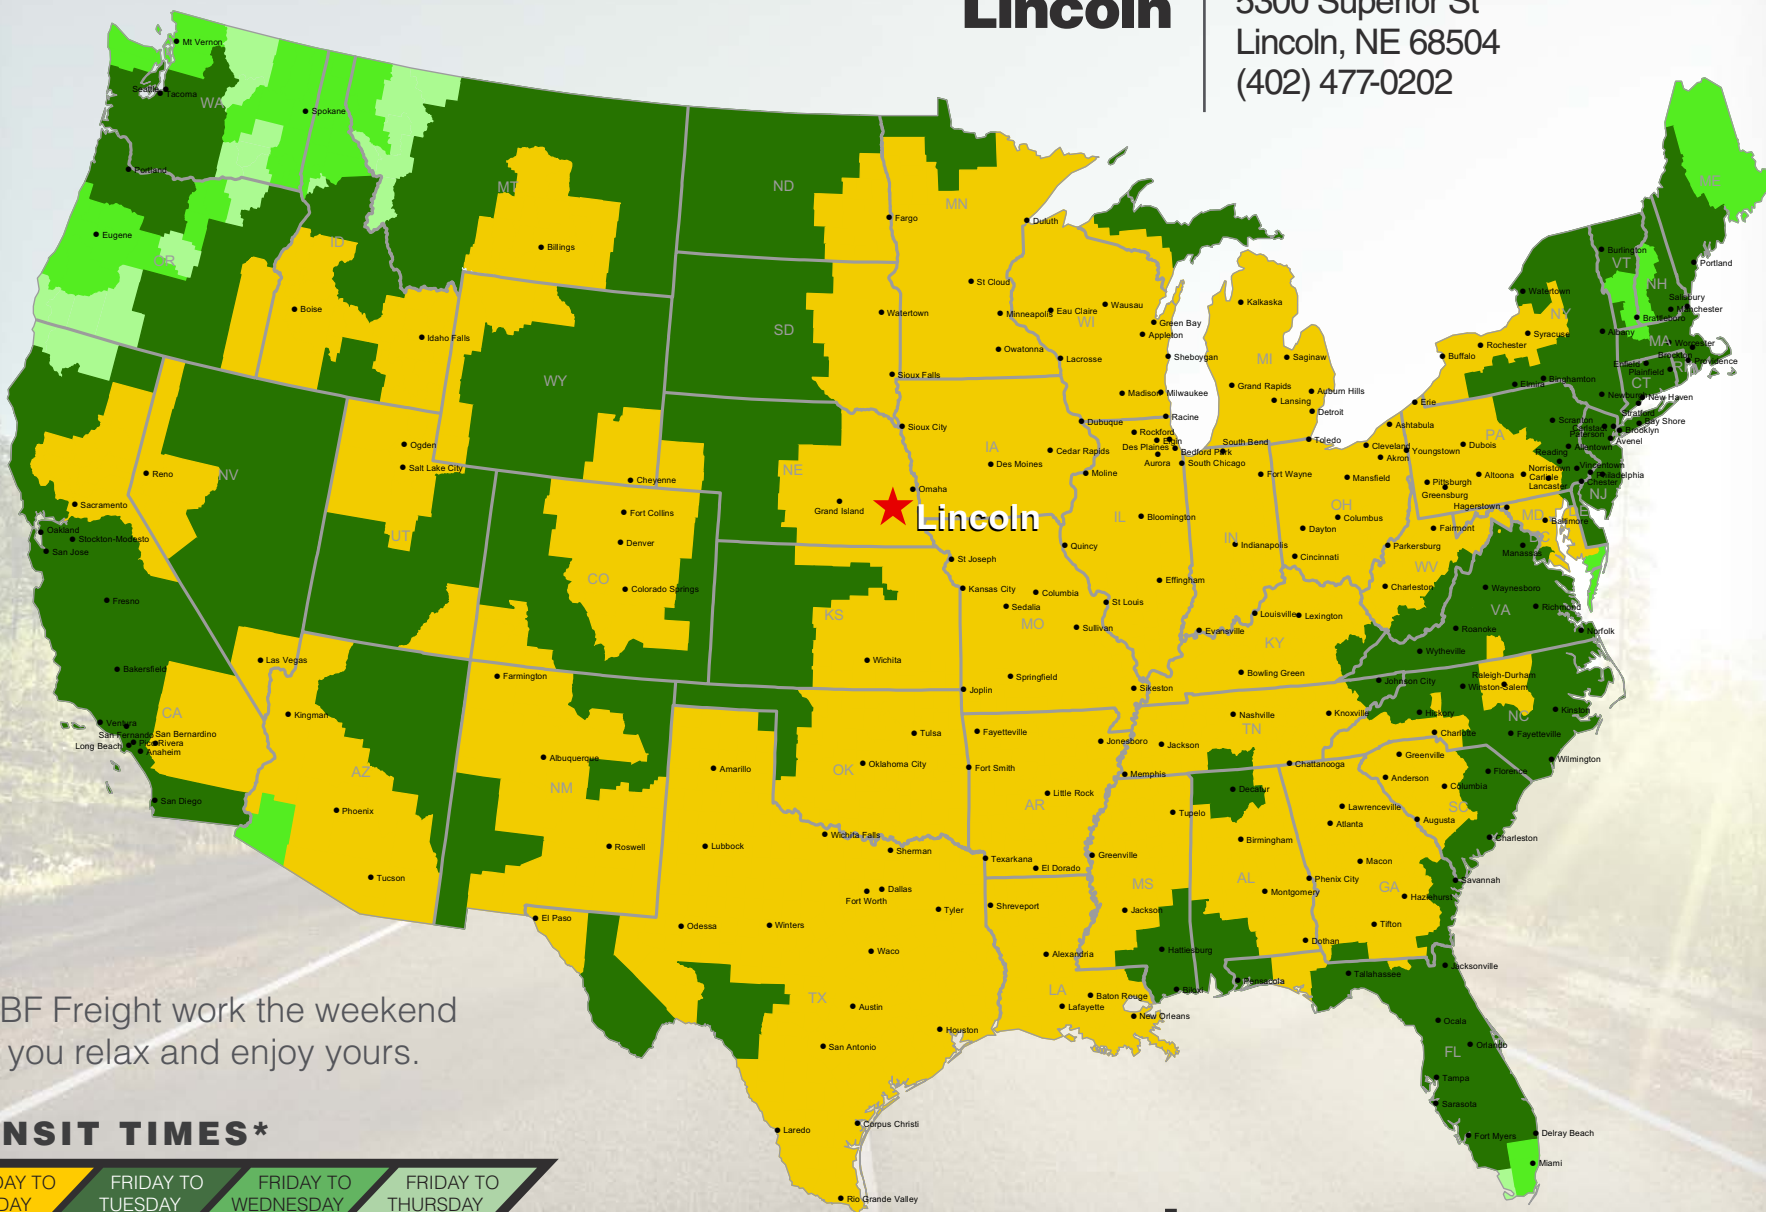

## Lincoln

5300 Superior St  
Lincoln, NE 68504  
(402) 477-0202

Let ABF Freight work the weekend while you relax and enjoy yours.

### TRANSIT TIMES\*

FRIDAY TO MONDAY

FRIDAY TO TUESDAY

FRIDAY TO WEDNESDAY

FRIDAY TO THURSDAY

\*Map graphically represents outbound transit times to service centers and is for illustrative purposes only. For a specific transit request, visit [arcb.com](http://arcb.com) or contact your account manager.