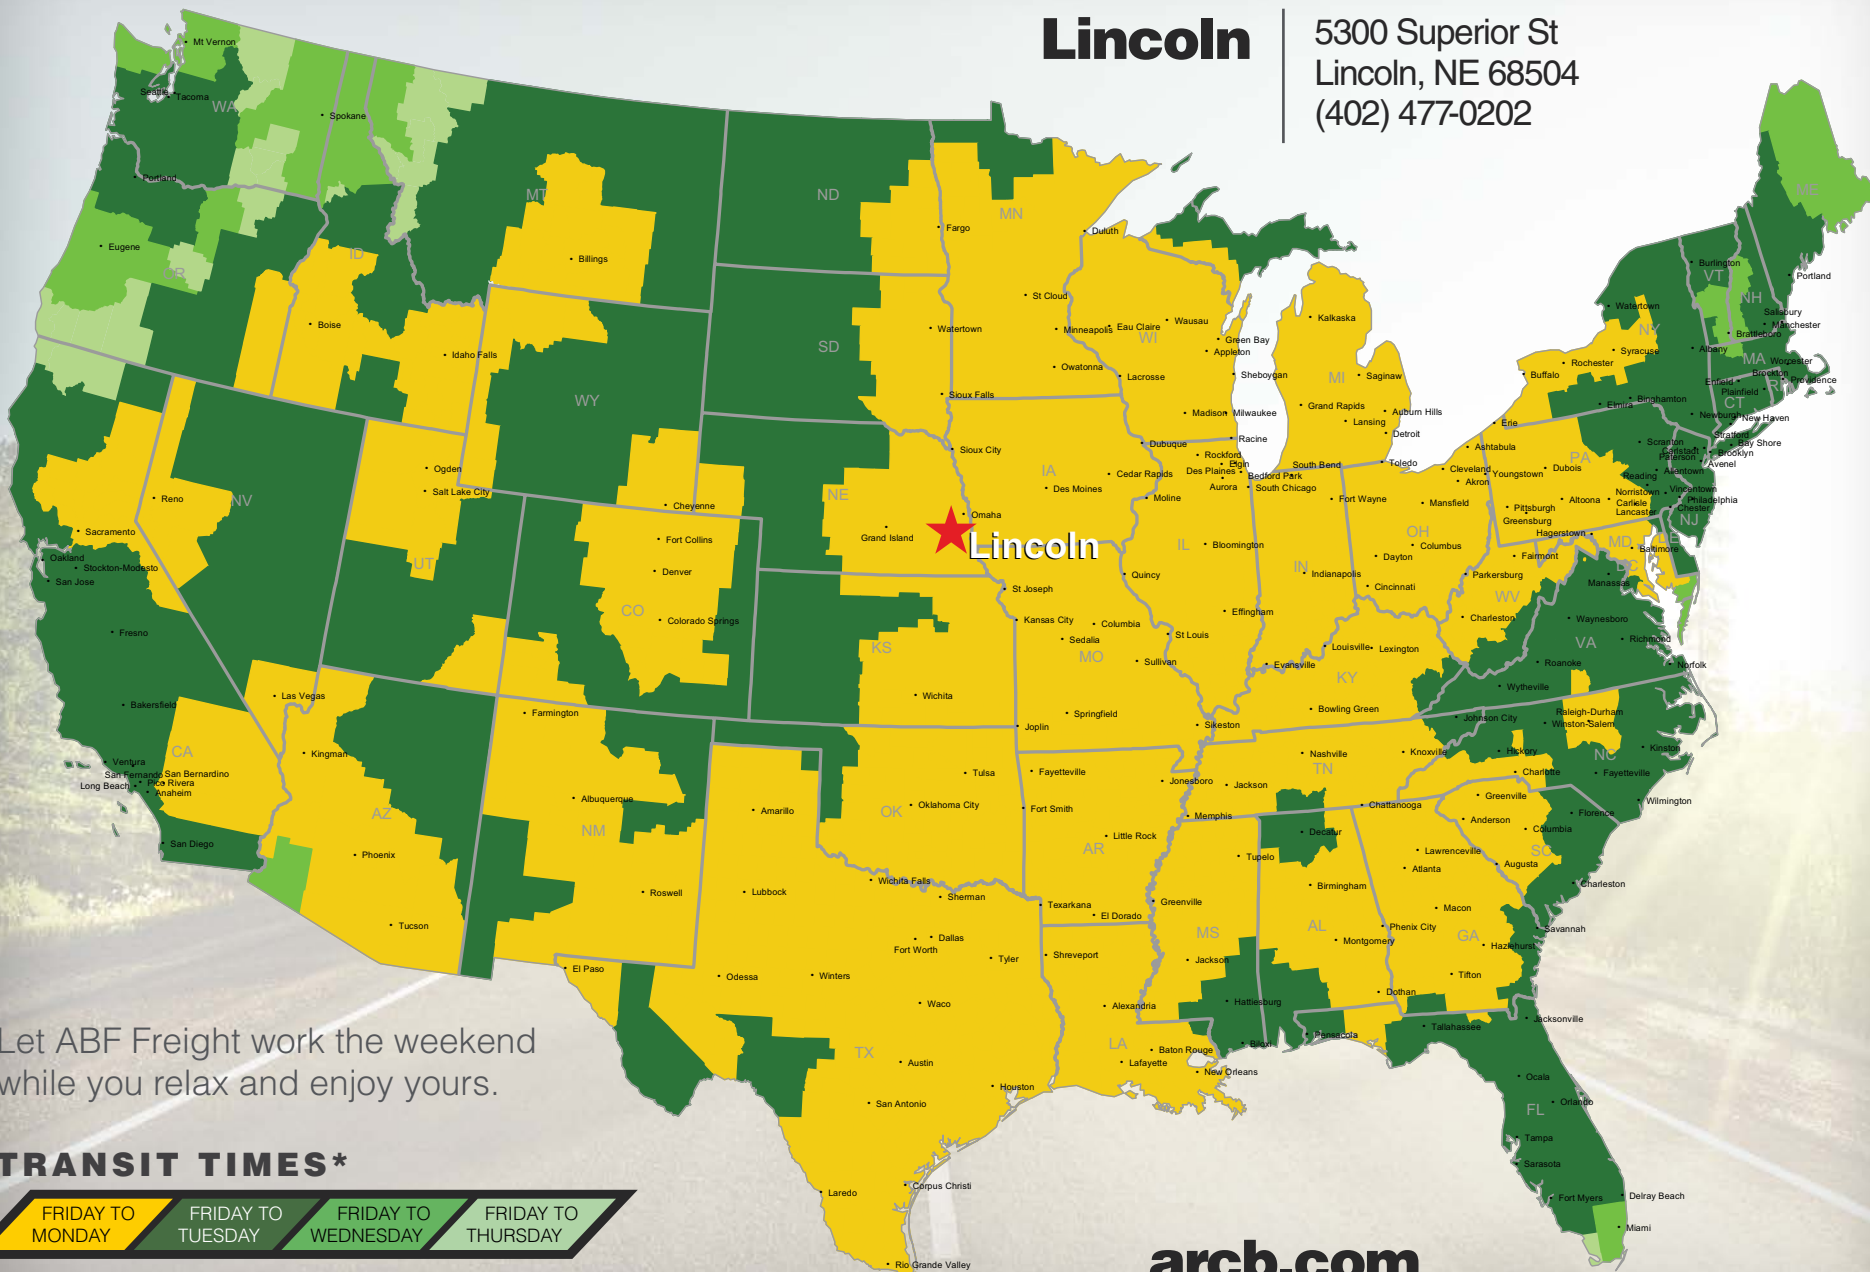

Lincoln

5300 Superior St
Lincoln, NE 68504
(402) 477-0202

Let ABF Freight work the weekend while you relax and enjoy yours.

TRANSIT TIMES*

FRIDAY TO MONDAY	FRIDAY TO TUESDAY	FRIDAY TO WEDNESDAY	FRIDAY TO THURSDAY
------------------	-------------------	---------------------	--------------------

*Map graphically represents outbound transit times to service centers and is for illustrative purposes only. For a specific transit request, visit arcb.com or contact your account manager.

arcb.com

022018-101