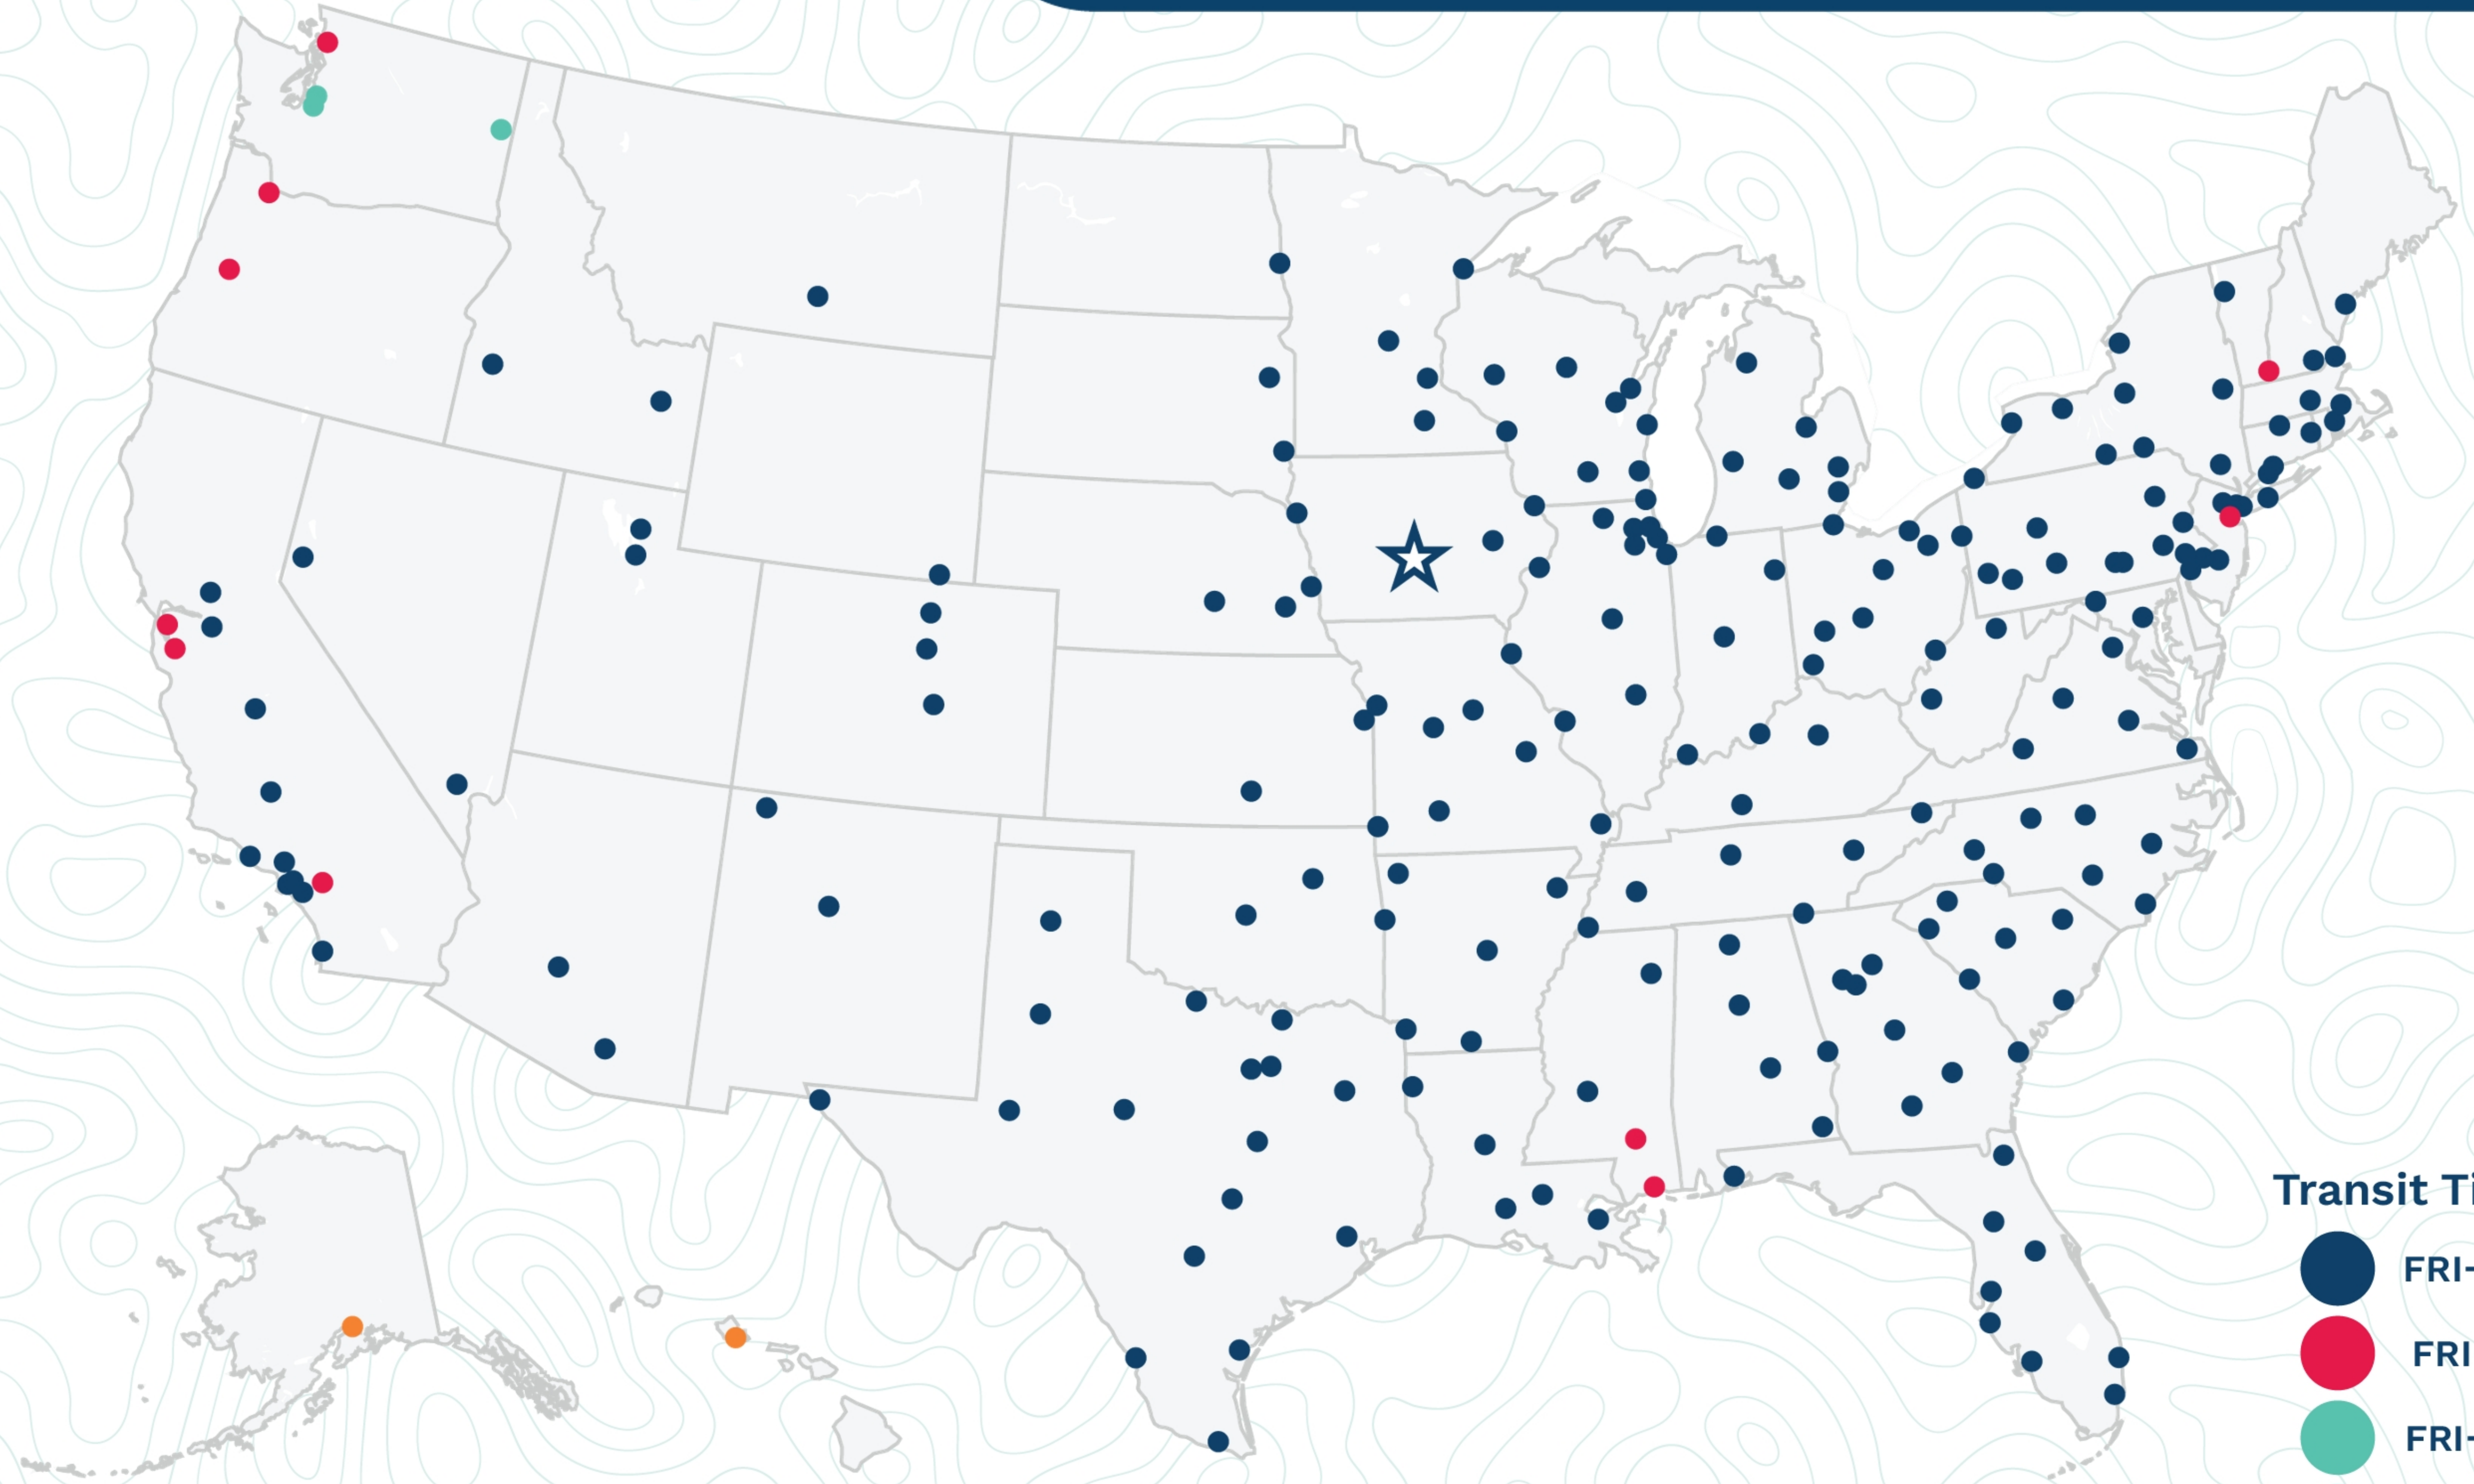

Des Moines

6144 Ne 22nd St  
Des Moines, IA 50313  
(515) 964-8217

Transit Times\*

- FRI-MON
- FRI-TUE
- FRI-WED
- FRI-THU
- FRI-FRI
- 1 WEEK +

\*Map graphically represents outbound transit times to service centers and is for illustrative purposes only.