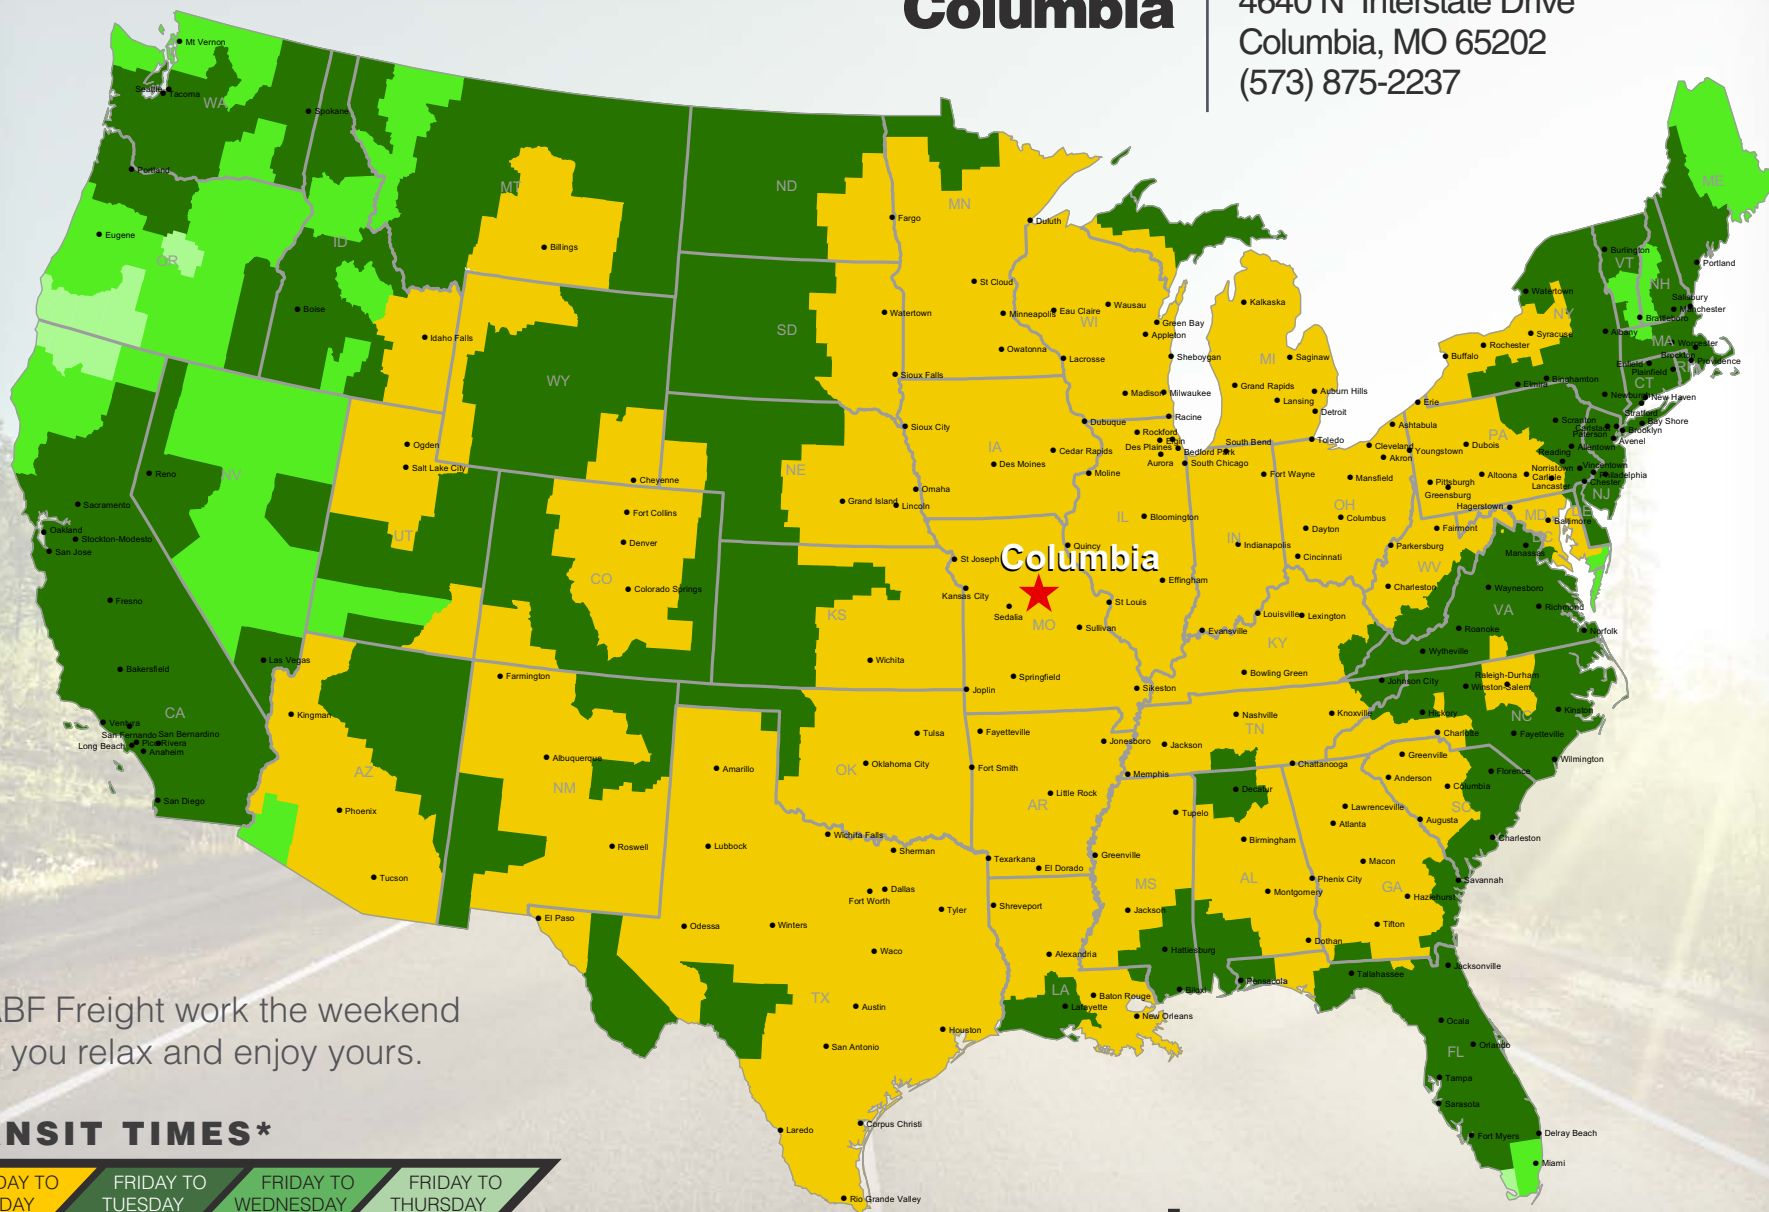

Columbia

4640 N Interstate Drive
Columbia, MO 65202
(573) 875-2237

Let ABF Freight work the weekend while you relax and enjoy yours.

TRANSIT TIMES*

FRIDAY TO MONDAY

FRIDAY TO TUESDAY

FRIDAY TO WEDNESDAY

FRIDAY TO THURSDAY

*Map graphically represents outbound transit times to service centers and is for illustrative purposes only. For a specific transit request, visit arcb.com or contact your account manager.

arcb.com

022018-104