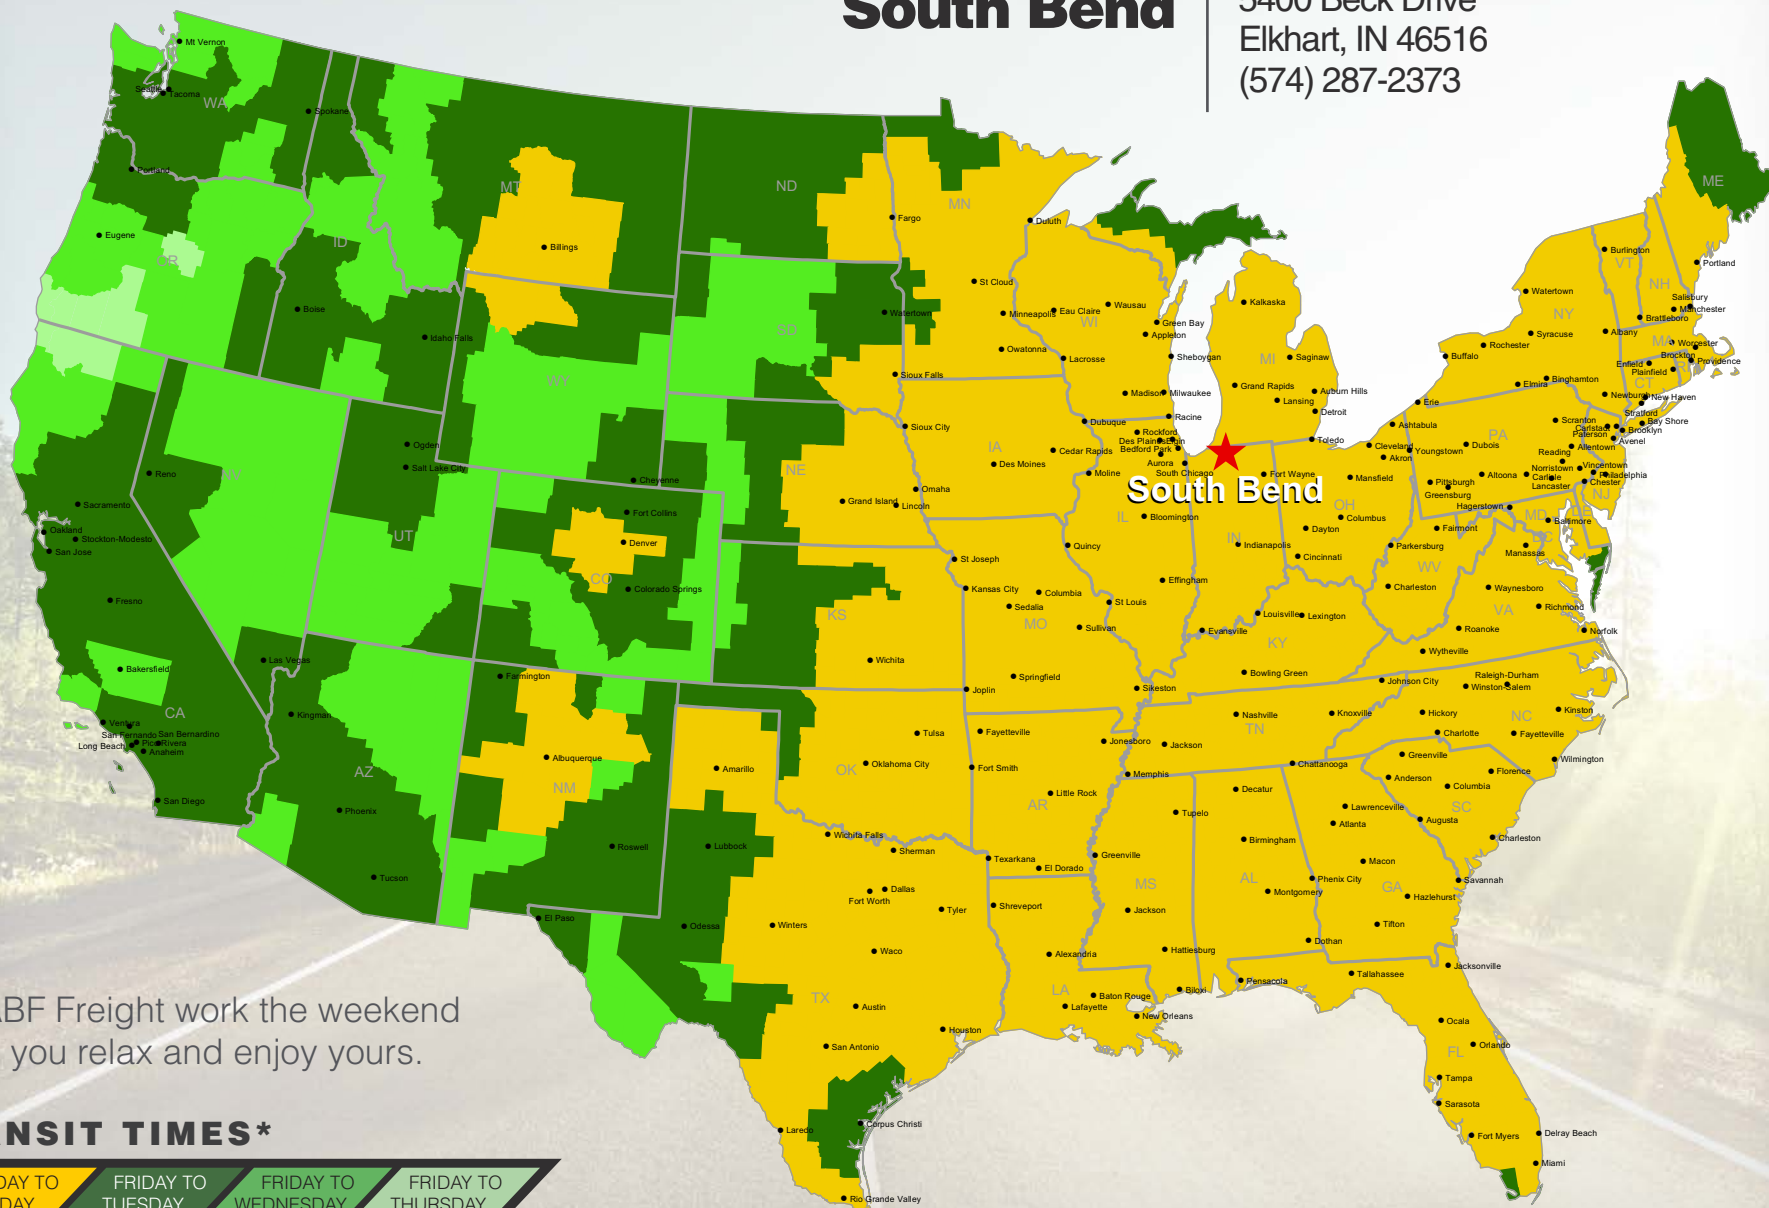

South Bend

5400 Beck Drive
Elkhart, IN 46516
(574) 287-2373

Let ABF Freight work the weekend while you relax and enjoy yours.

TRANSIT TIMES*

FRIDAY TO MONDAY

FRIDAY TO TUESDAY

FRIDAY TO WEDNESDAY

FRIDAY TO THURSDAY

*Map graphically represents outbound transit times to service centers and is for illustrative purposes only. For a specific transit request, visit arcb.com or contact your account manager.

arcb.com

022018-106