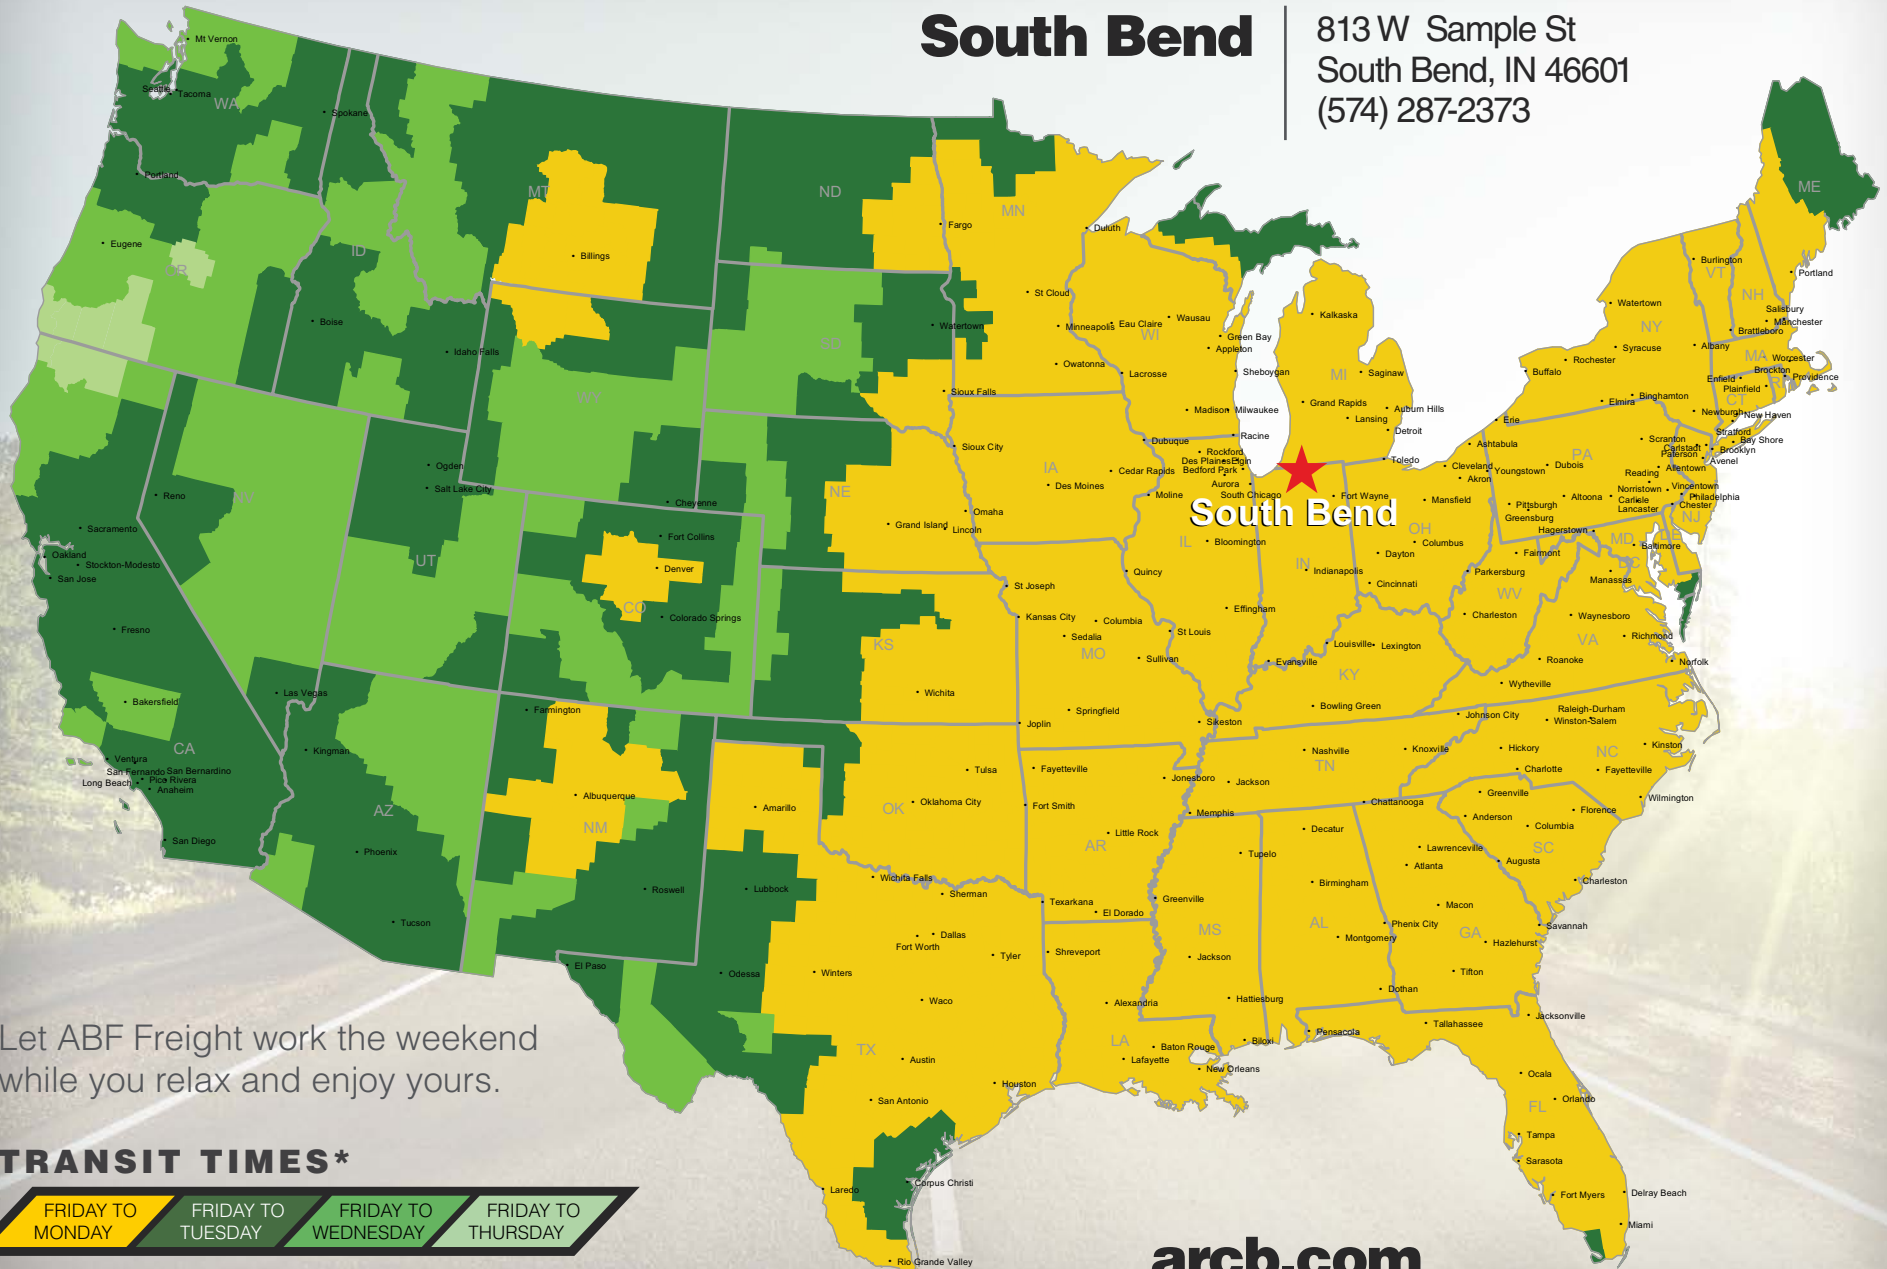

South Bend

813 W Sample St
South Bend, IN 46601
(574) 287-2373

Let ABF Freight work the weekend while you relax and enjoy yours.

TRANSIT TIMES*

FRIDAY TO MONDAY

FRIDAY TO TUESDAY

FRIDAY TO WEDNESDAY

FRIDAY TO THURSDAY

arcb.com

*Map graphically represents outbound transit times to service centers and is for illustrative purposes only. For a specific transit request, visit arcb.com or contact your account manager.