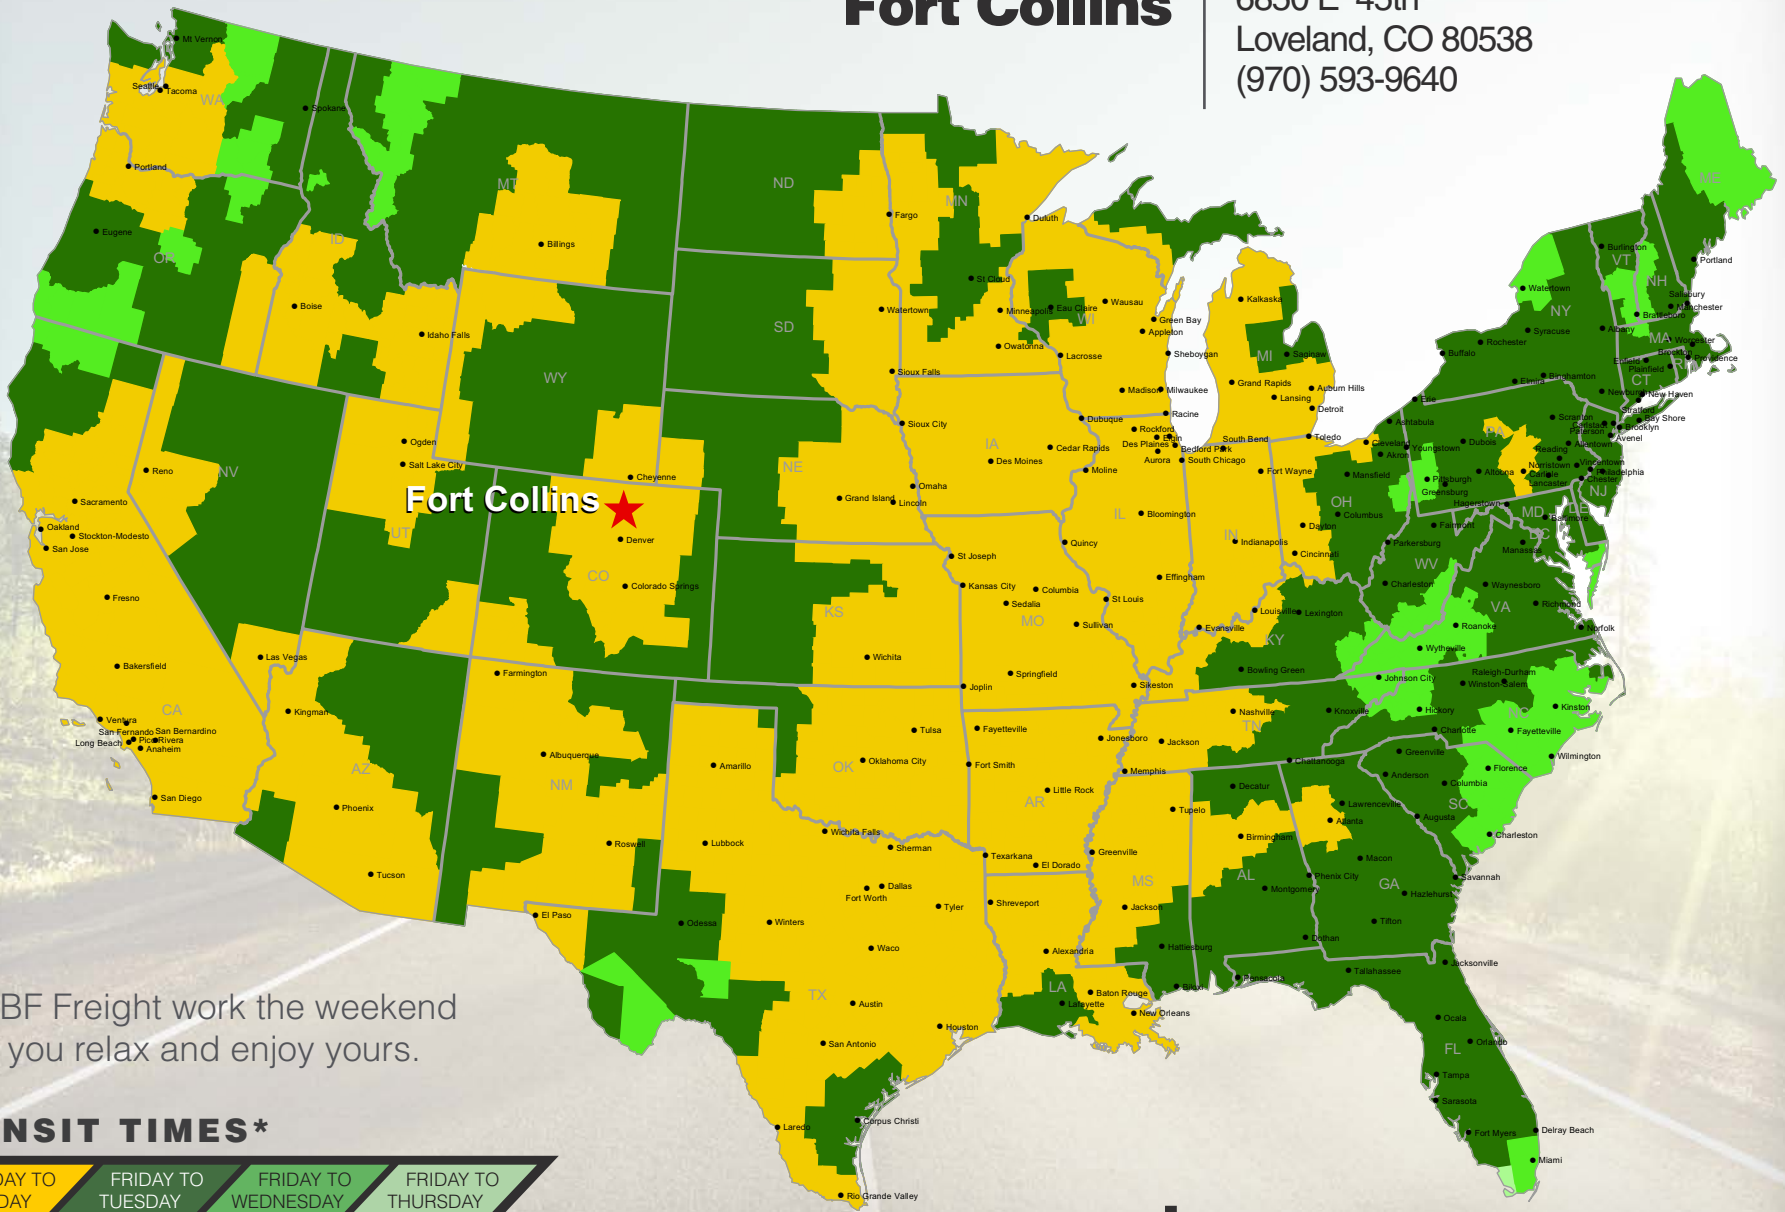

Fort Collins

6850 E 45th
 Loveland, CO 80538
 (970) 593-9640

Fort Collins ★

Let ABF Freight work the weekend while you relax and enjoy yours.

TRANSIT TIMES*

FRIDAY TO MONDAY

FRIDAY TO TUESDAY

FRIDAY TO WEDNESDAY

FRIDAY TO THURSDAY

*Map graphically represents outbound transit times to service centers and is for illustrative purposes only. For a specific transit request, visit arcb.com or contact your account manager.