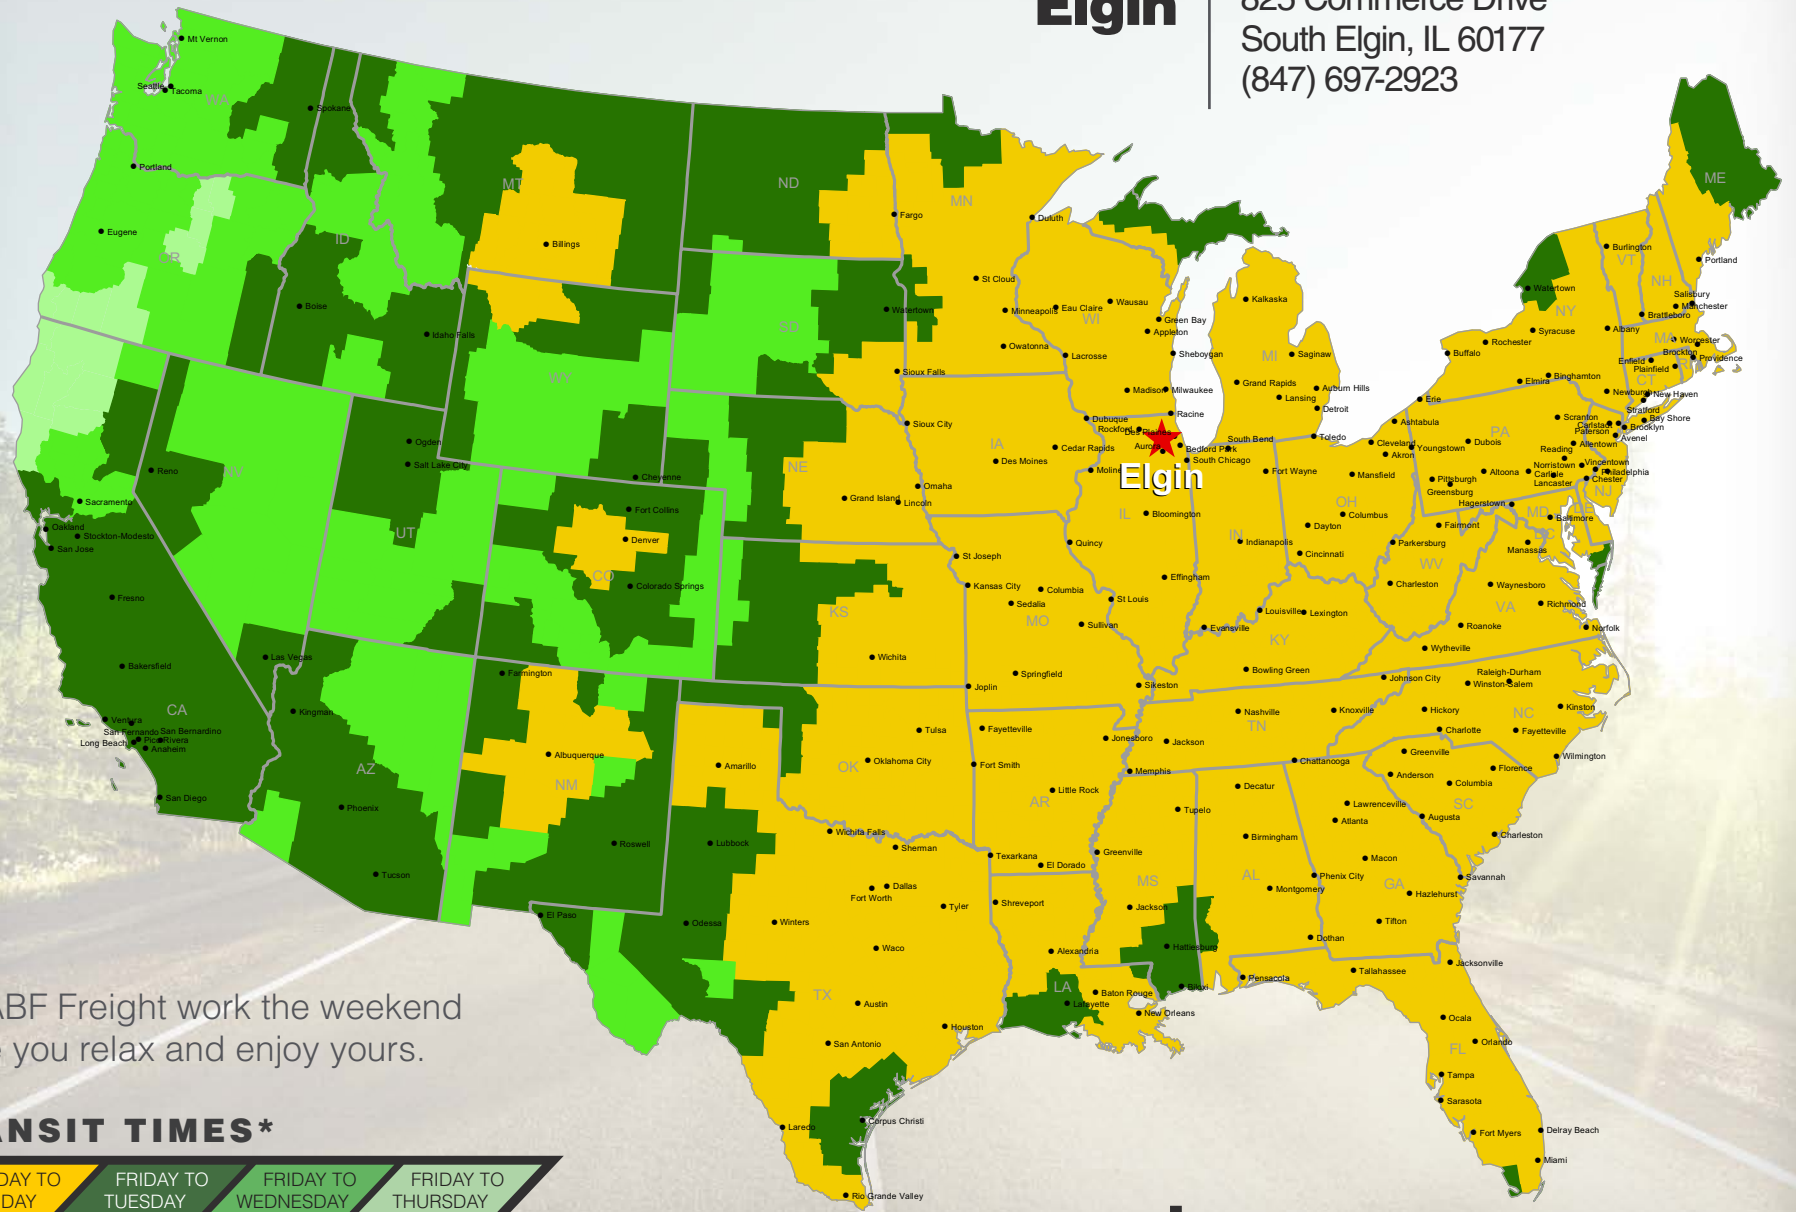

Elgin

825 Commerce Drive
 South Elgin, IL 60177
 (847) 697-2923

Let ABF Freight work the weekend while you relax and enjoy yours.

TRANSIT TIMES*

FRIDAY TO MONDAY

FRIDAY TO TUESDAY

FRIDAY TO WEDNESDAY

FRIDAY TO THURSDAY

*Map graphically represents outbound transit times to service centers and is for illustrative purposes only. For a specific transit request, visit arcb.com or contact your account manager.

arcb.com

022018-113