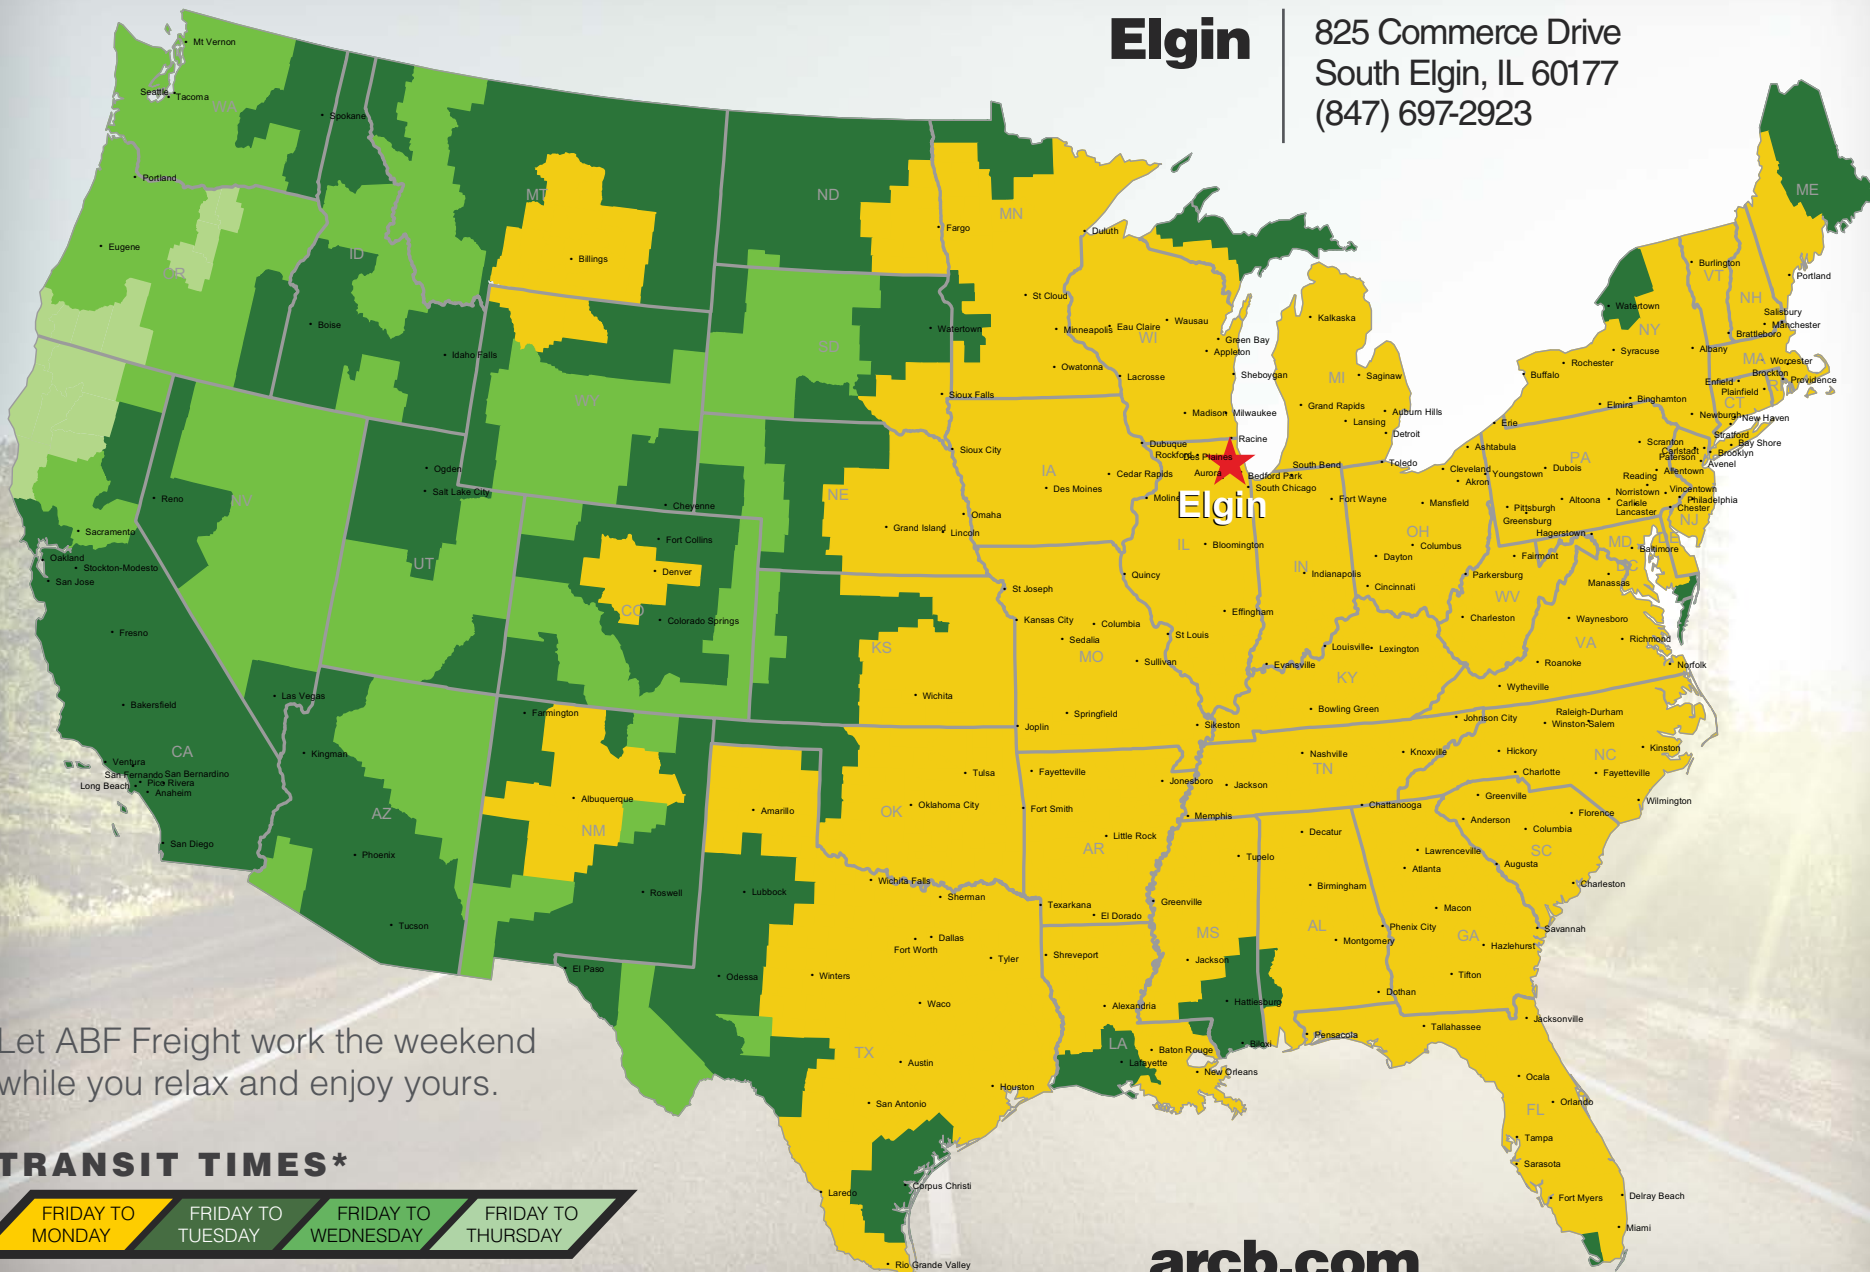

Elgin

825 Commerce Drive
South Elgin, IL 60177
(847) 697-2923

Let ABF Freight work the weekend while you relax and enjoy yours.

TRANSIT TIMES*

*Map graphically represents outbound transit times to service centers and is for illustrative purposes only. For a specific transit request, visit arcb.com or contact your account manager.