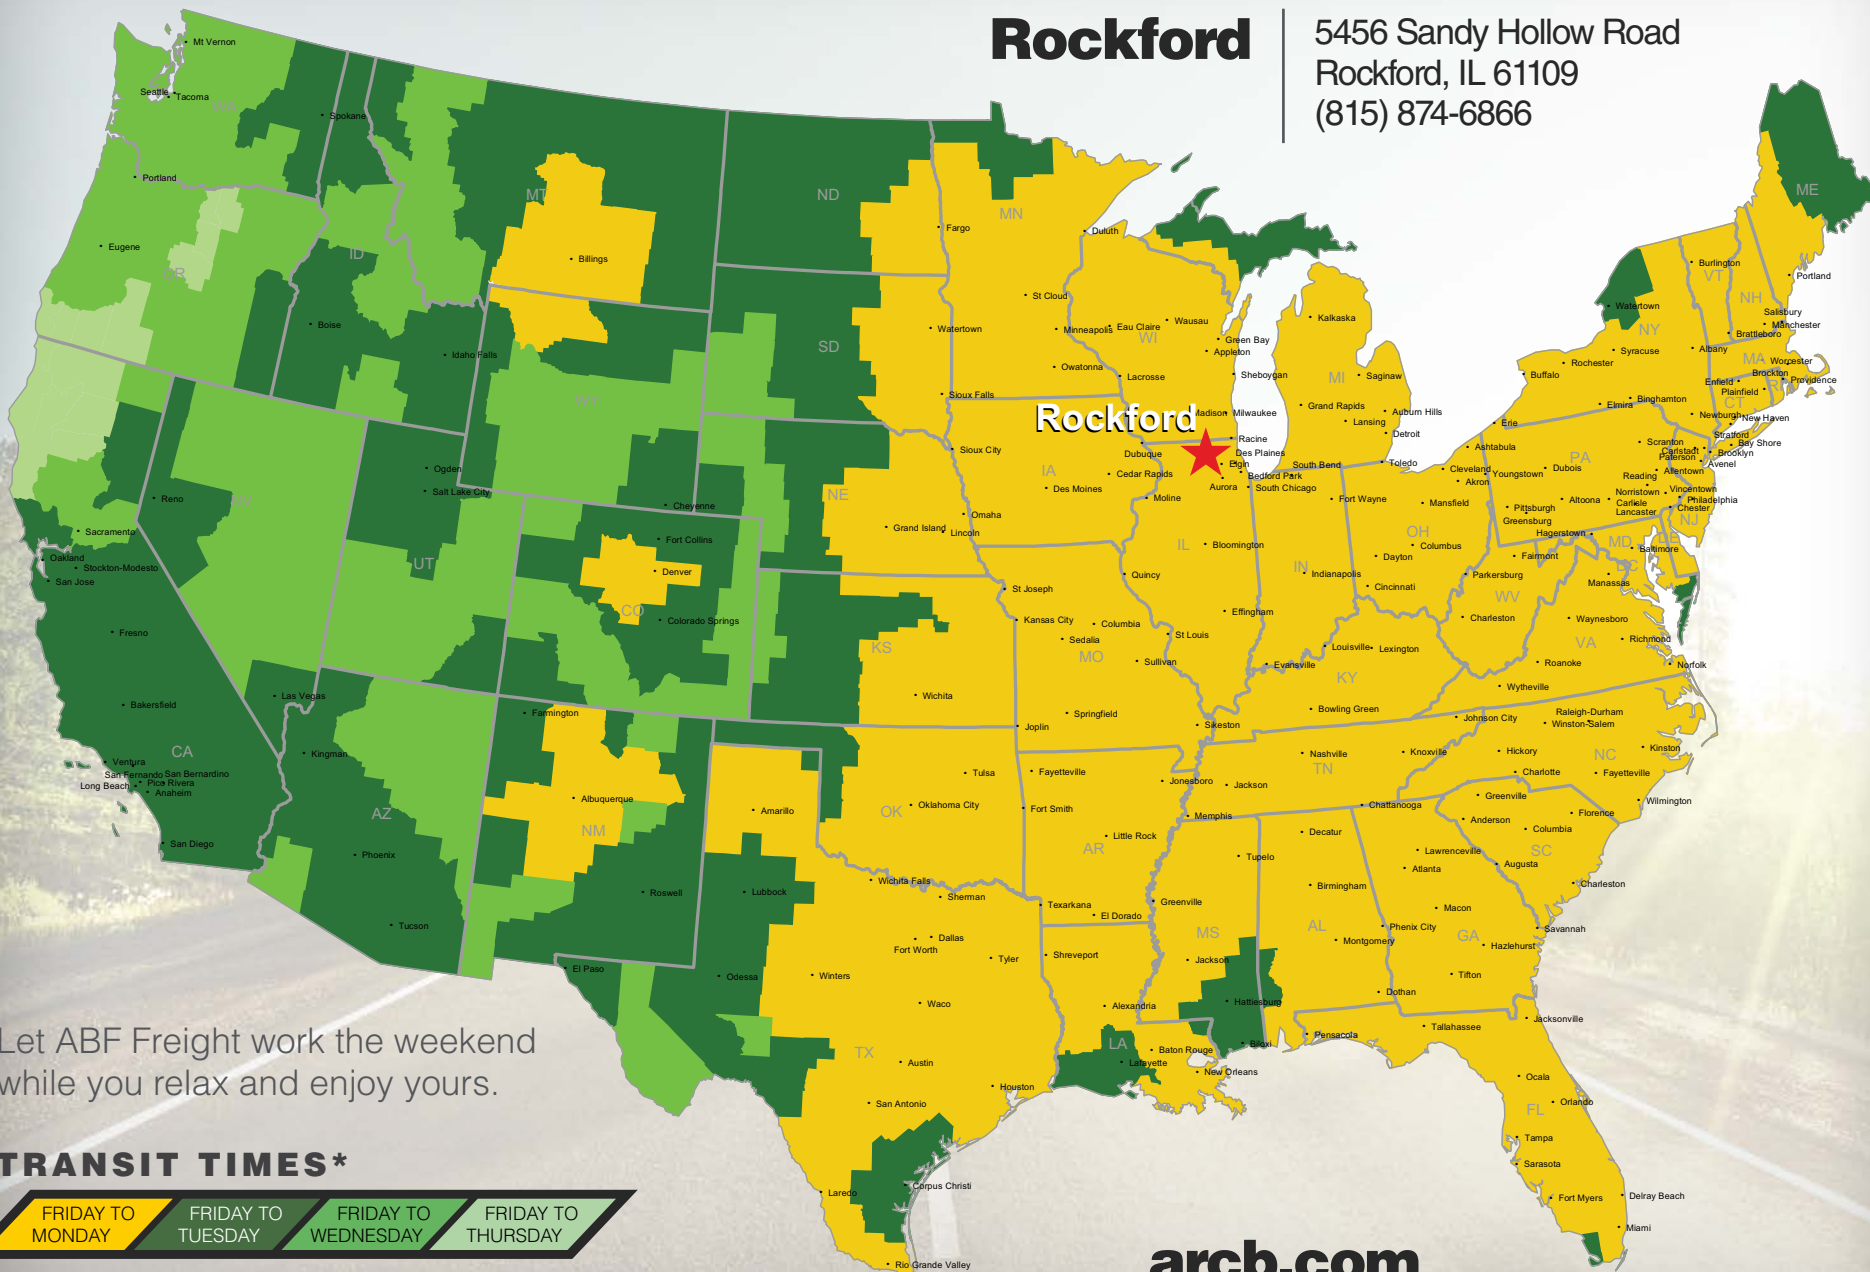

### Rockford

5456 Sandy Hollow Road  
Rockford, IL 61109  
(815) 874-6866

Let ABF Freight work the weekend while you relax and enjoy yours.

### TRANSIT TIMES\*

FRIDAY TO MONDAY

FRIDAY TO TUESDAY

FRIDAY TO WEDNESDAY

FRIDAY TO THURSDAY

\*Map graphically represents outbound transit times to service centers and is for illustrative purposes only. For a specific transit request, visit [arcb.com](http://arcb.com) or contact your account manager.