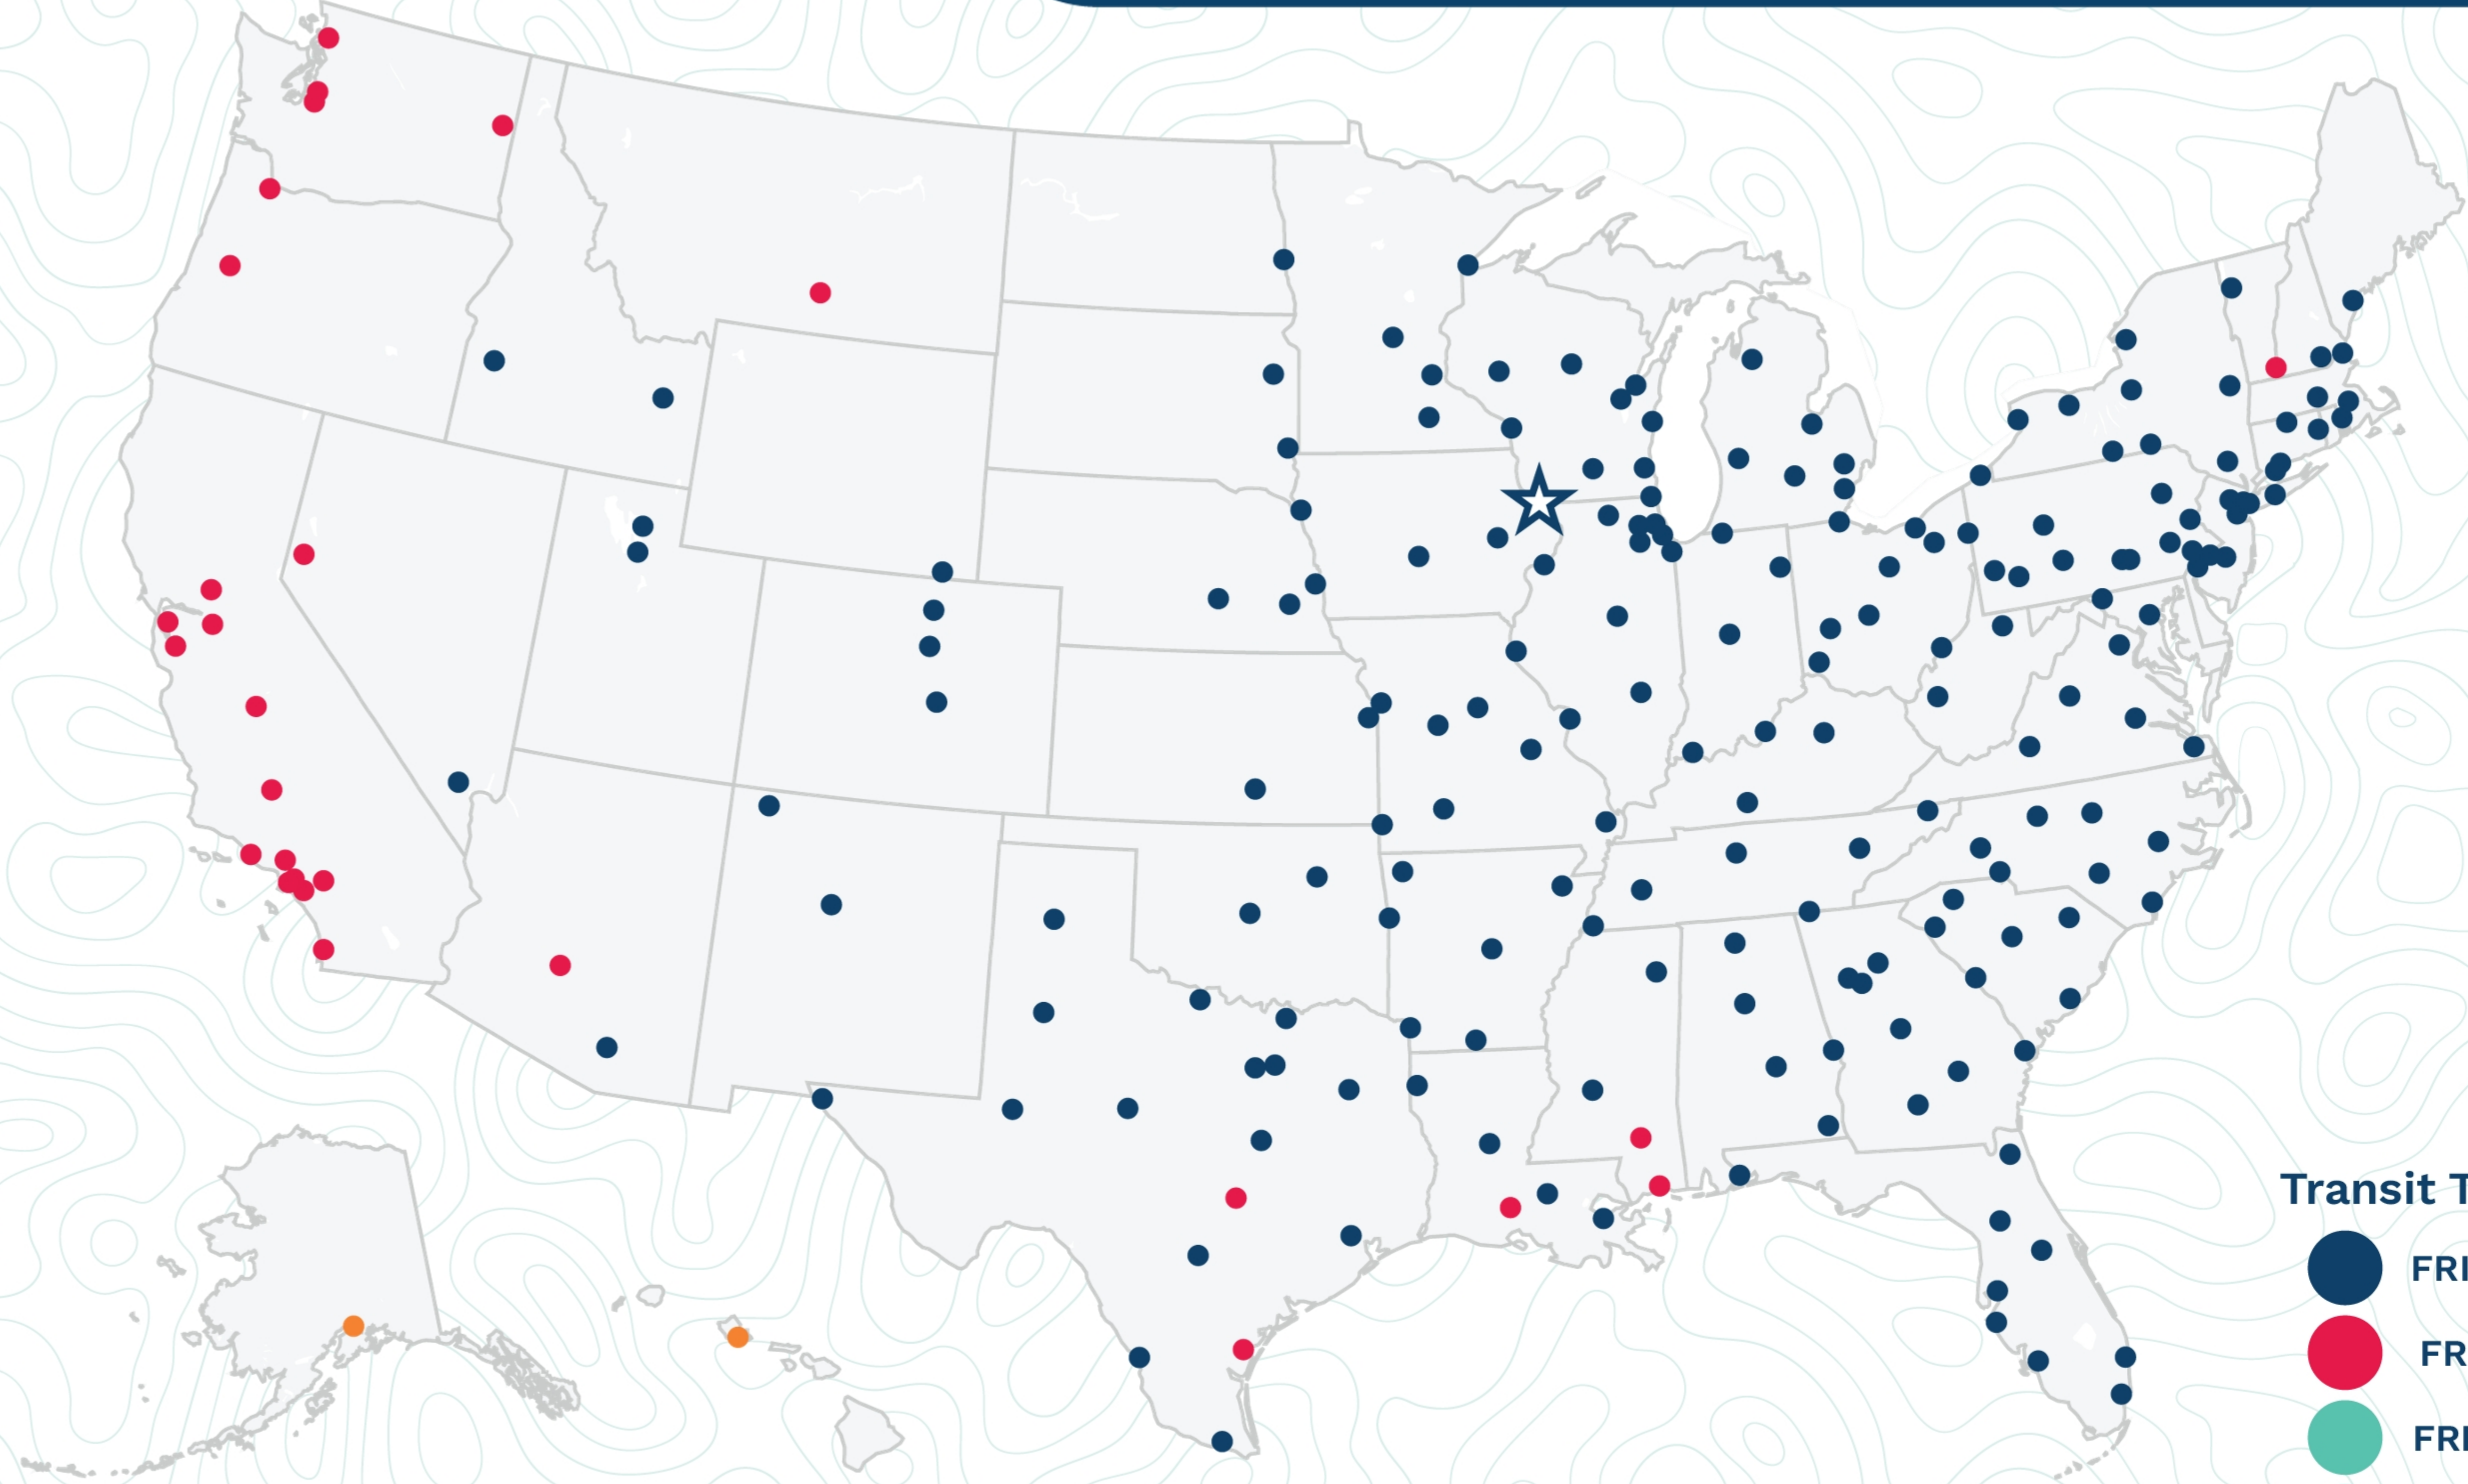

Dubuque

1175 Roosevelt Extension  
Dubuque, IA 52001  
(563) 584-8989

Transit Times\*

- FRI-MON
- FRI-TUE
- FRI-WED
- FRI-THU
- FRI-FRI
- 1 WEEK +

\*Map graphically represents outbound transit times to service centers and is for illustrative purposes only.