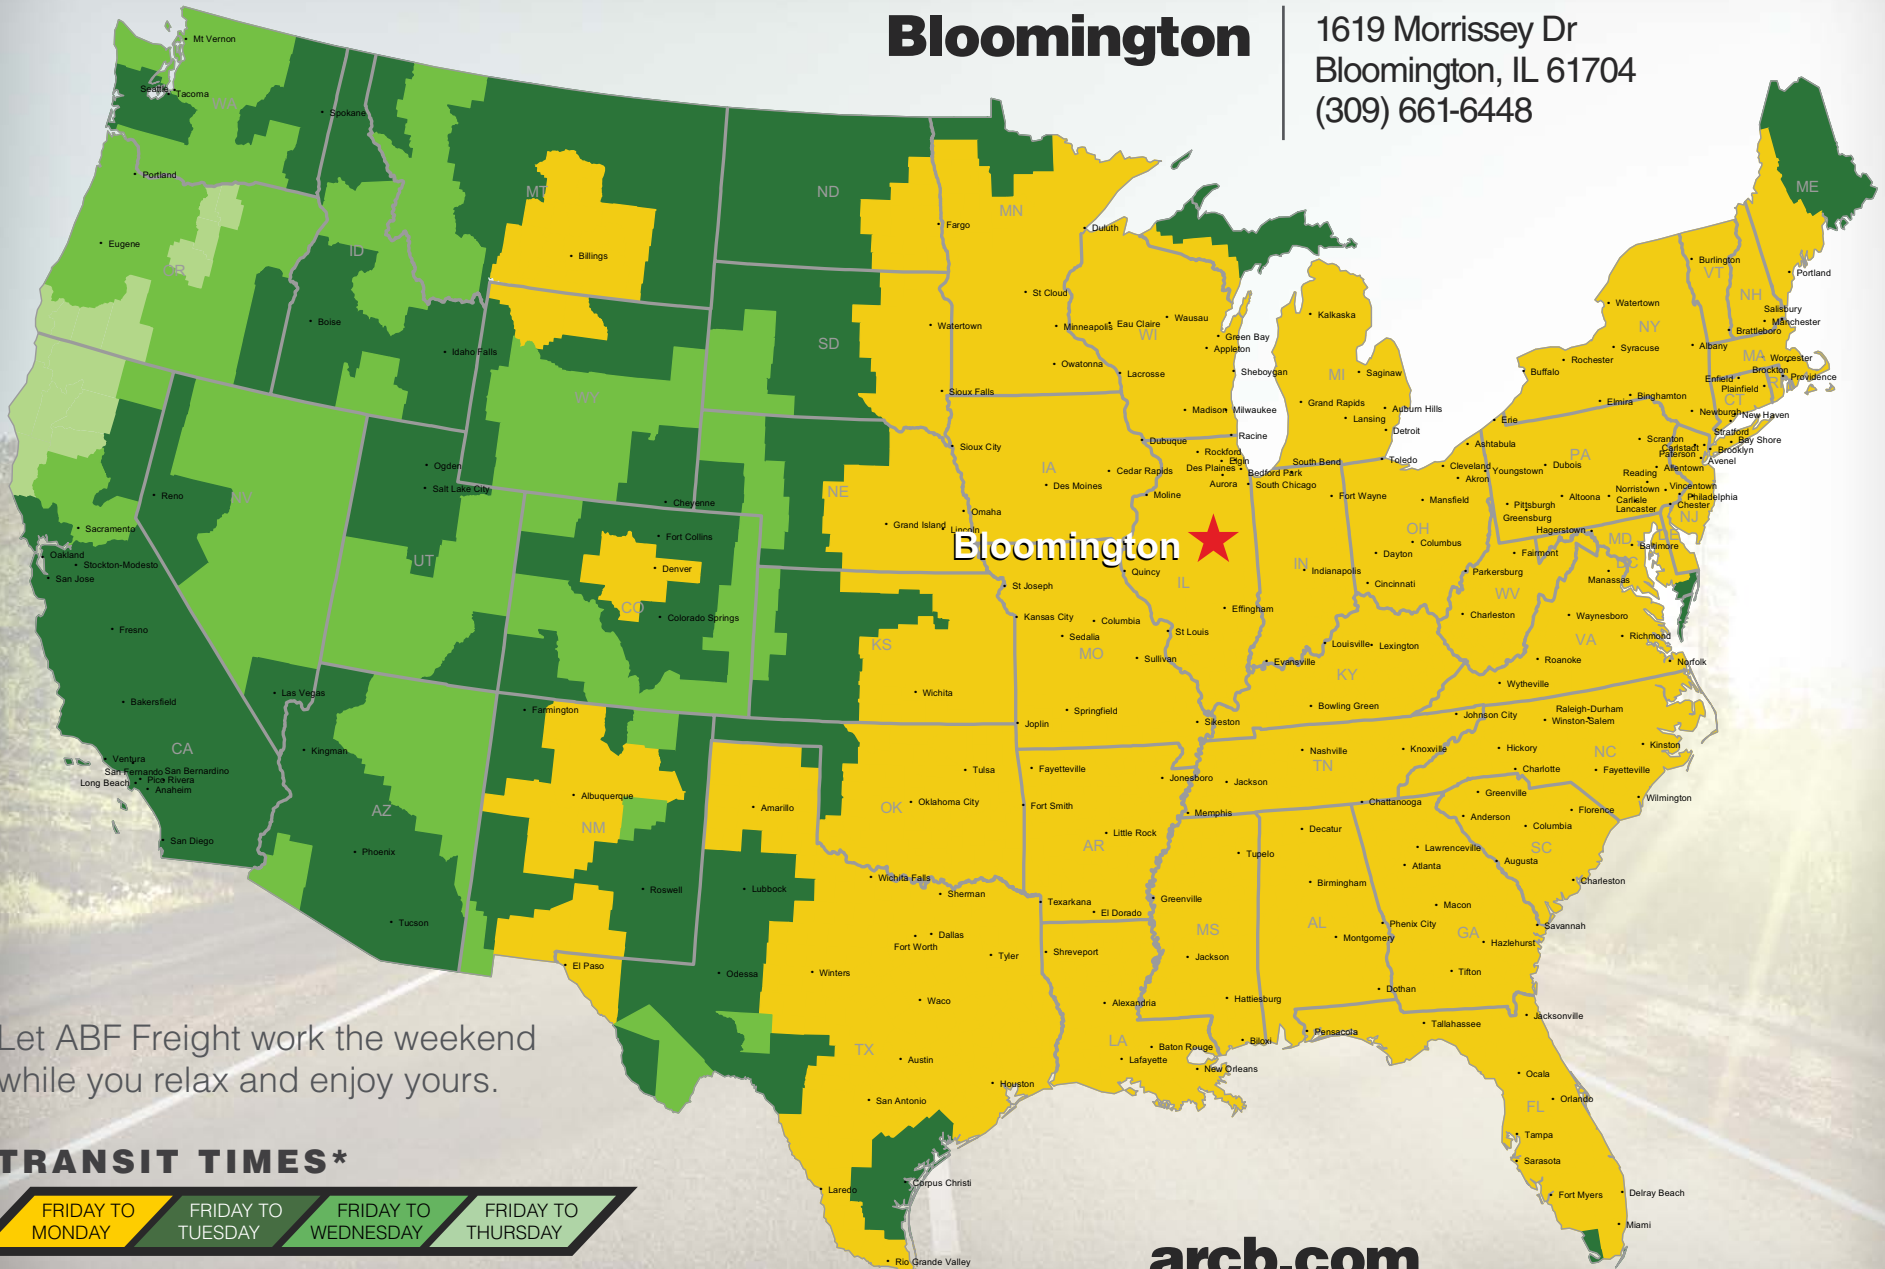

Bloomington

1619 Morrissey Dr
Bloomington, IL 61704
(309) 661-6448

Let ABF Freight work the weekend while you relax and enjoy yours.

TRANSIT TIMES*

FRIDAY TO MONDAY

FRIDAY TO TUESDAY

FRIDAY TO WEDNESDAY

FRIDAY TO THURSDAY

*Map graphically represents outbound transit times to service centers and is for illustrative purposes only. For a specific transit request, visit arcb.com or contact your account manager.

arcb.com

022018-119