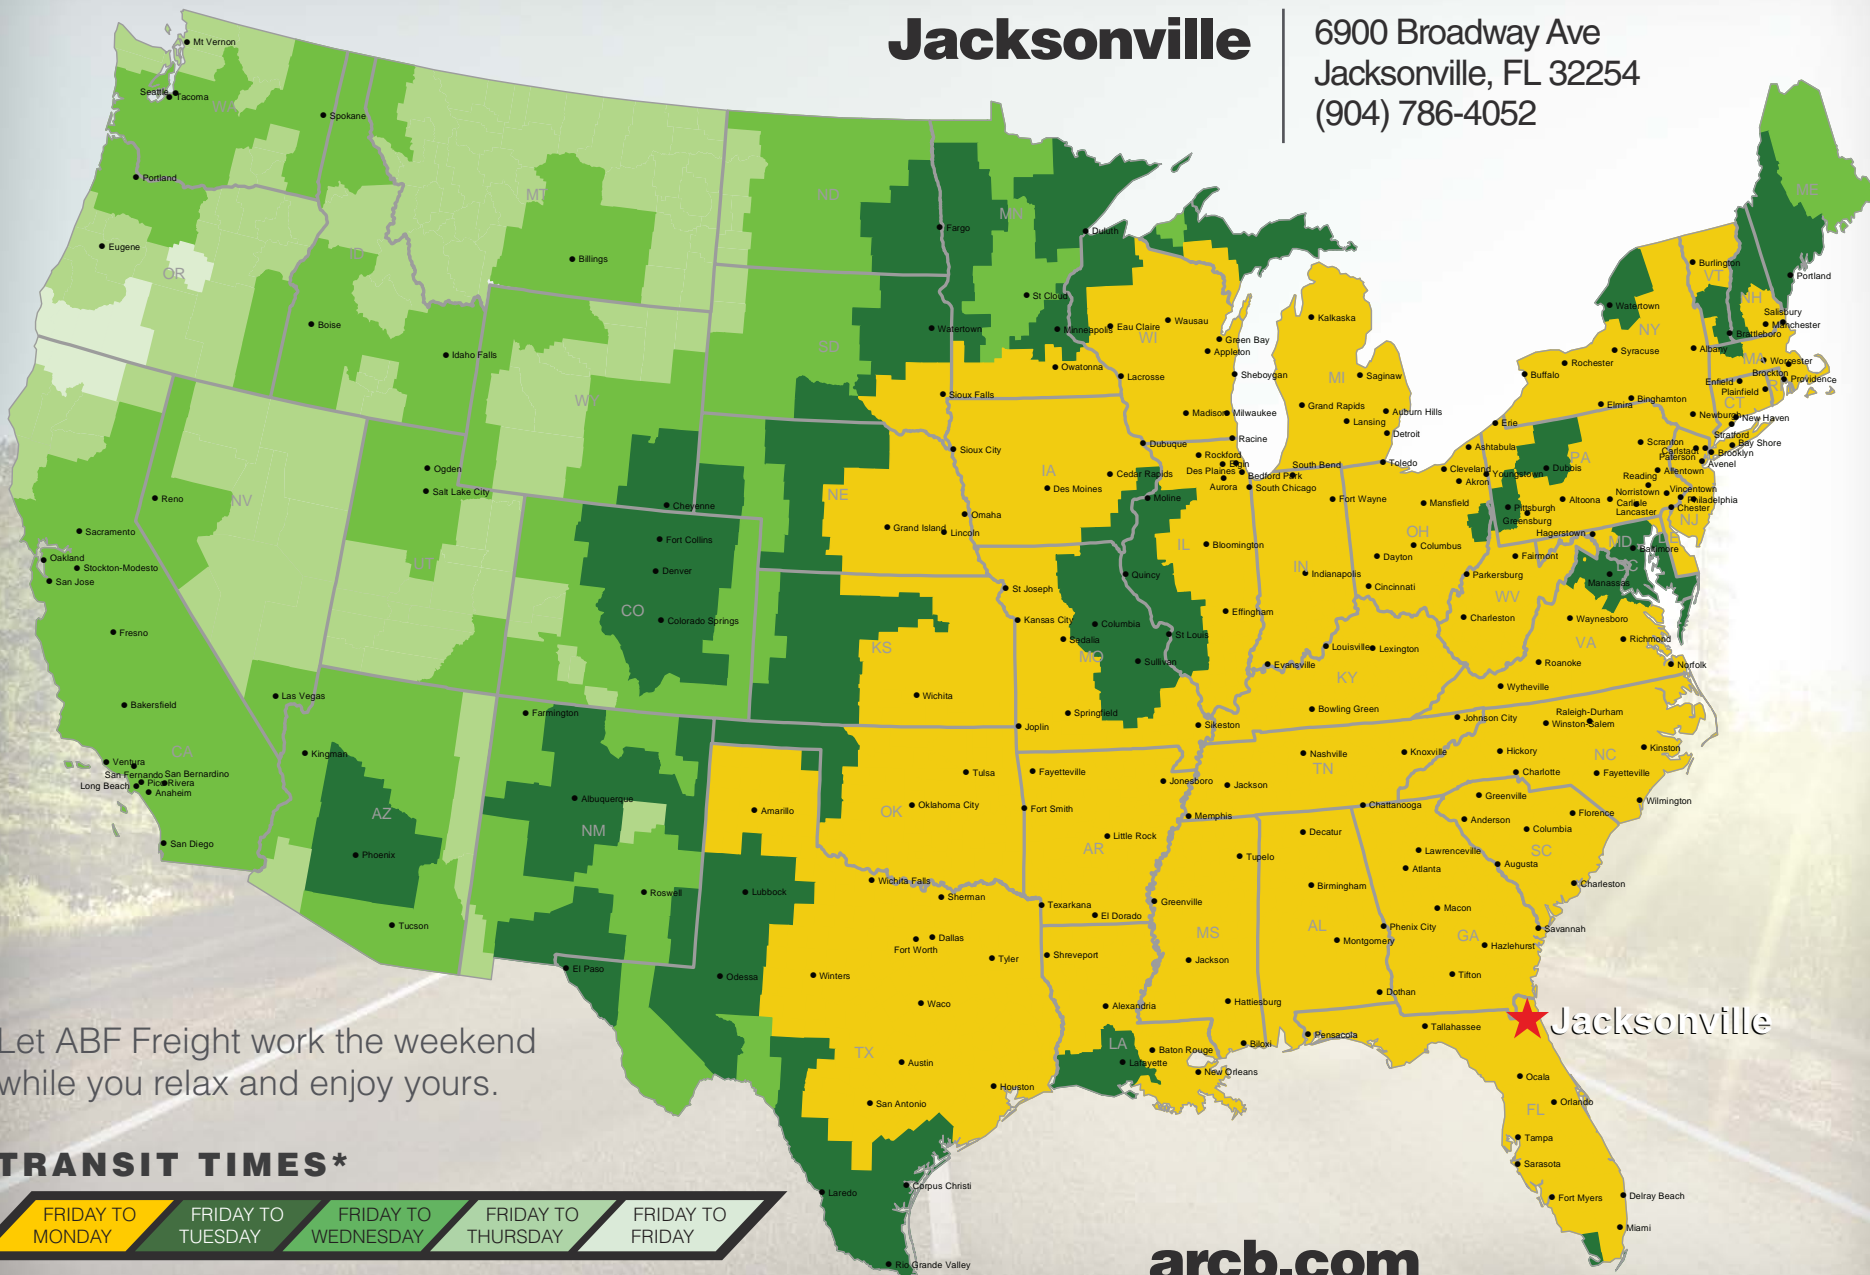

Jacksonville

6900 Broadway Ave
 Jacksonville, FL 32254
 (904) 786-4052

Let ABF Freight work the weekend while you relax and enjoy yours.

TRANSIT TIMES*

*Map graphically represents outbound transit times to service centers and is for illustrative purposes only. For a specific transit request, visit arcb.com or contact your account manager.