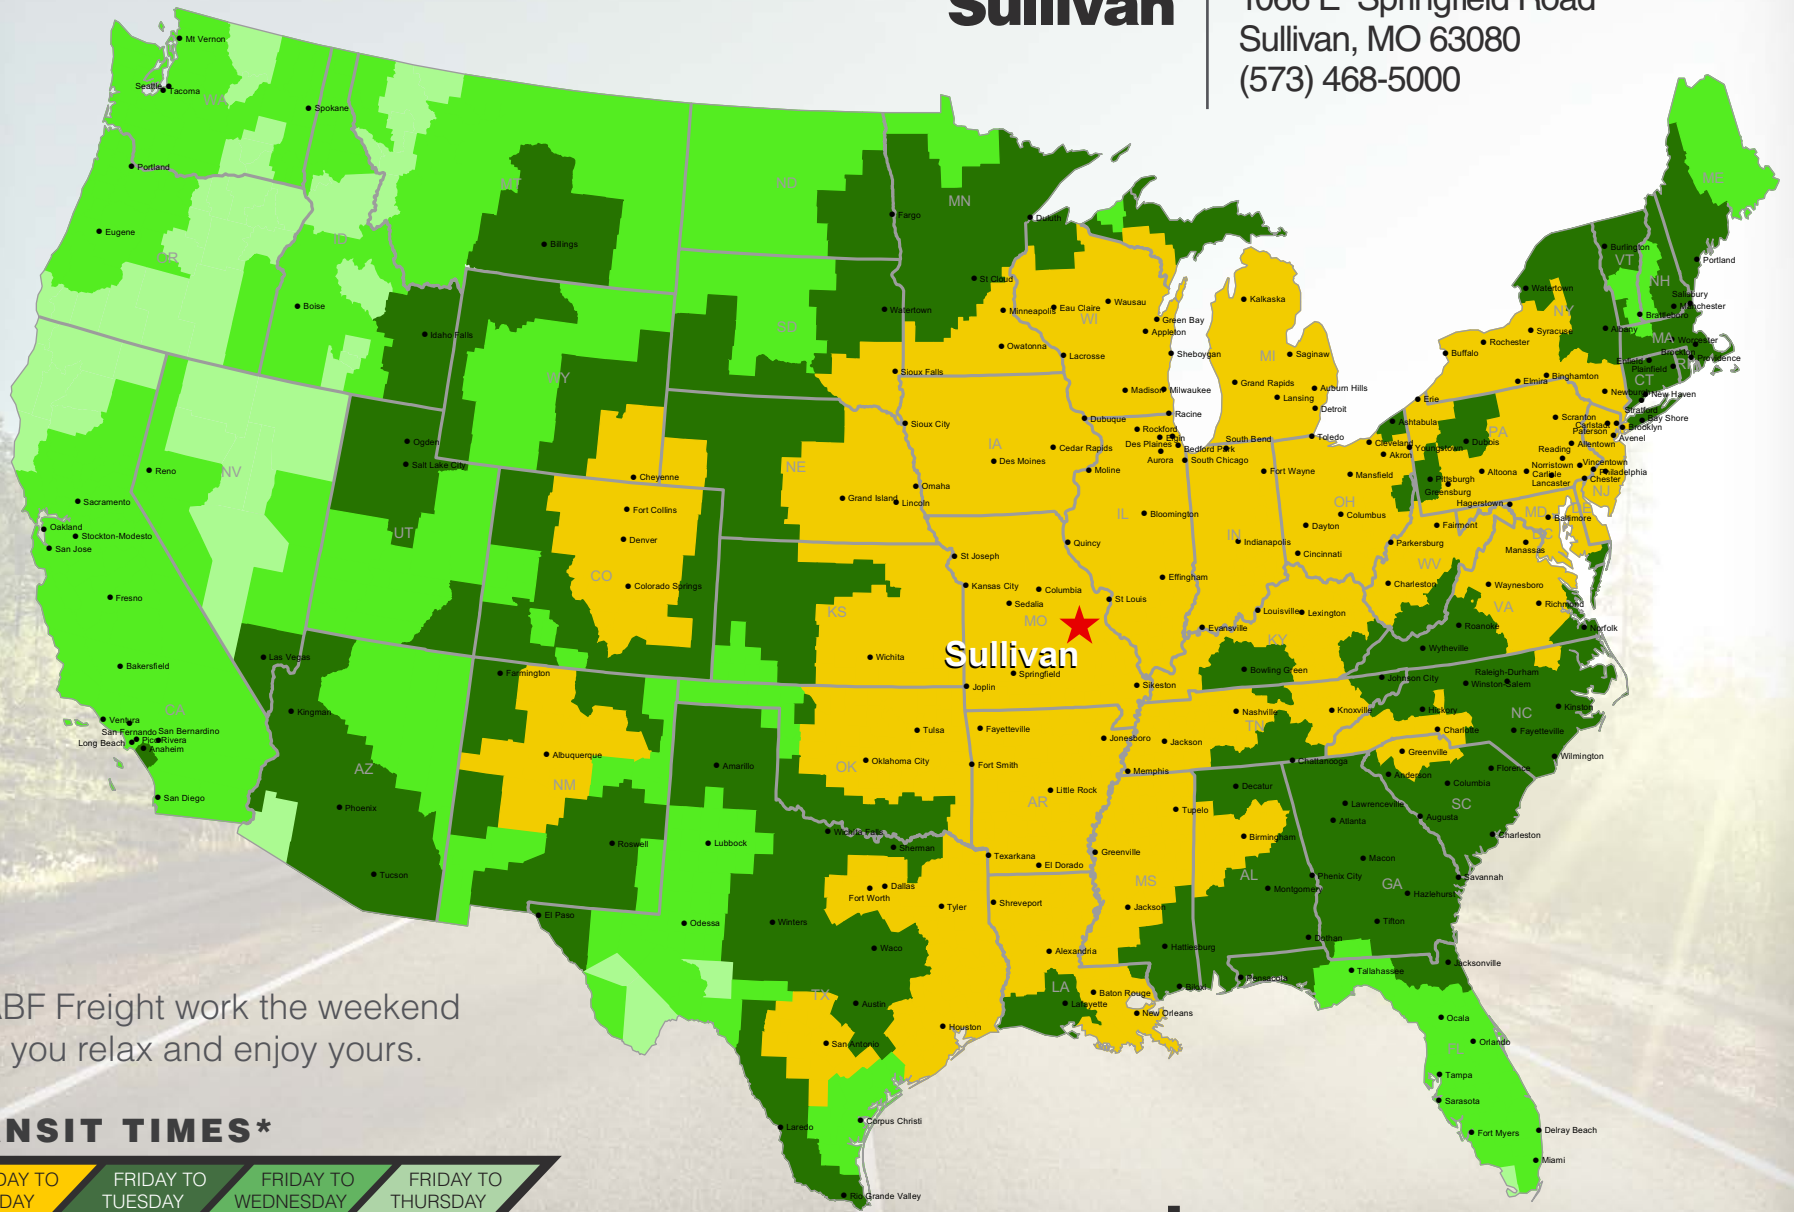

## Sullivan

1066 E Springfield Road  
Sullivan, MO 63080  
(573) 468-5000

Let ABF Freight work the weekend while you relax and enjoy yours.

### TRANSIT TIMES\*

FRIDAY TO MONDAY

FRIDAY TO TUESDAY

FRIDAY TO WEDNESDAY

FRIDAY TO THURSDAY

\*Map graphically represents outbound transit times to service centers and is for illustrative purposes only. For a specific transit request, visit [arcb.com](http://arcb.com) or contact your account manager.