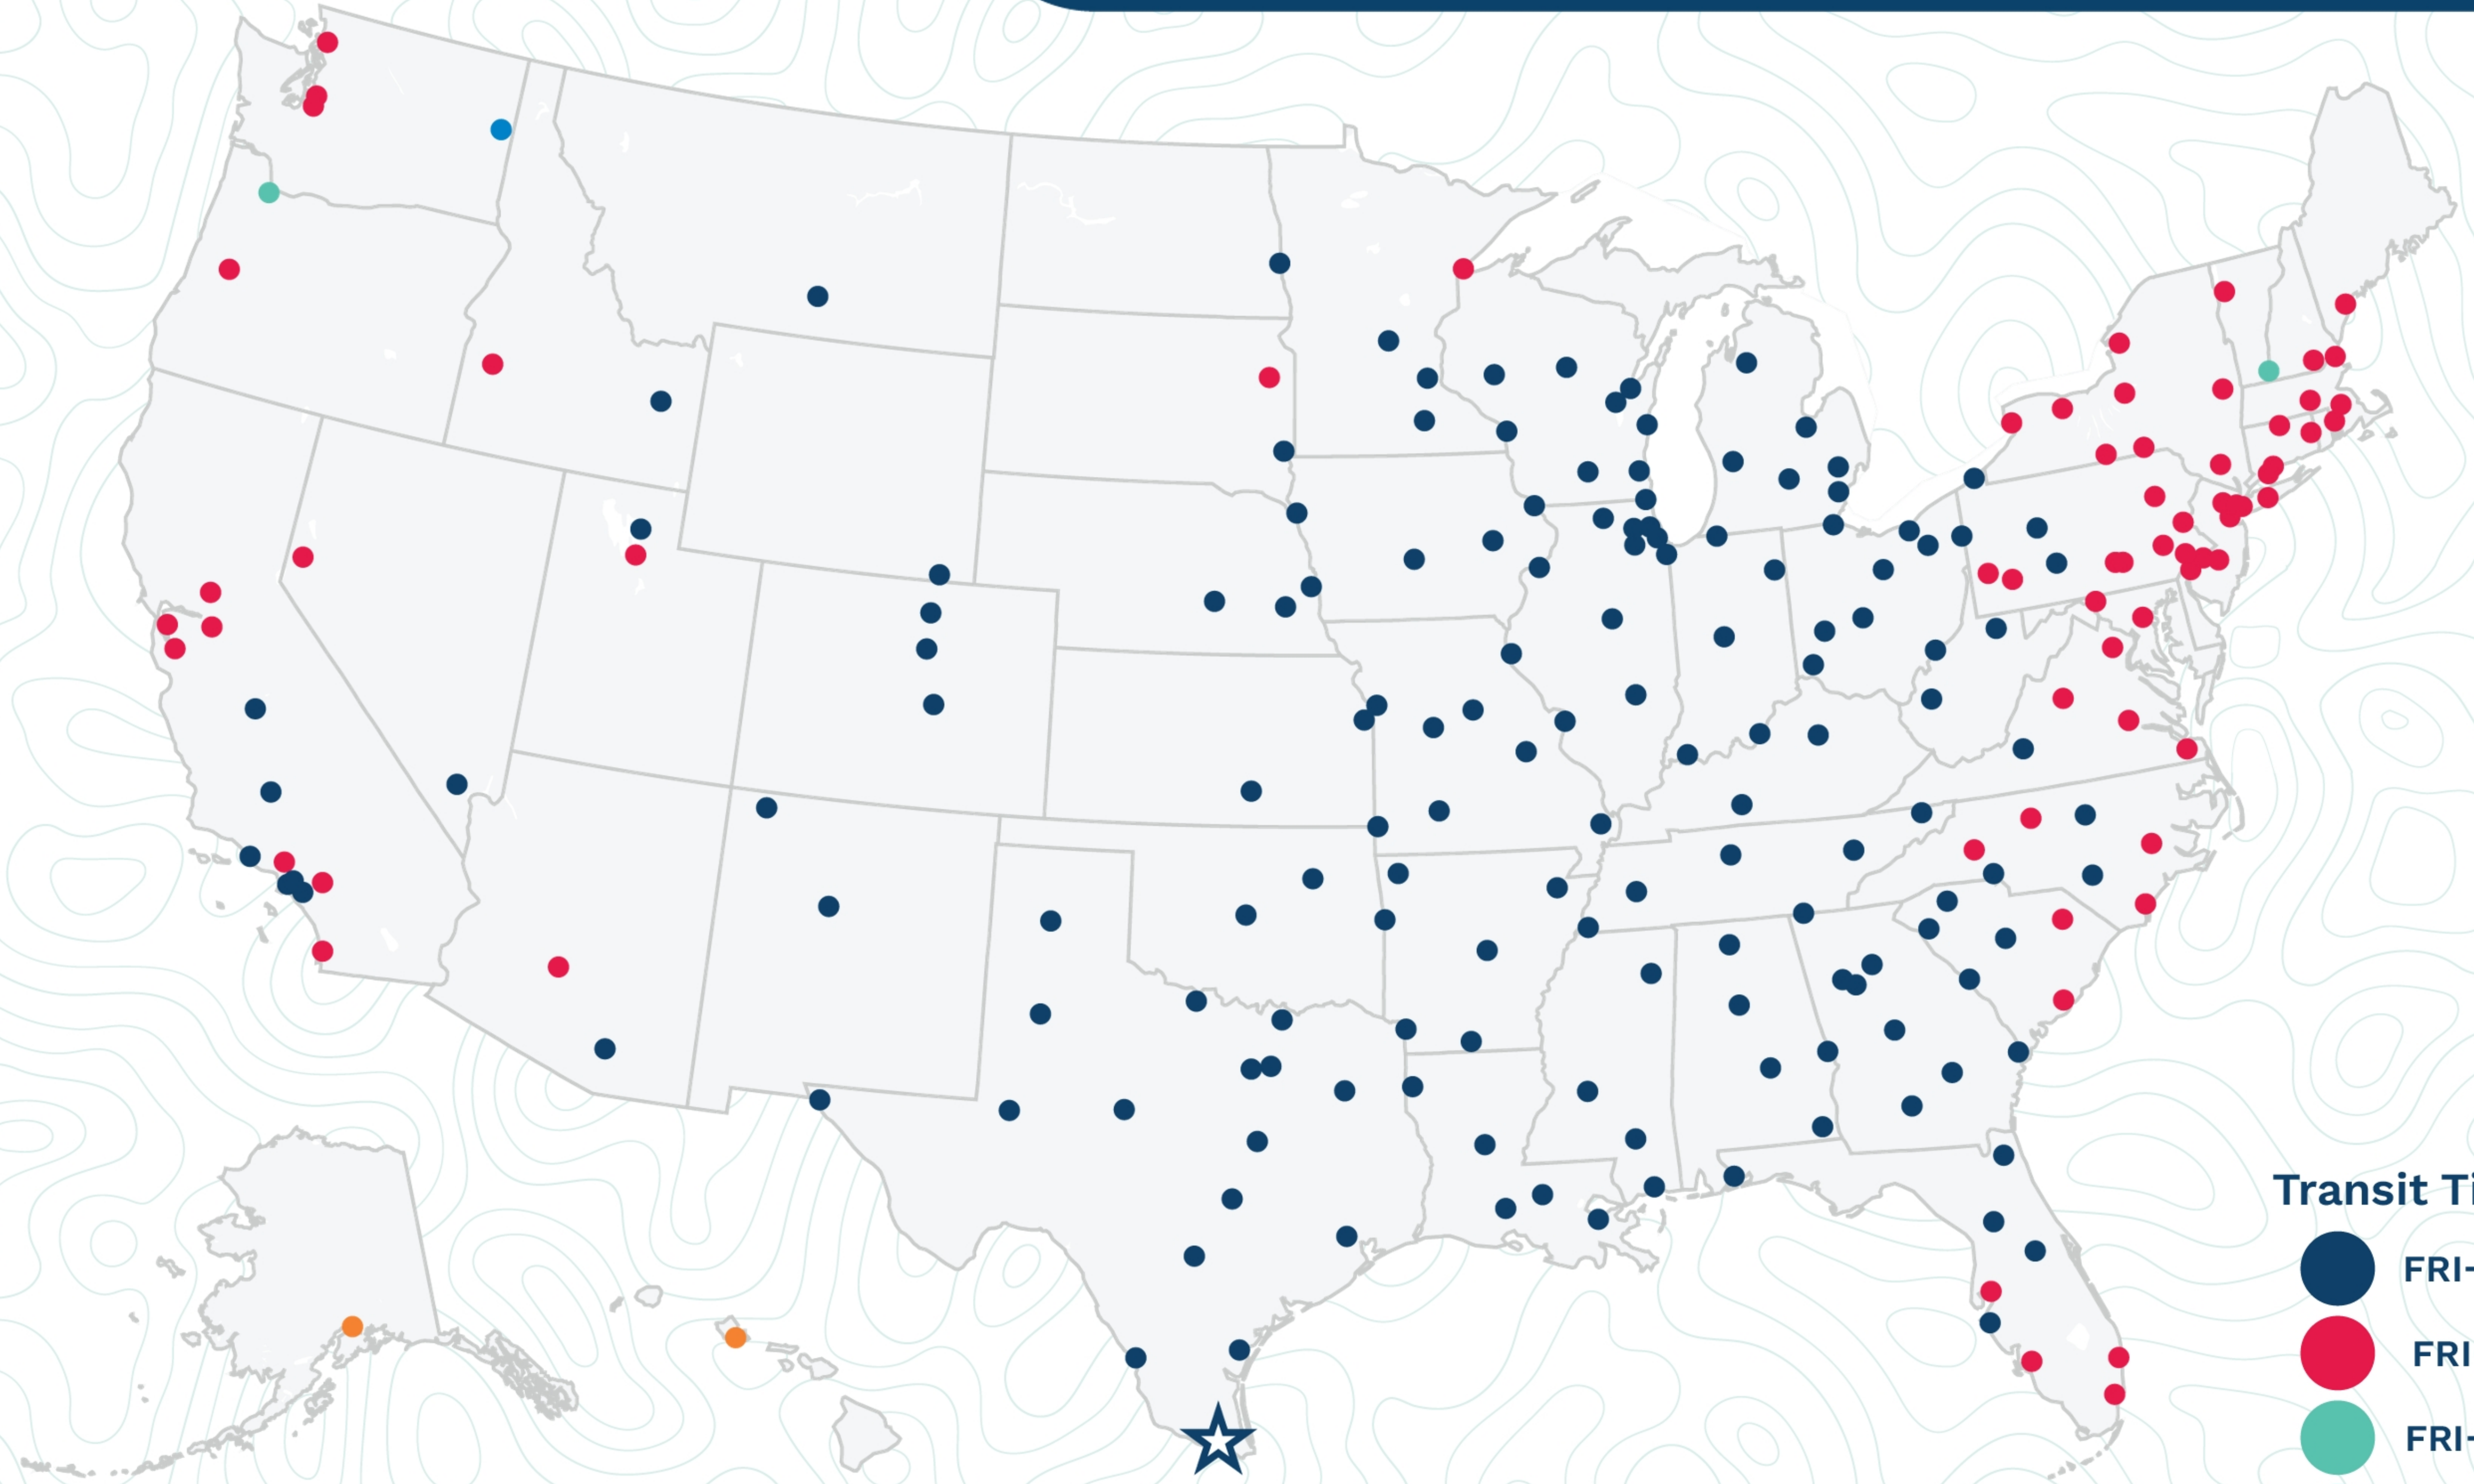

## Rio Grande Valley

27854 Fm 2556  
La Feria, TX 78559  
(956) 797-5900

### Transit Times\*

- FRI-MON
- FRI-TUE
- FRI-WED
- FRI-THU
- FRI-FRI
- 1 WEEK +

\*Map graphically represents outbound transit times to service centers and is for illustrative purposes only.