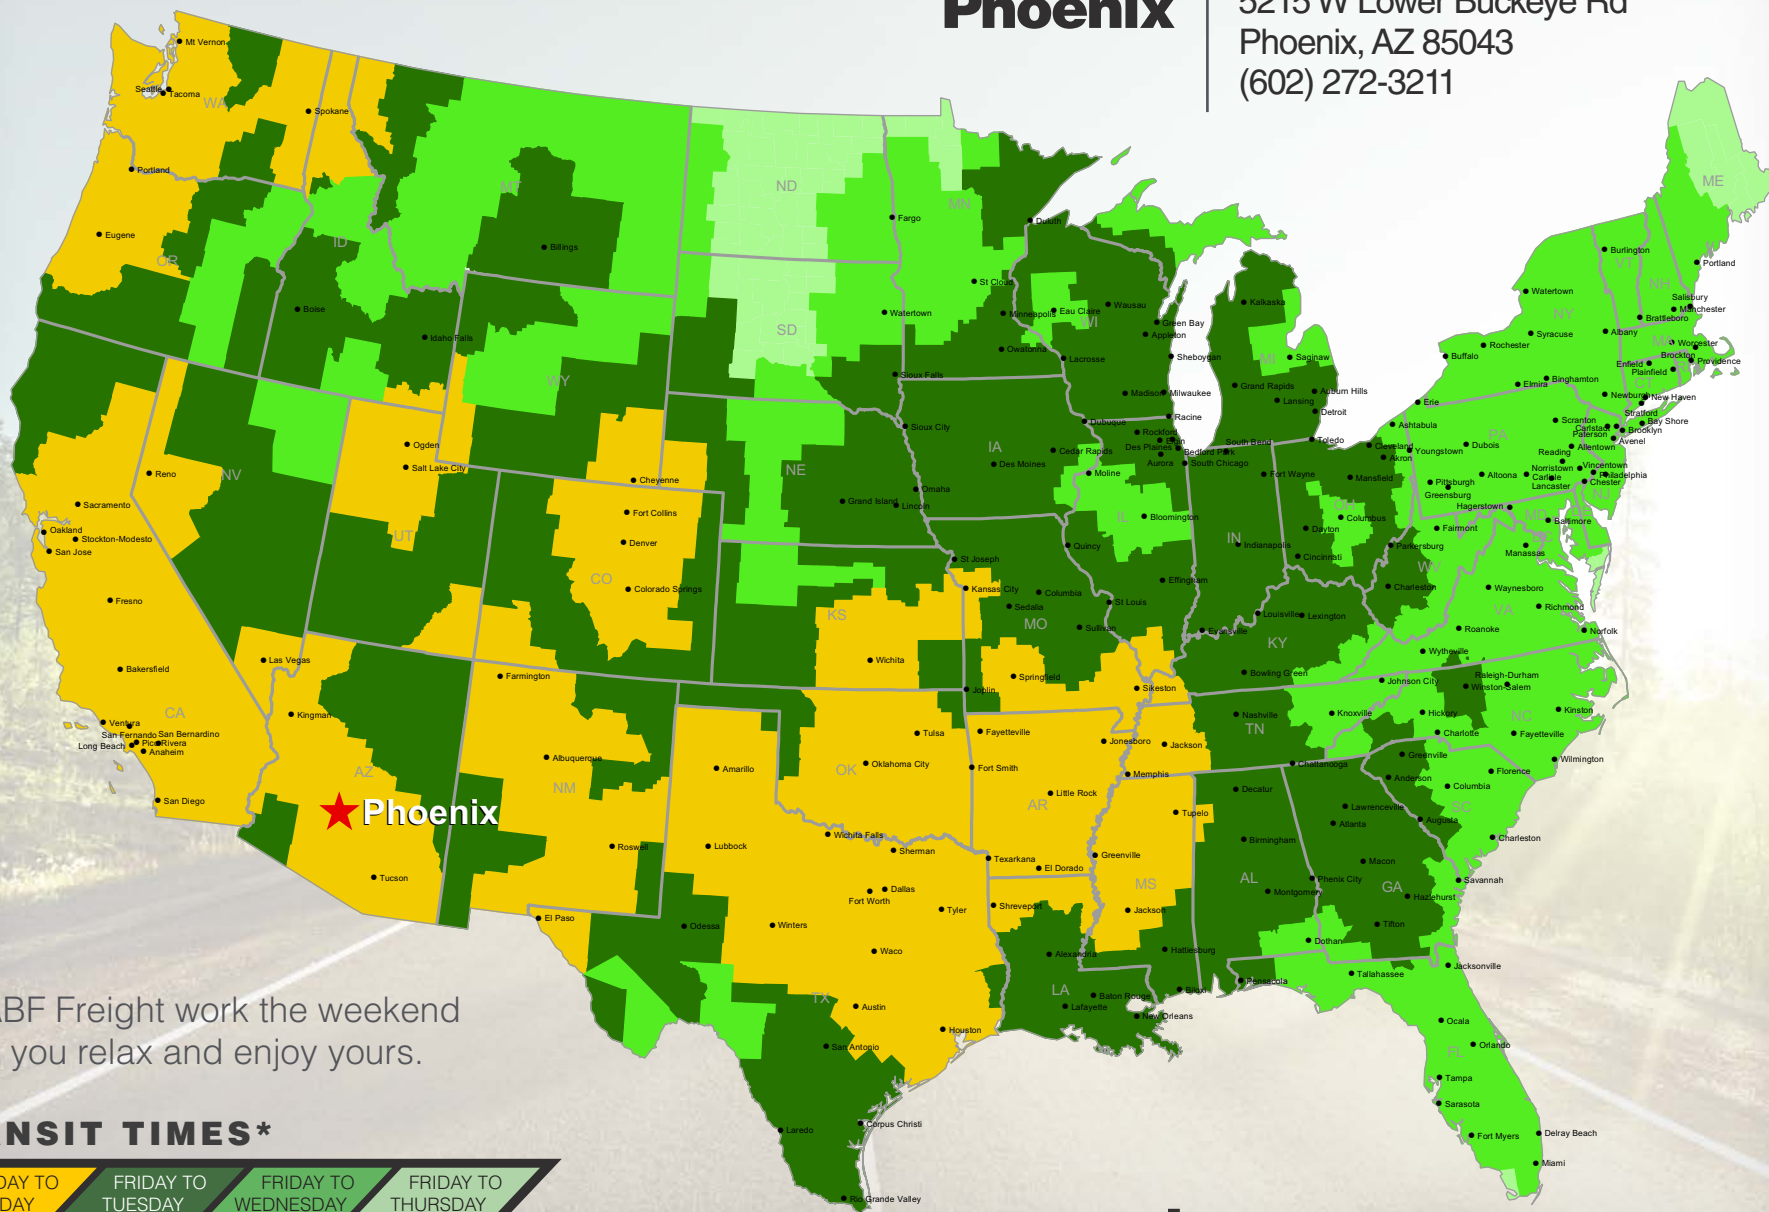

Phoenix

5215 W Lower Buckeye Rd
Phoenix, AZ 85043
(602) 272-3211

Let ABF Freight work the weekend while you relax and enjoy yours.

TRANSIT TIMES*

FRIDAY TO MONDAY

FRIDAY TO TUESDAY

FRIDAY TO WEDNESDAY

FRIDAY TO THURSDAY

*Map graphically represents outbound transit times to service centers and is for illustrative purposes only. For a specific transit request, visit arcb.com or contact your account manager.

arcb.com

022018-130