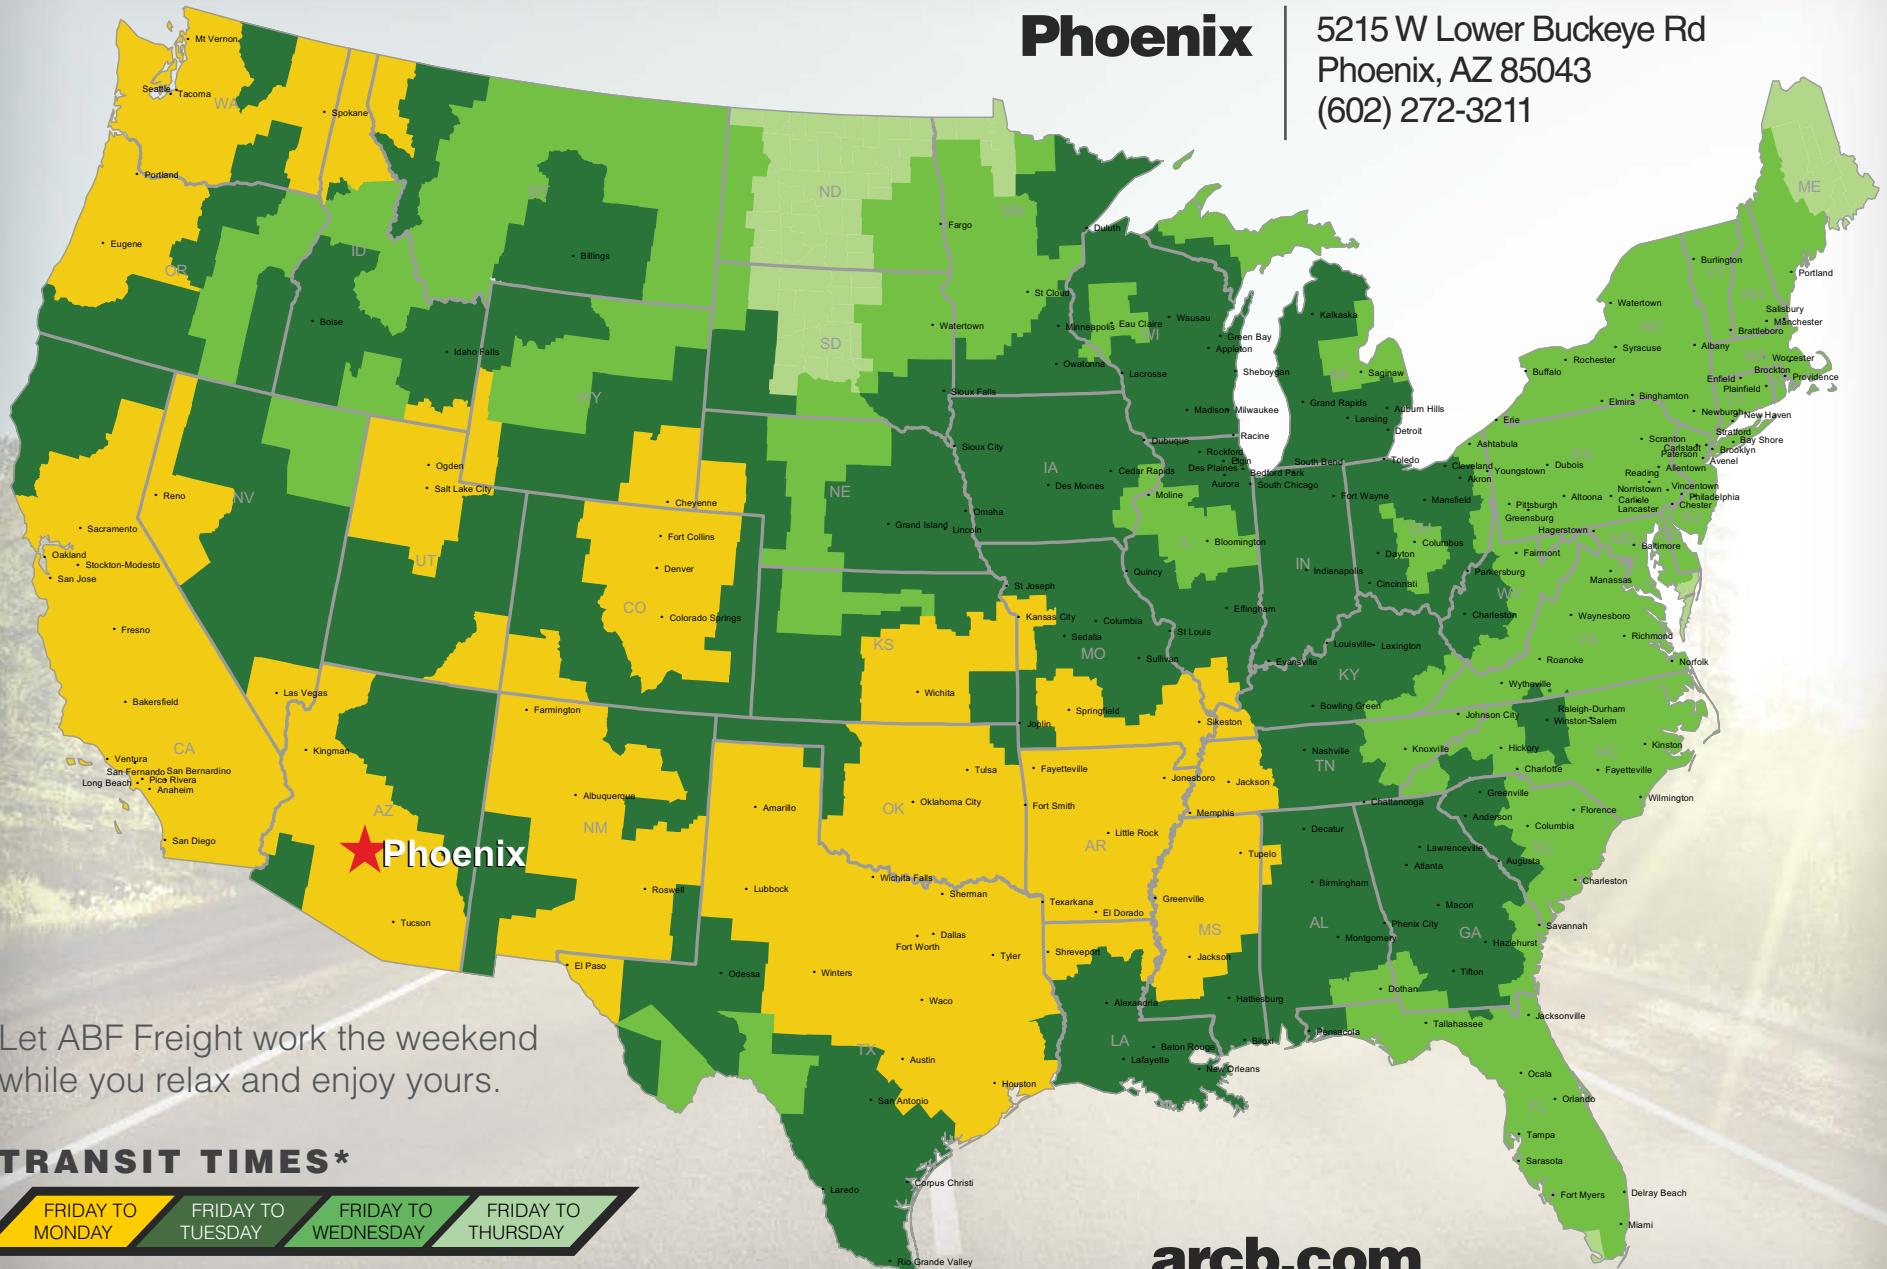

### Phoenix

5215 W Lower Buckeye Rd  
Phoenix, AZ 85043  
(602) 272-3211

Let ABF Freight work the weekend while you relax and enjoy yours.

#### TRANSIT TIMES\*

FRIDAY TO MONDAY

FRIDAY TO TUESDAY

FRIDAY TO WEDNESDAY

FRIDAY TO THURSDAY

\*Map graphically represents outbound transit times to service centers and is for illustrative purposes only. For a specific transit request, visit [arcb.com](http://arcb.com) or contact your account manager.