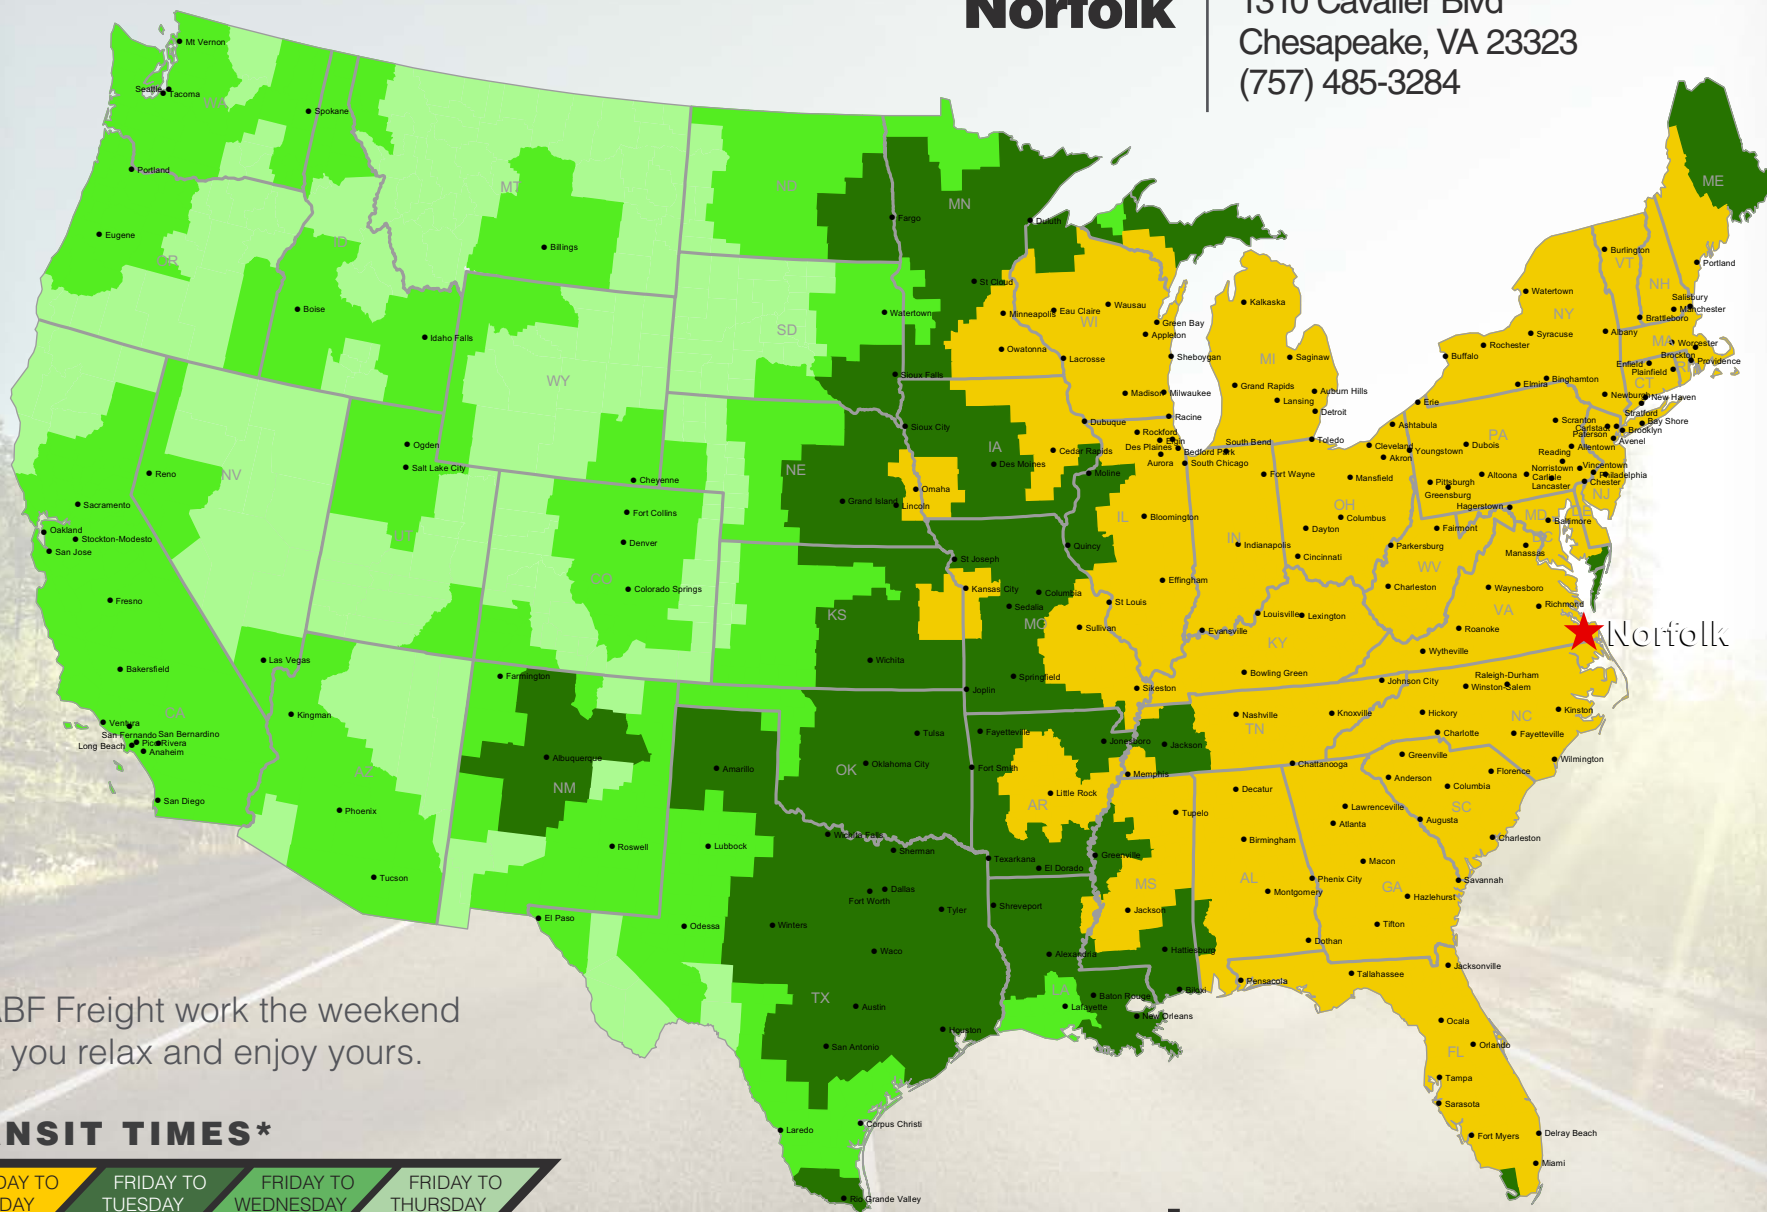

Norfolk

1310 Cavalier Blvd
Chesapeake, VA 23323
(757) 485-3284

Let ABF Freight work the weekend while you relax and enjoy yours.

TRANSIT TIMES*

FRIDAY TO MONDAY

FRIDAY TO TUESDAY

FRIDAY TO WEDNESDAY

FRIDAY TO THURSDAY

*Map graphically represents outbound transit times to service centers and is for illustrative purposes only. For a specific transit request, visit arcb.com or contact your account manager.

arcb.com

022018-133