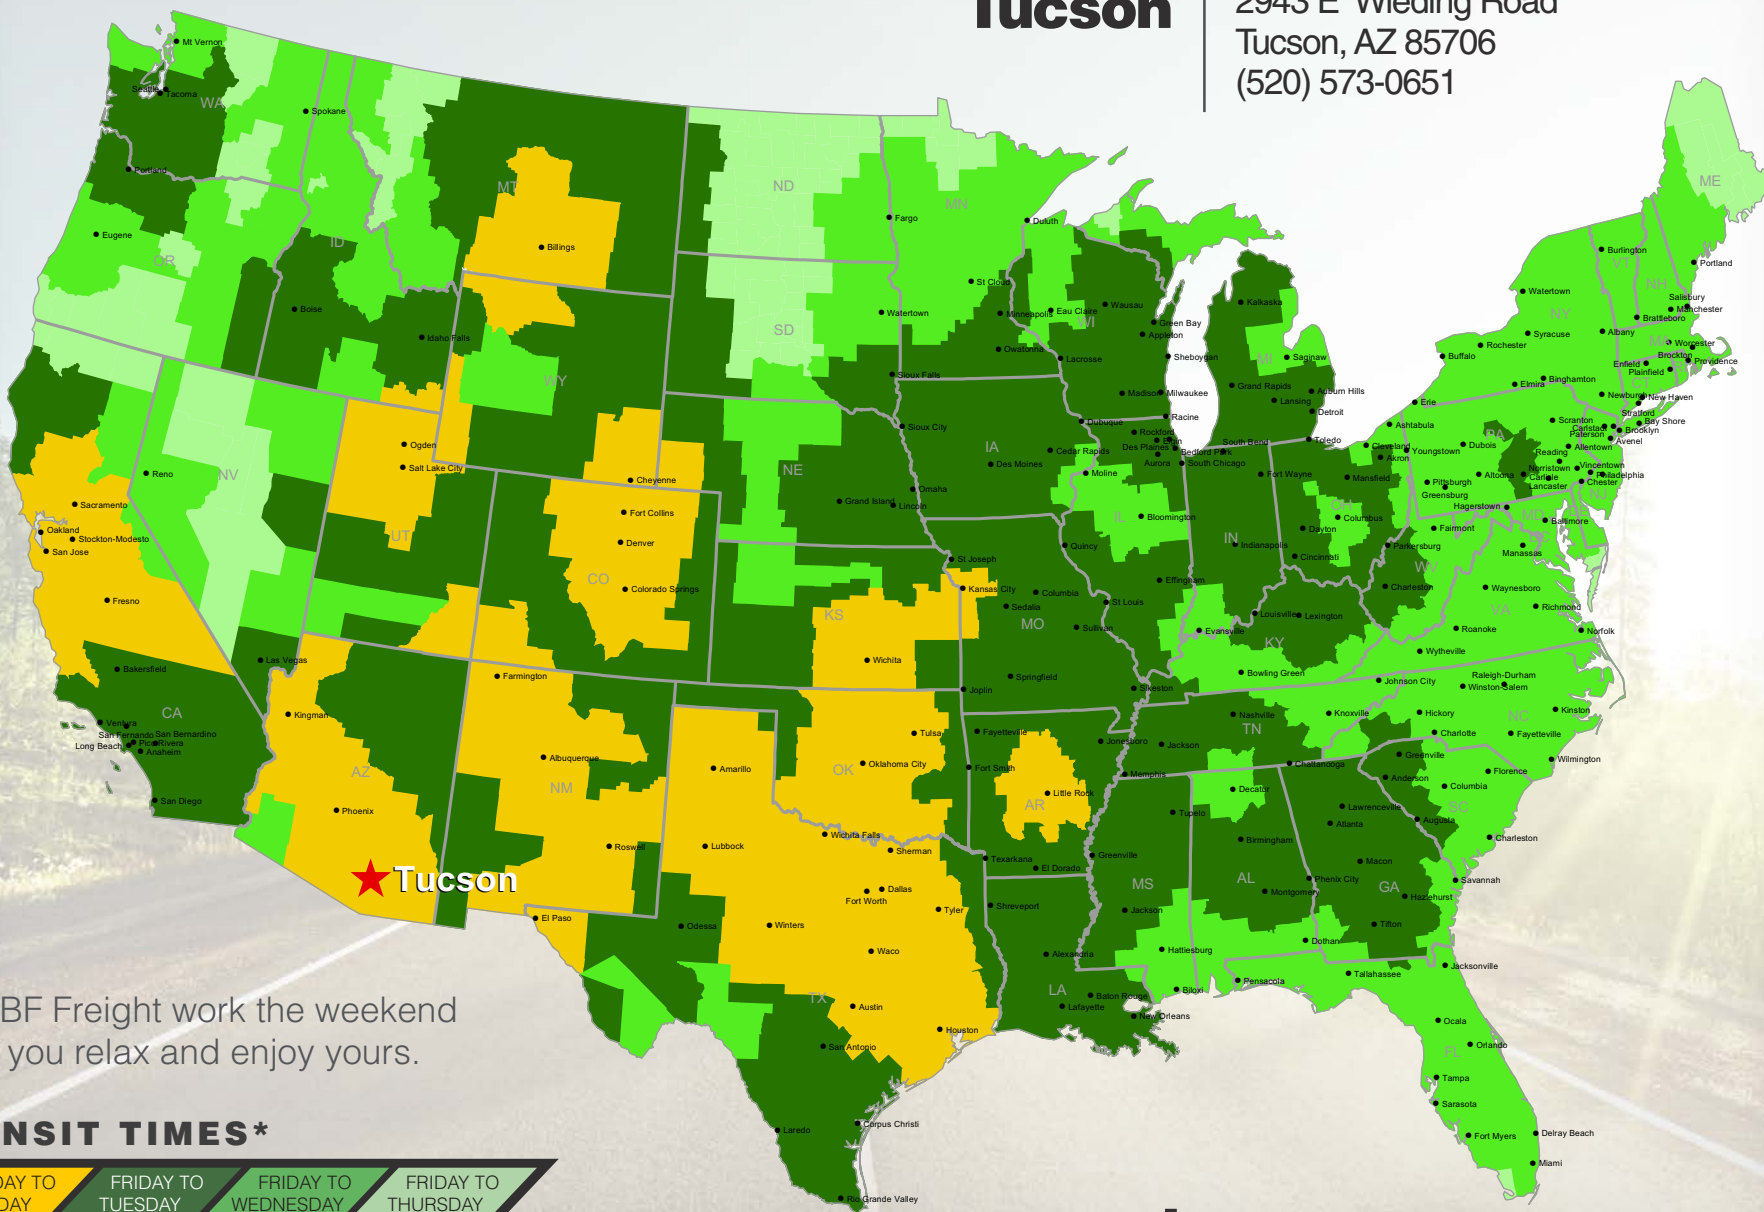

Tucson

2943 E Wieding Road
Tucson, AZ 85706
(520) 573-0651

Let ABF Freight work the weekend while you relax and enjoy yours.

TRANSIT TIMES*

FRIDAY TO MONDAY

FRIDAY TO TUESDAY

FRIDAY TO WEDNESDAY

FRIDAY TO THURSDAY

*Map graphically represents outbound transit times to service centers and is for illustrative purposes only. For a specific transit request, visit arcb.com or contact your account manager.

arcb.com

022018-136