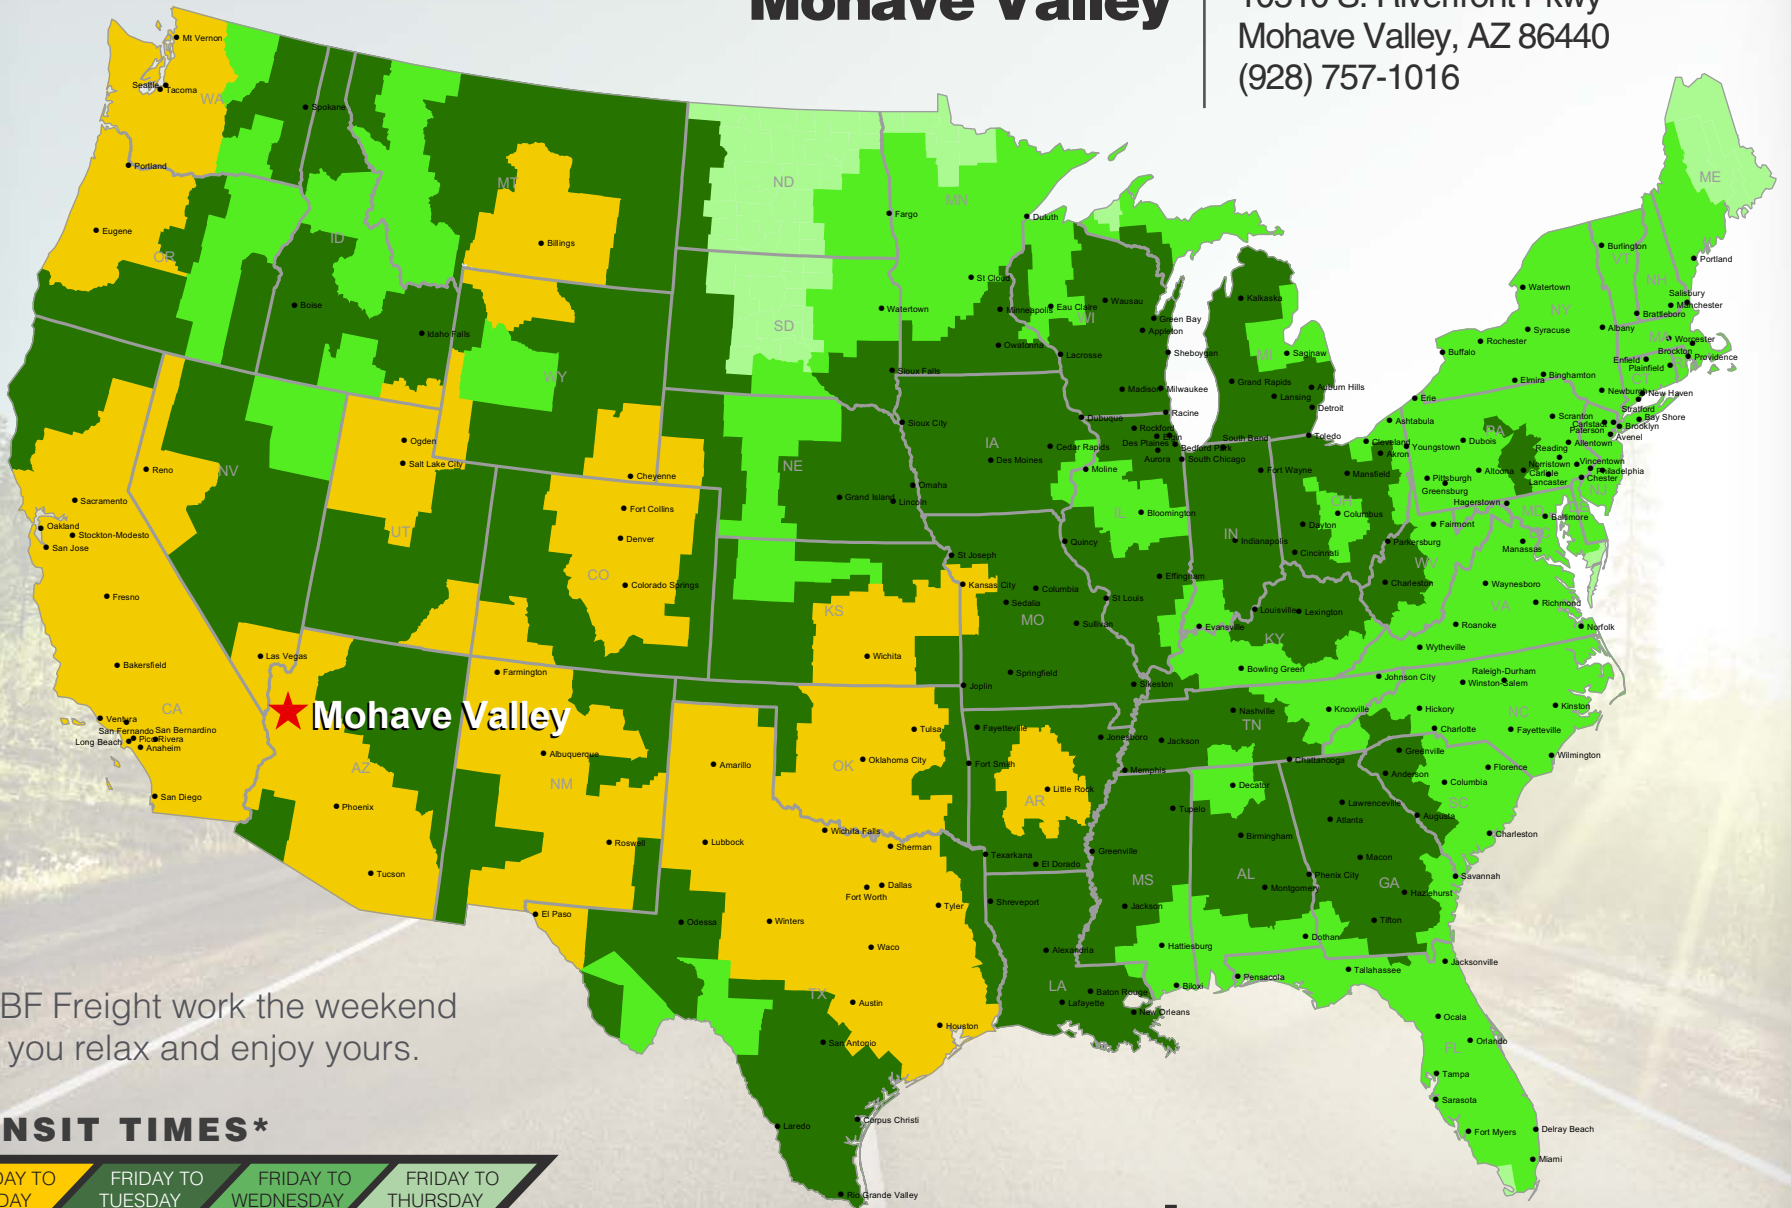

Mohave Valley

10510 S. Riverfront Pkwy
 Mohave Valley, AZ 86440
 (928) 757-1016

Let ABF Freight work the weekend while you relax and enjoy yours.

TRANSIT TIMES*

FRIDAY TO MONDAY

FRIDAY TO TUESDAY

FRIDAY TO WEDNESDAY

FRIDAY TO THURSDAY

*Map graphically represents outbound transit times to service centers and is for illustrative purposes only. For a specific transit request, visit arcb.com or contact your account manager.