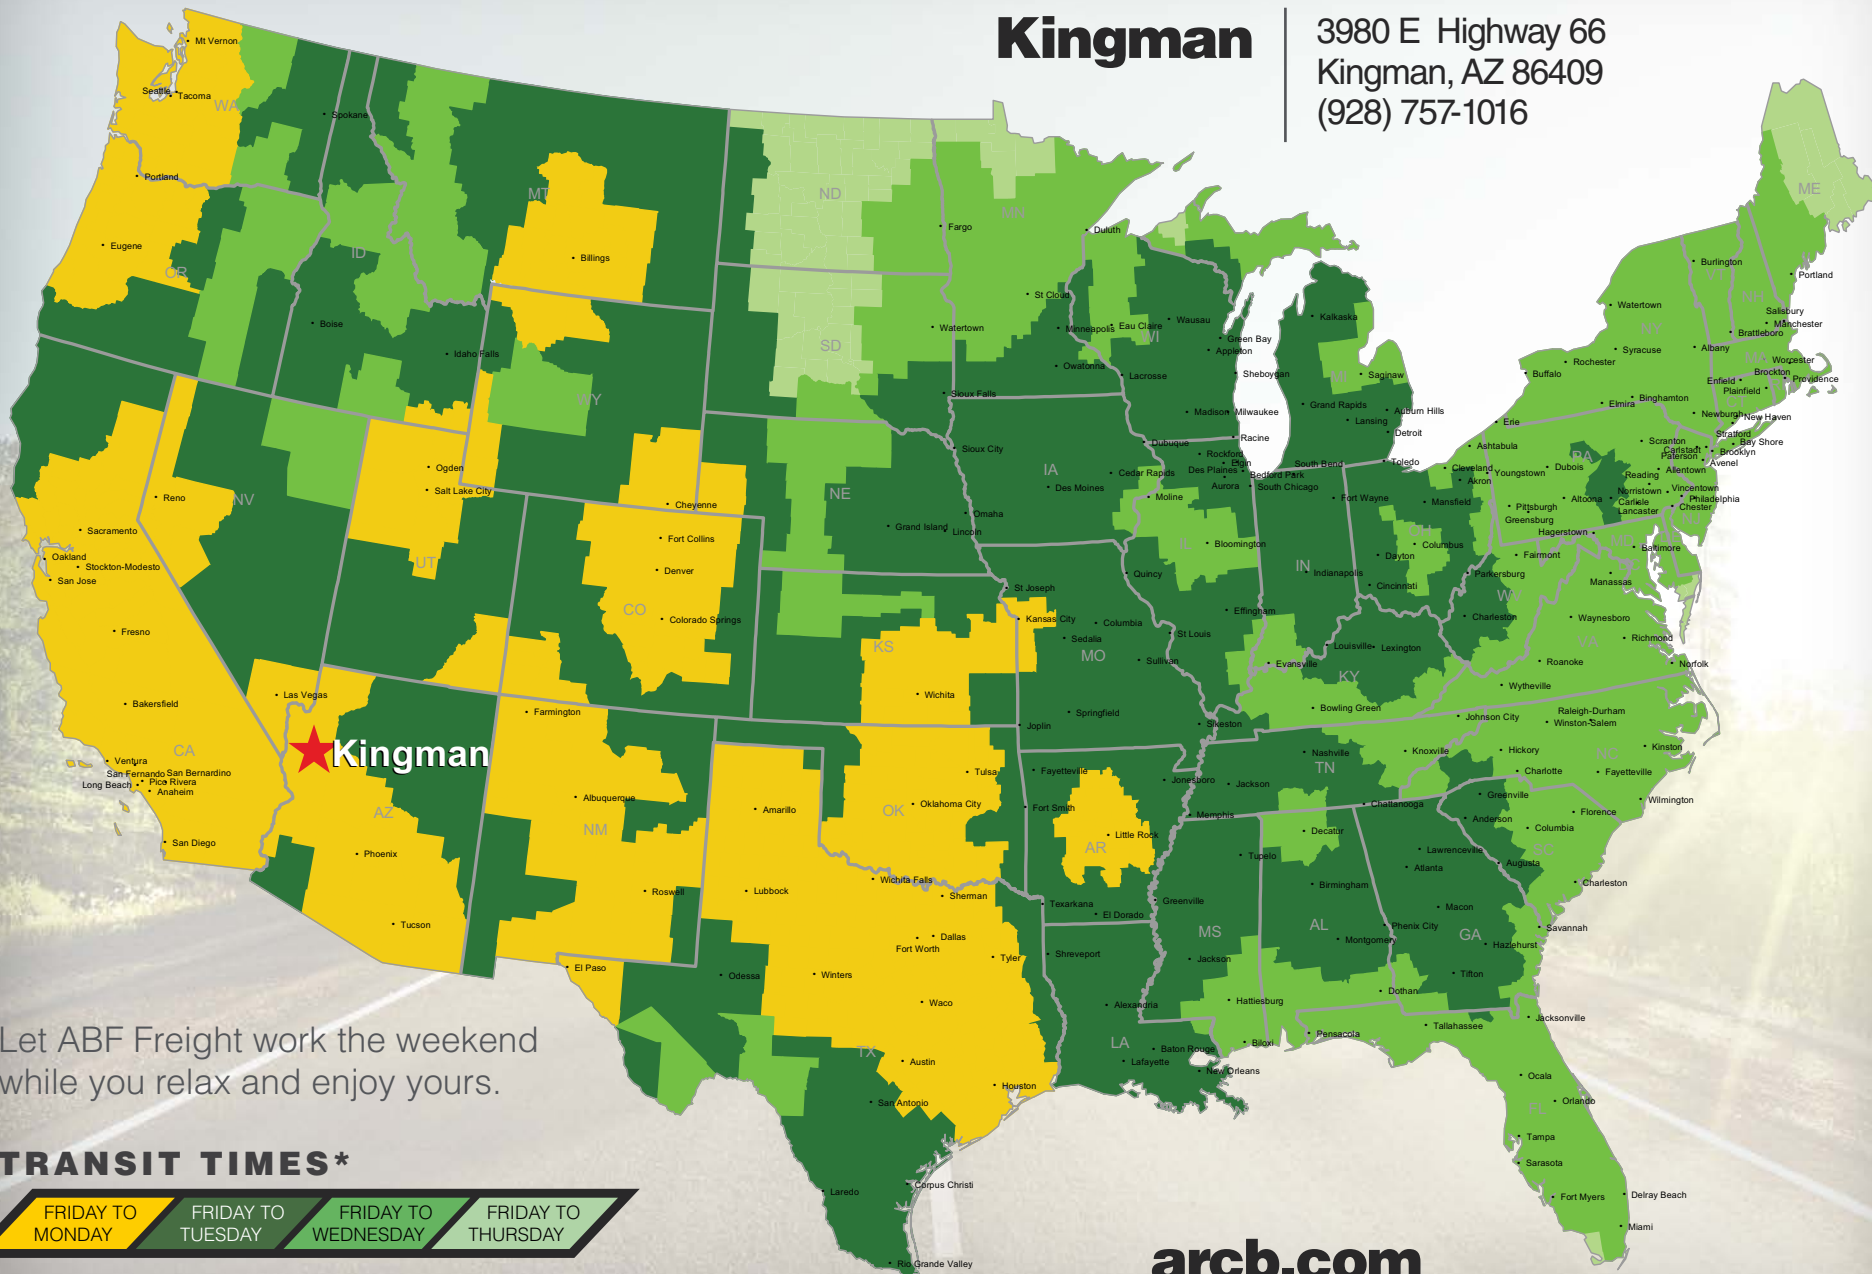

Kingman

3980 E Highway 66
Kingman, AZ 86409
(928) 757-1016

Let ABF Freight work the weekend while you relax and enjoy yours.

TRANSIT TIMES*

FRIDAY TO MONDAY

FRIDAY TO TUESDAY

FRIDAY TO WEDNESDAY

FRIDAY TO THURSDAY

*Map graphically represents outbound transit times to service centers and is for illustrative purposes only. For a specific transit request, visit arcb.com or contact your account manager.

arcb.com

022018-139