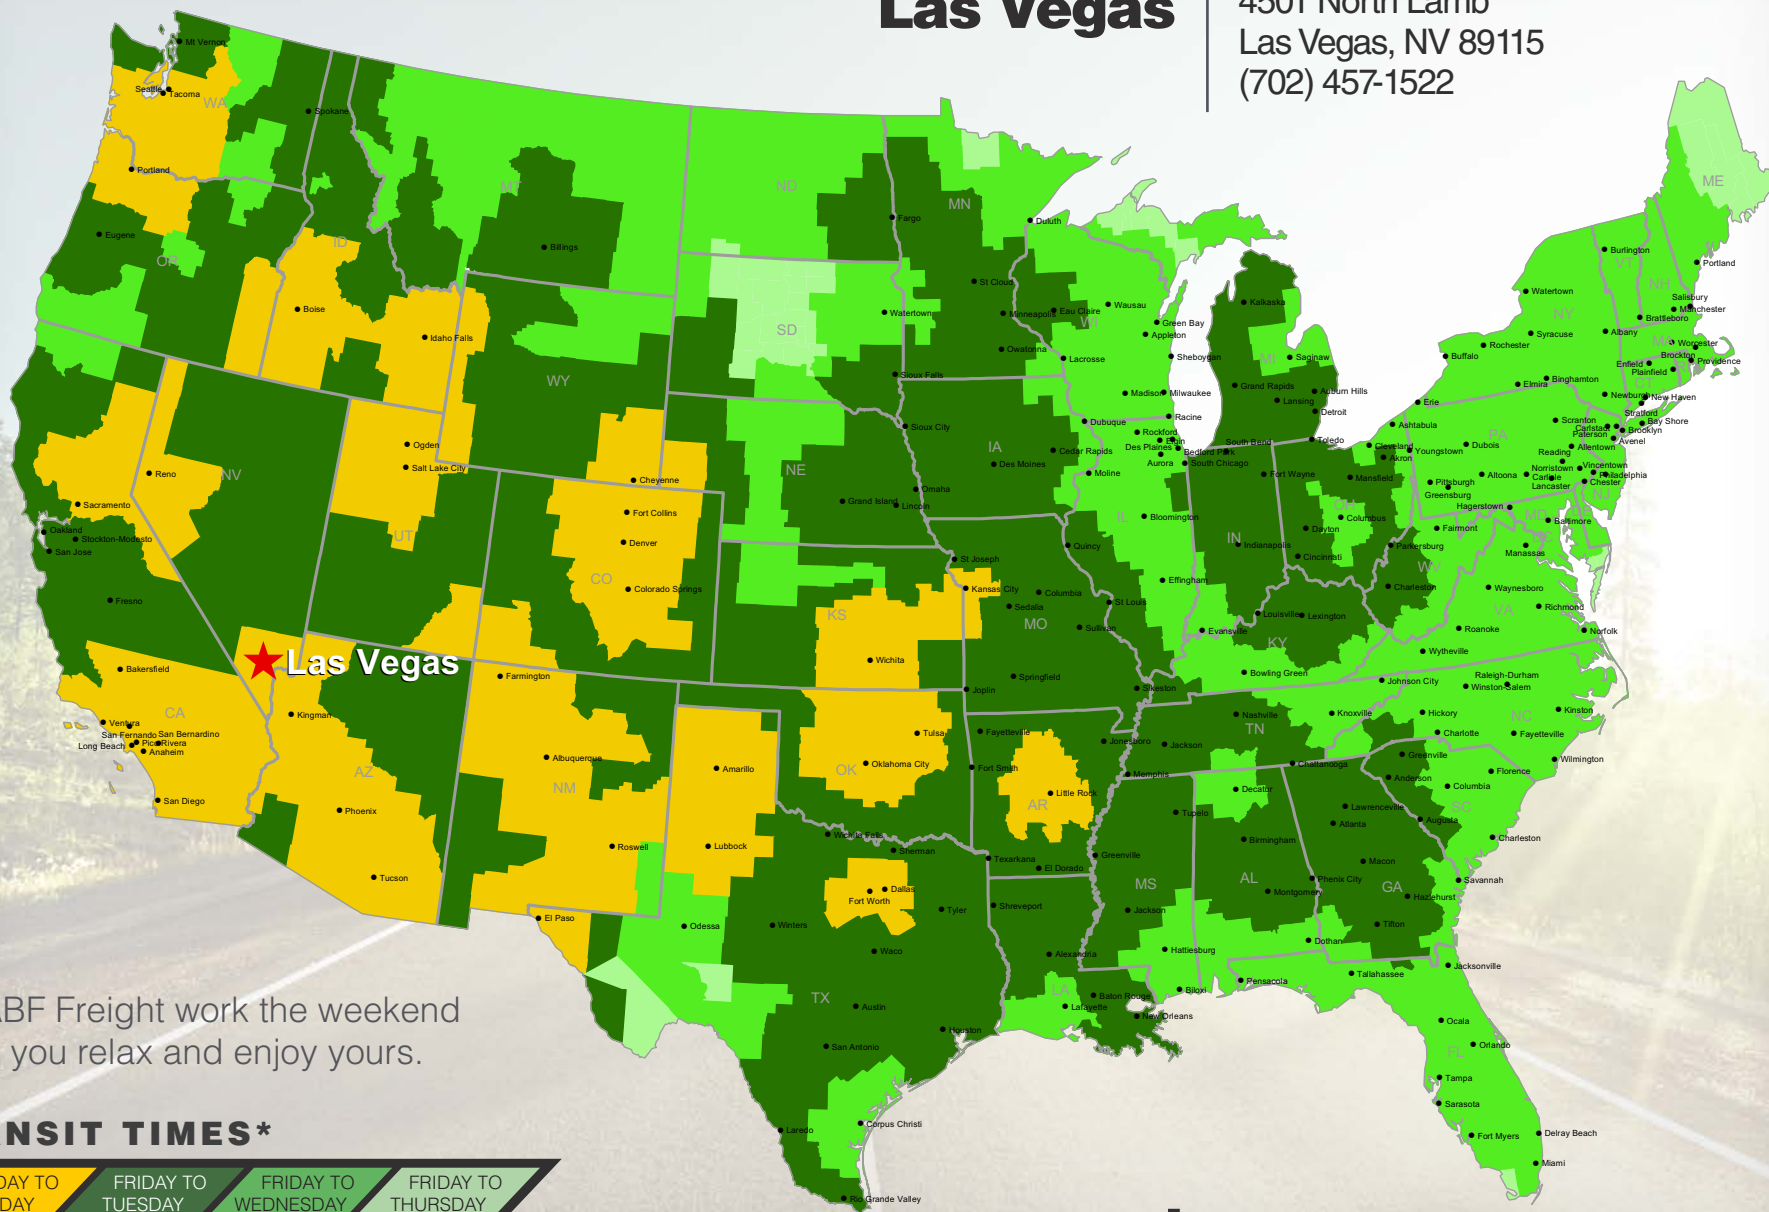

Las Vegas

4501 North Lamb
Las Vegas, NV 89115
(702) 457-1522

Let ABF Freight work the weekend while you relax and enjoy yours.

TRANSIT TIMES*

FRIDAY TO MONDAY

FRIDAY TO TUESDAY

FRIDAY TO WEDNESDAY

FRIDAY TO THURSDAY

*Map graphically represents outbound transit times to service centers and is for illustrative purposes only. For a specific transit request, visit arcb.com or contact your account manager.

arcb.com

022018-140