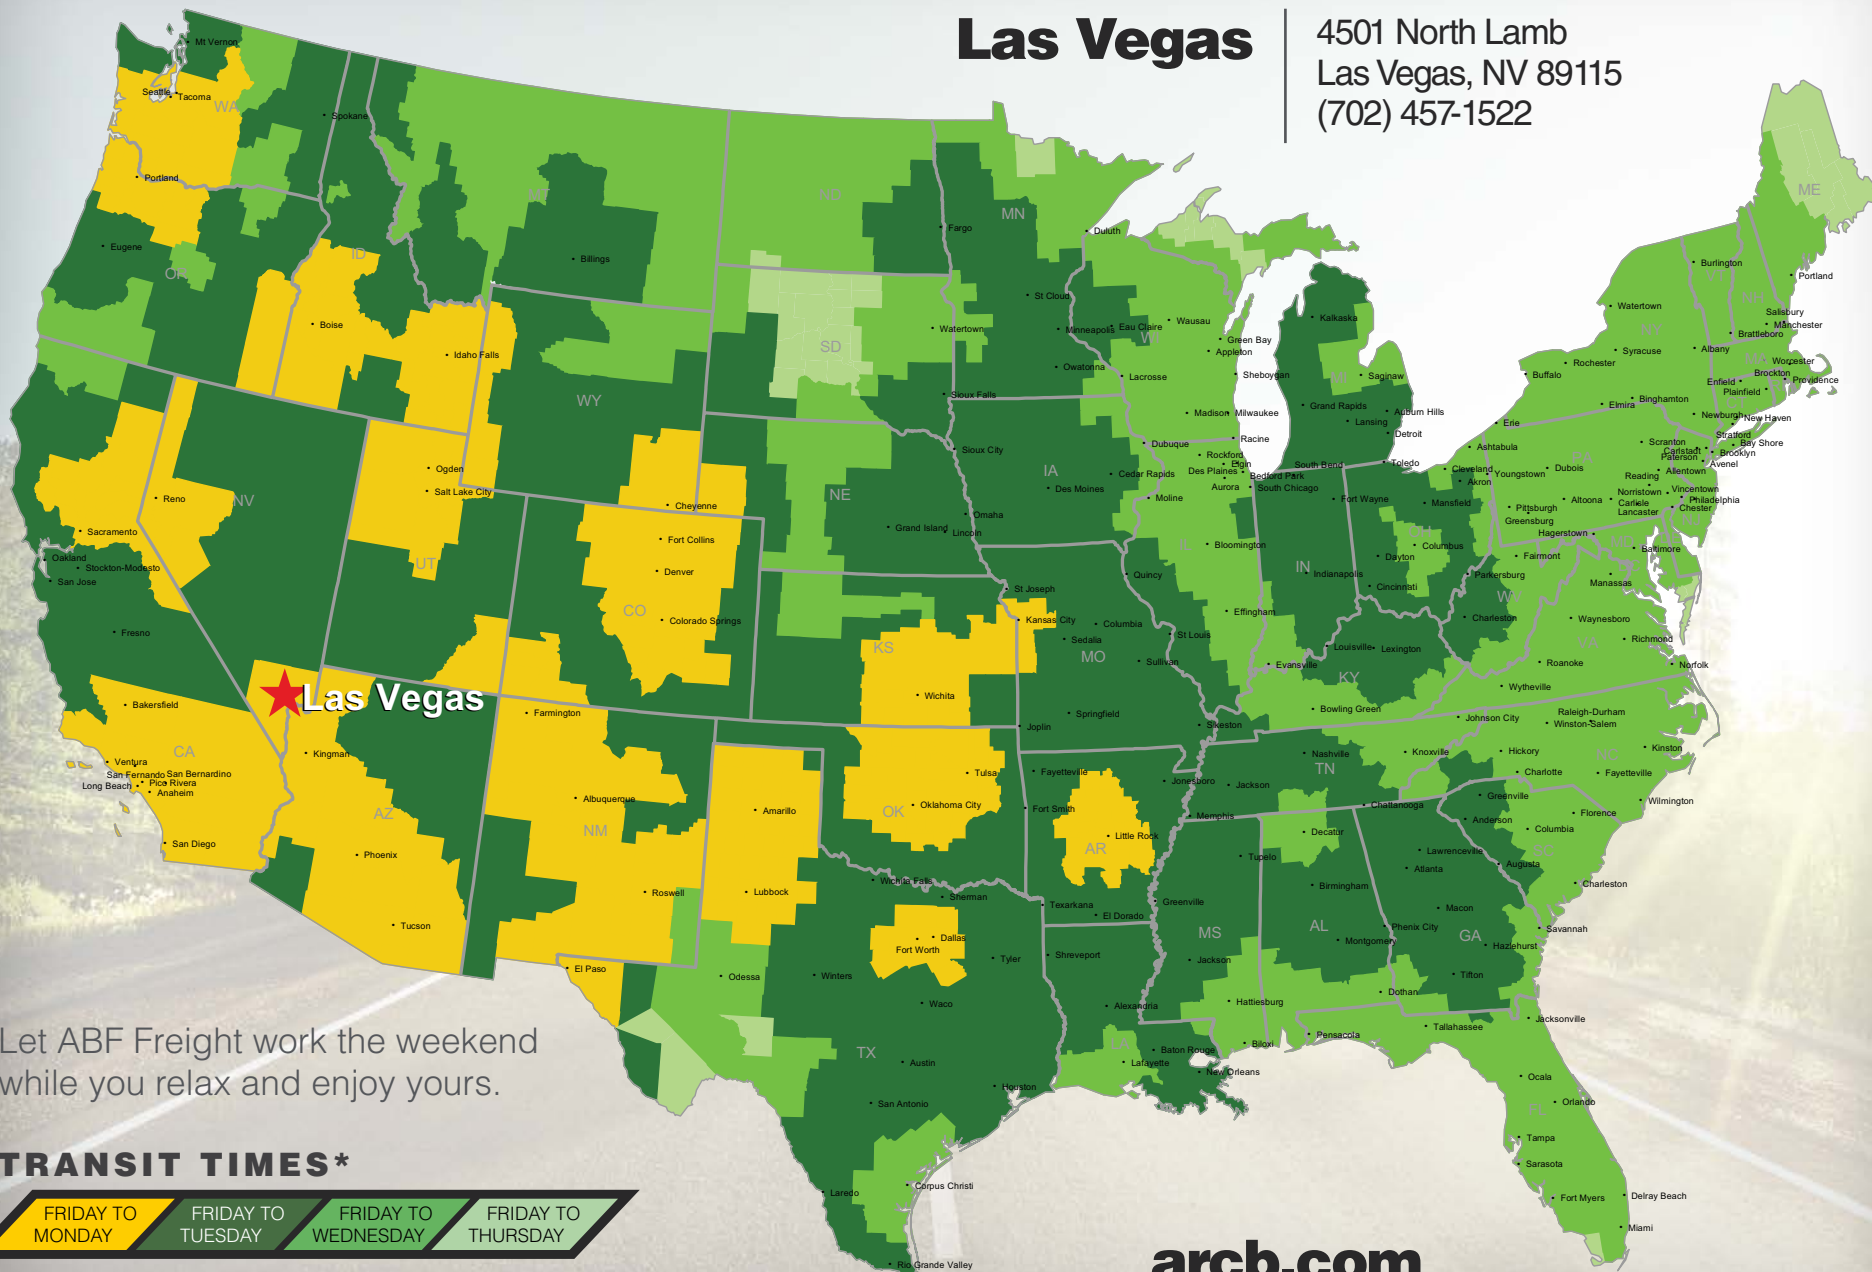

Las Vegas

4501 North Lamb
Las Vegas, NV 89115
(702) 457-1522

Let ABF Freight work the weekend while you relax and enjoy yours.

TRANSIT TIMES*

FRIDAY TO MONDAY	FRIDAY TO TUESDAY	FRIDAY TO WEDNESDAY	FRIDAY TO THURSDAY
------------------	-------------------	---------------------	--------------------

*Map graphically represents outbound transit times to service centers and is for illustrative purposes only. For a specific transit request, visit arcb.com or contact your account manager.

arcb.com

022018-140