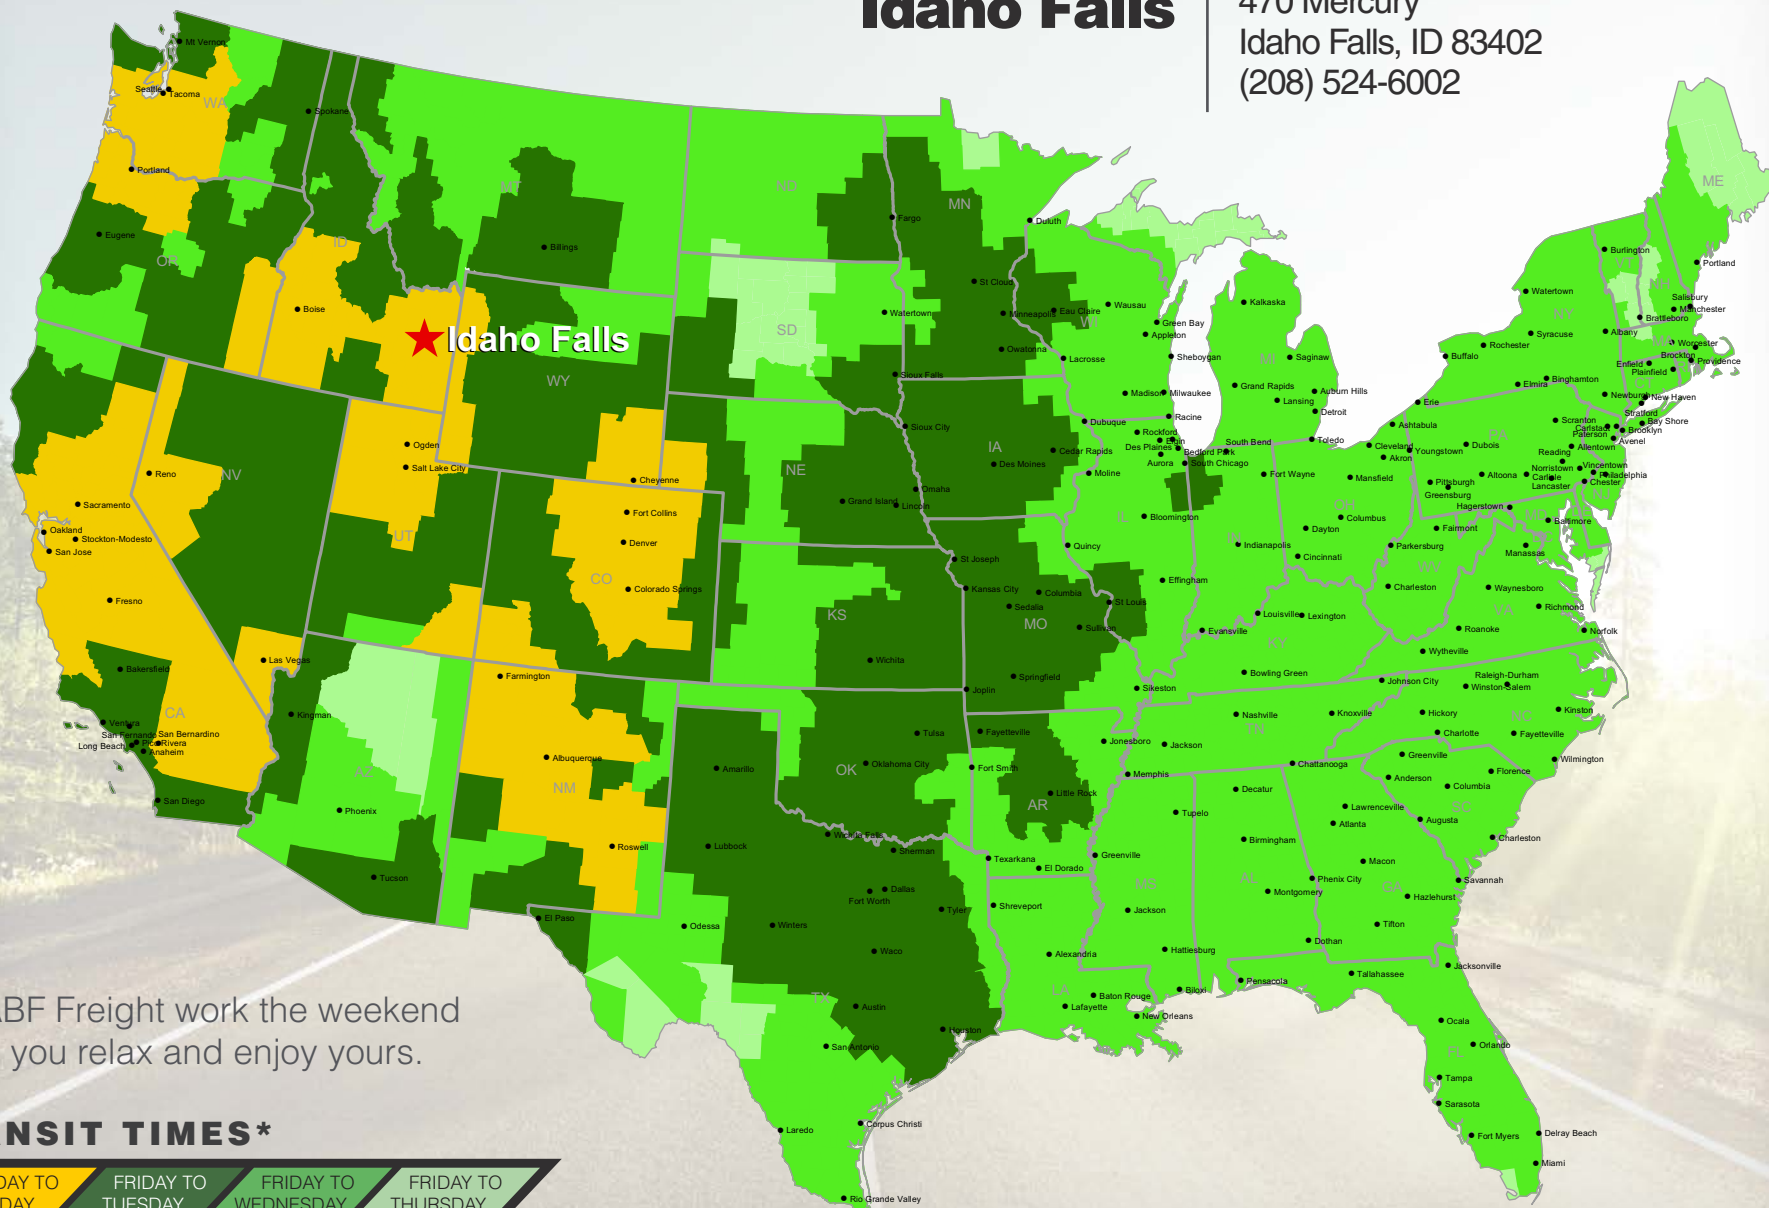

Idaho Falls

470 Mercury
Idaho Falls, ID 83402
(208) 524-6002

Let ABF Freight work the weekend while you relax and enjoy yours.

TRANSIT TIMES*

FRIDAY TO MONDAY

FRIDAY TO TUESDAY

FRIDAY TO WEDNESDAY

FRIDAY TO THURSDAY

*Map graphically represents outbound transit times to service centers and is for illustrative purposes only. For a specific transit request, visit arcb.com or contact your account manager.

arcb.com

022018-142