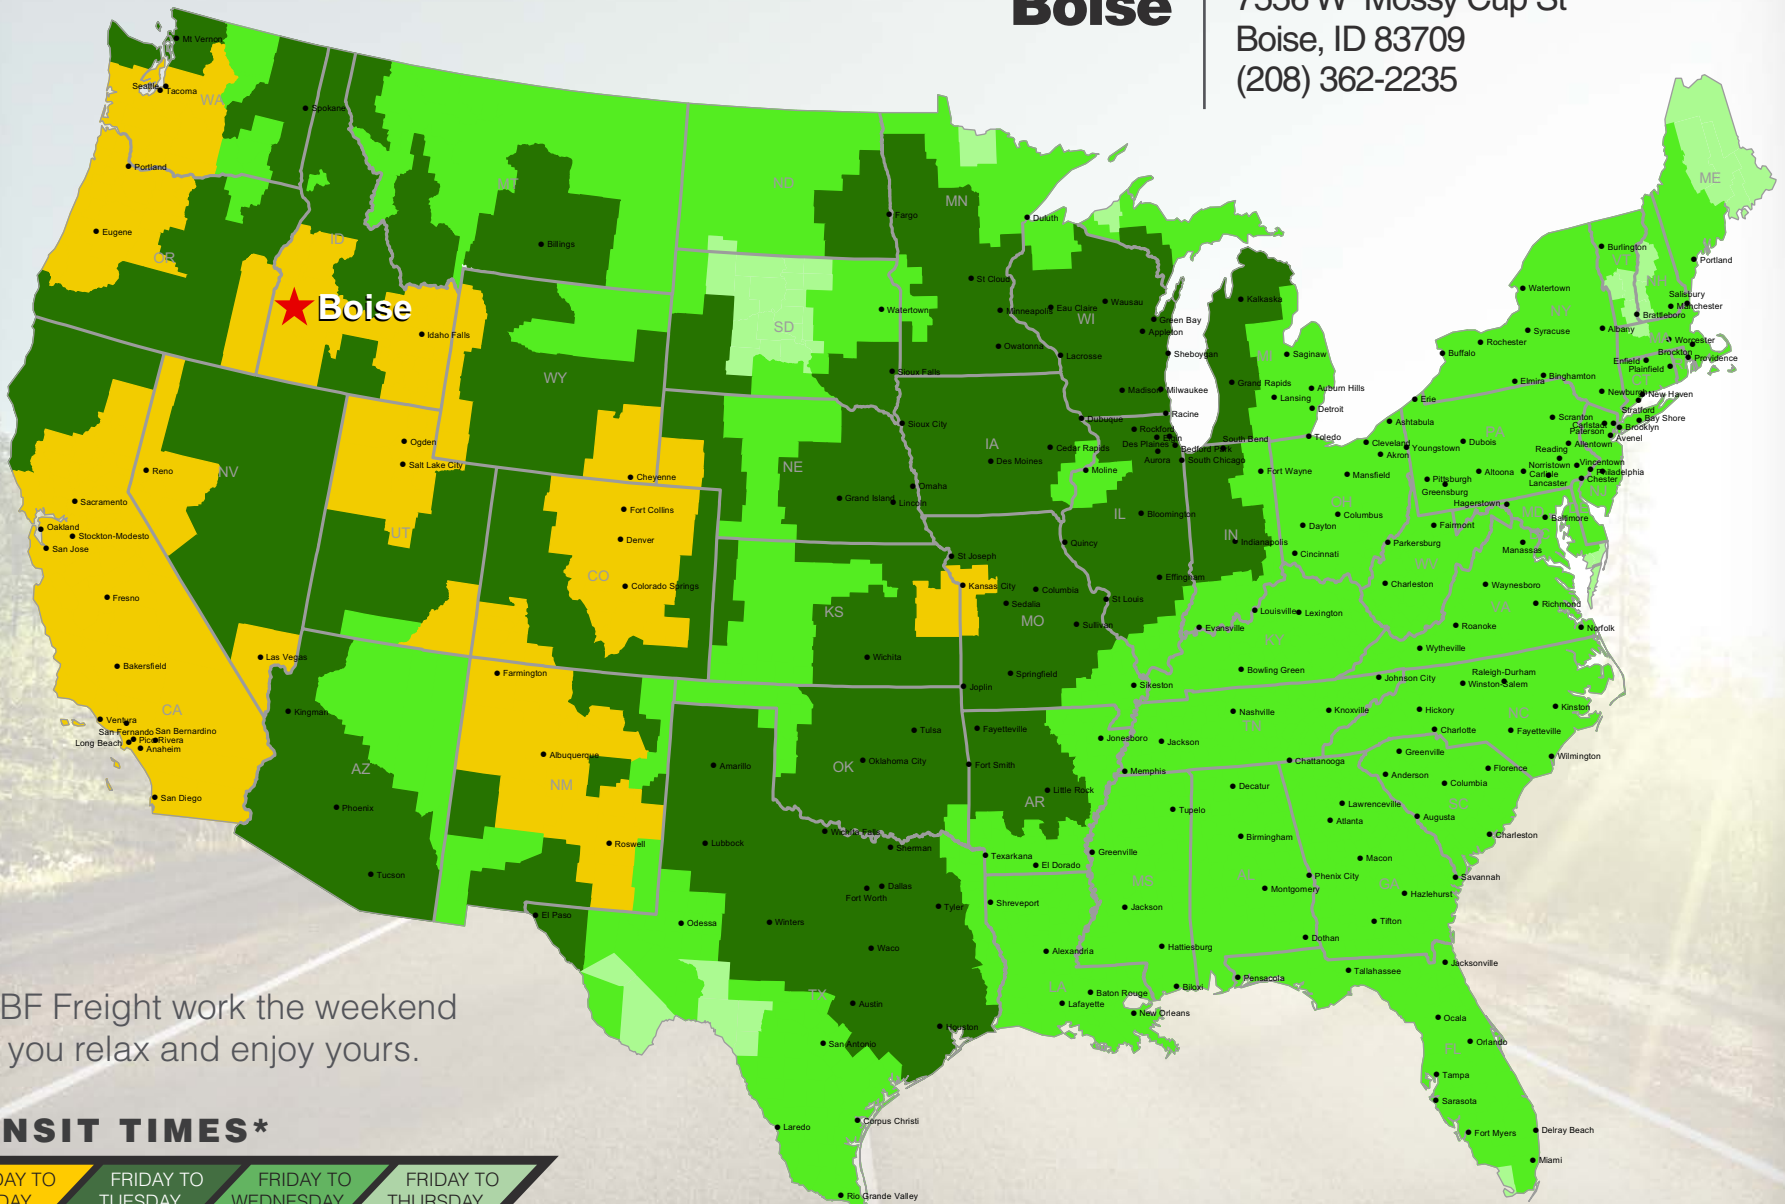

Boise

7556 W Mossy Cup St
Boise, ID 83709
(208) 362-2235

Let ABF Freight work the weekend while you relax and enjoy yours.

TRANSIT TIMES*

FRIDAY TO MONDAY

FRIDAY TO TUESDAY

FRIDAY TO WEDNESDAY

FRIDAY TO THURSDAY

*Map graphically represents outbound transit times to service centers and is for illustrative purposes only. For a specific transit request, visit arcb.com or contact your account manager.

arcb.com

022018-143