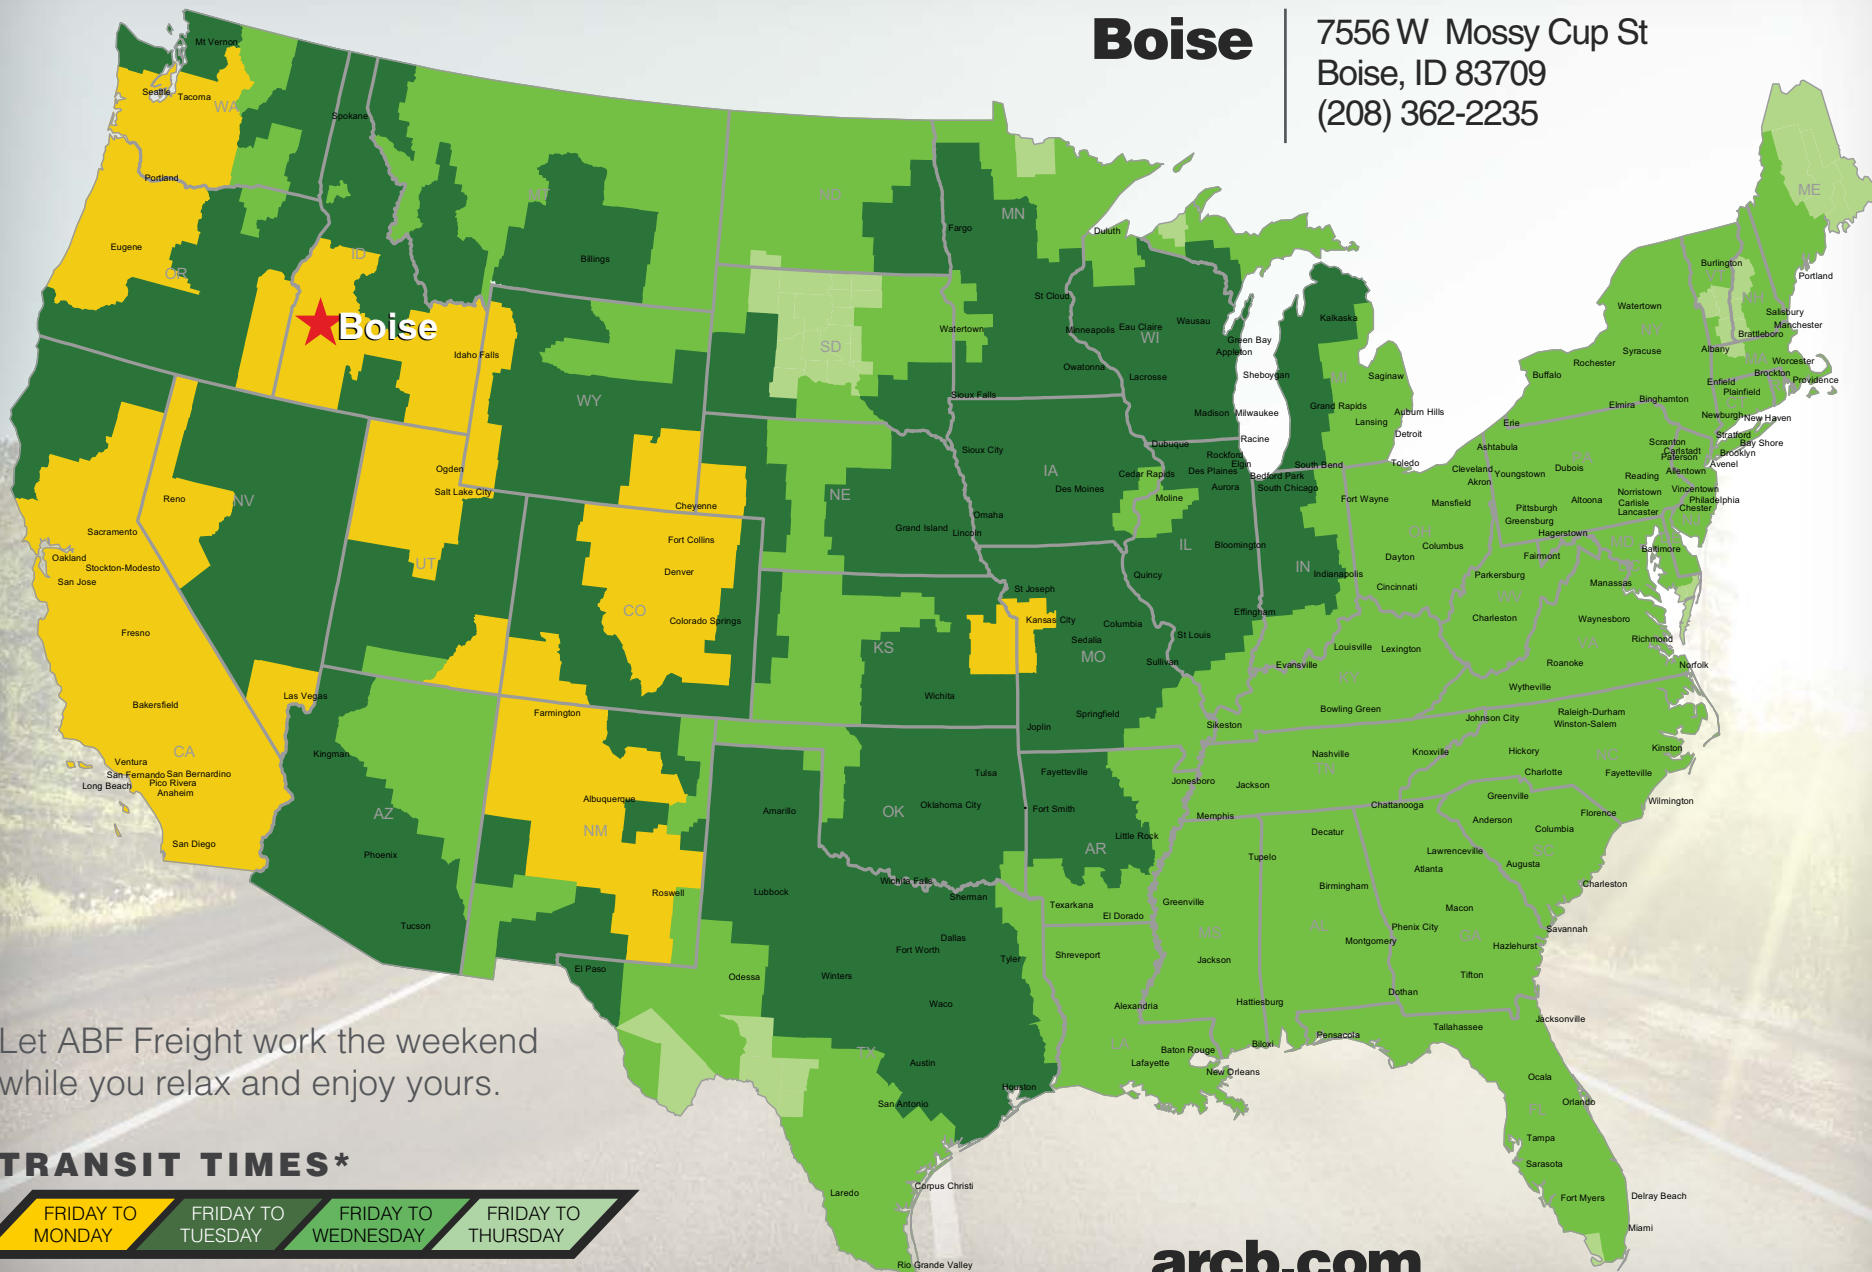

### Boise

7556 W Mossy Cup St  
Boise, ID 83709  
(208) 362-2235

Let ABF Freight work the weekend while you relax and enjoy yours.

### TRANSIT TIMES\*

FRIDAY TO MONDAY

FRIDAY TO TUESDAY

FRIDAY TO WEDNESDAY

FRIDAY TO THURSDAY

\*Map graphically represents outbound transit times to service centers and is for illustrative purposes only. For a specific transit request, visit [arcb.com](http://arcb.com) or contact your account manager.