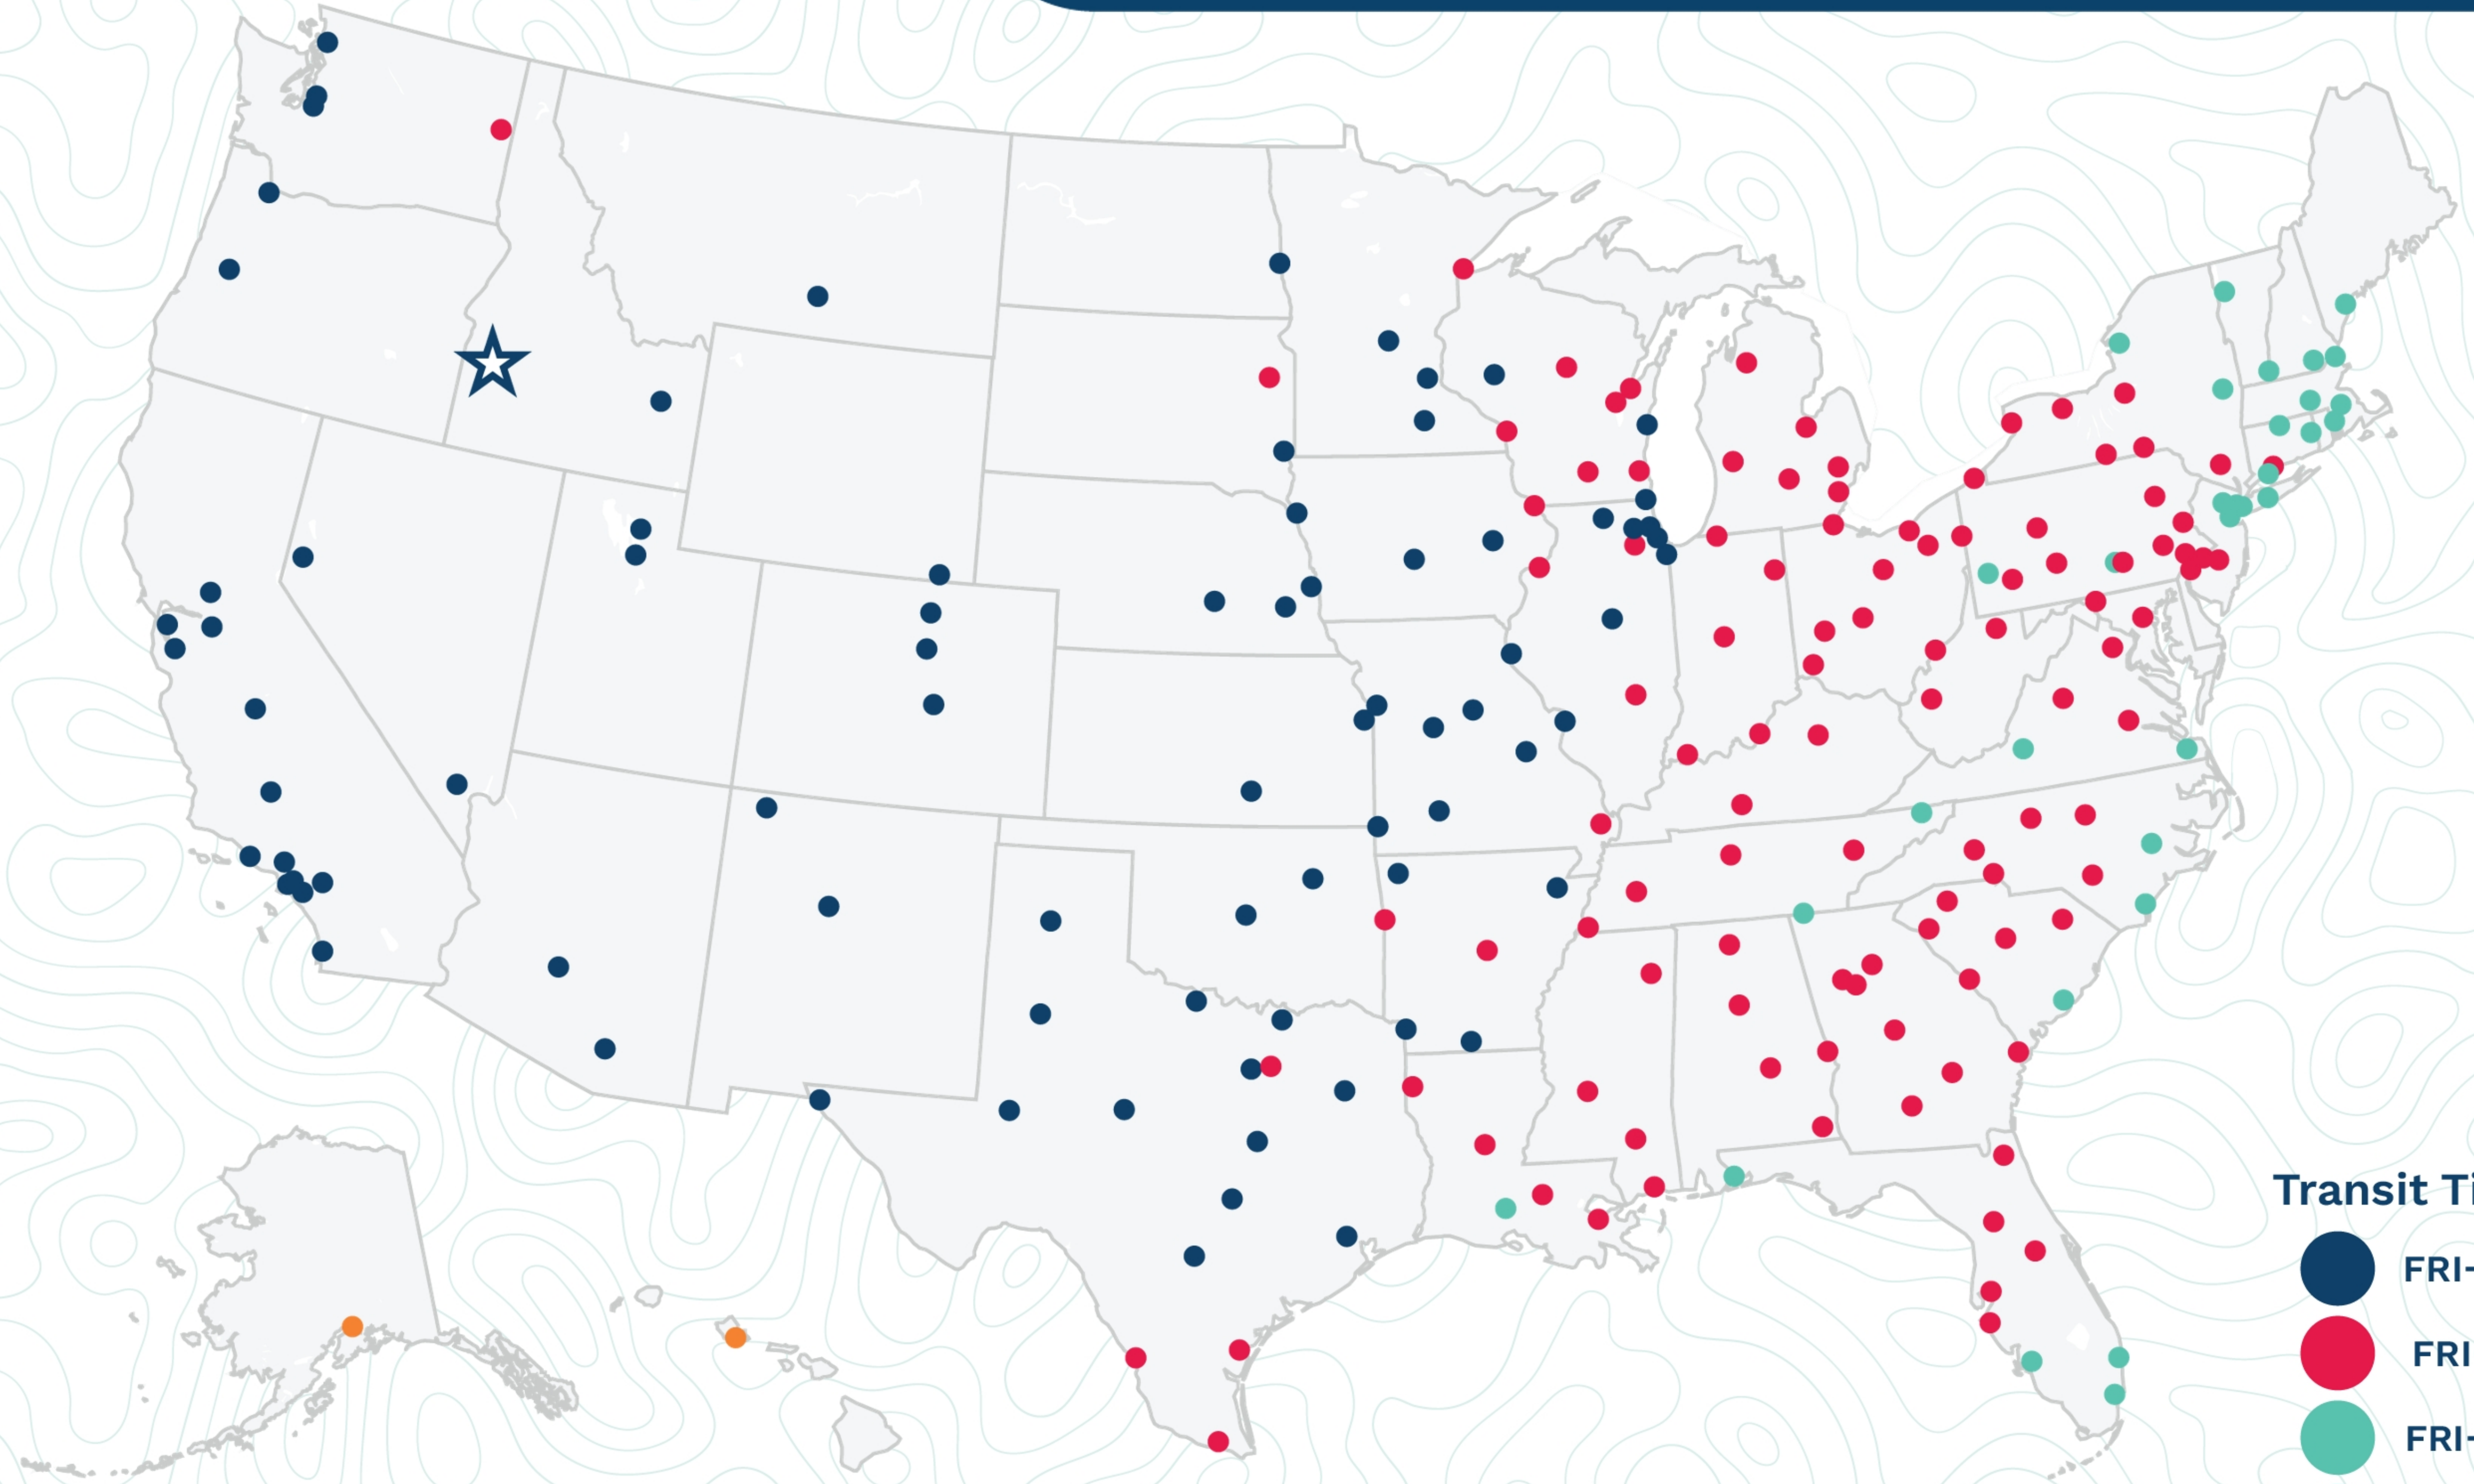

Boise

7556 W Mossy Cup St
Boise, ID 83709
(208) 362-2235

Transit Times*

-  FRI-MON
-  FRI-TUE
-  FRI-WED
-  FRI-THU
-  FRI-FRI
-  1 WEEK +

*Map graphically represents outbound transit times to service centers and is for illustrative purposes only.